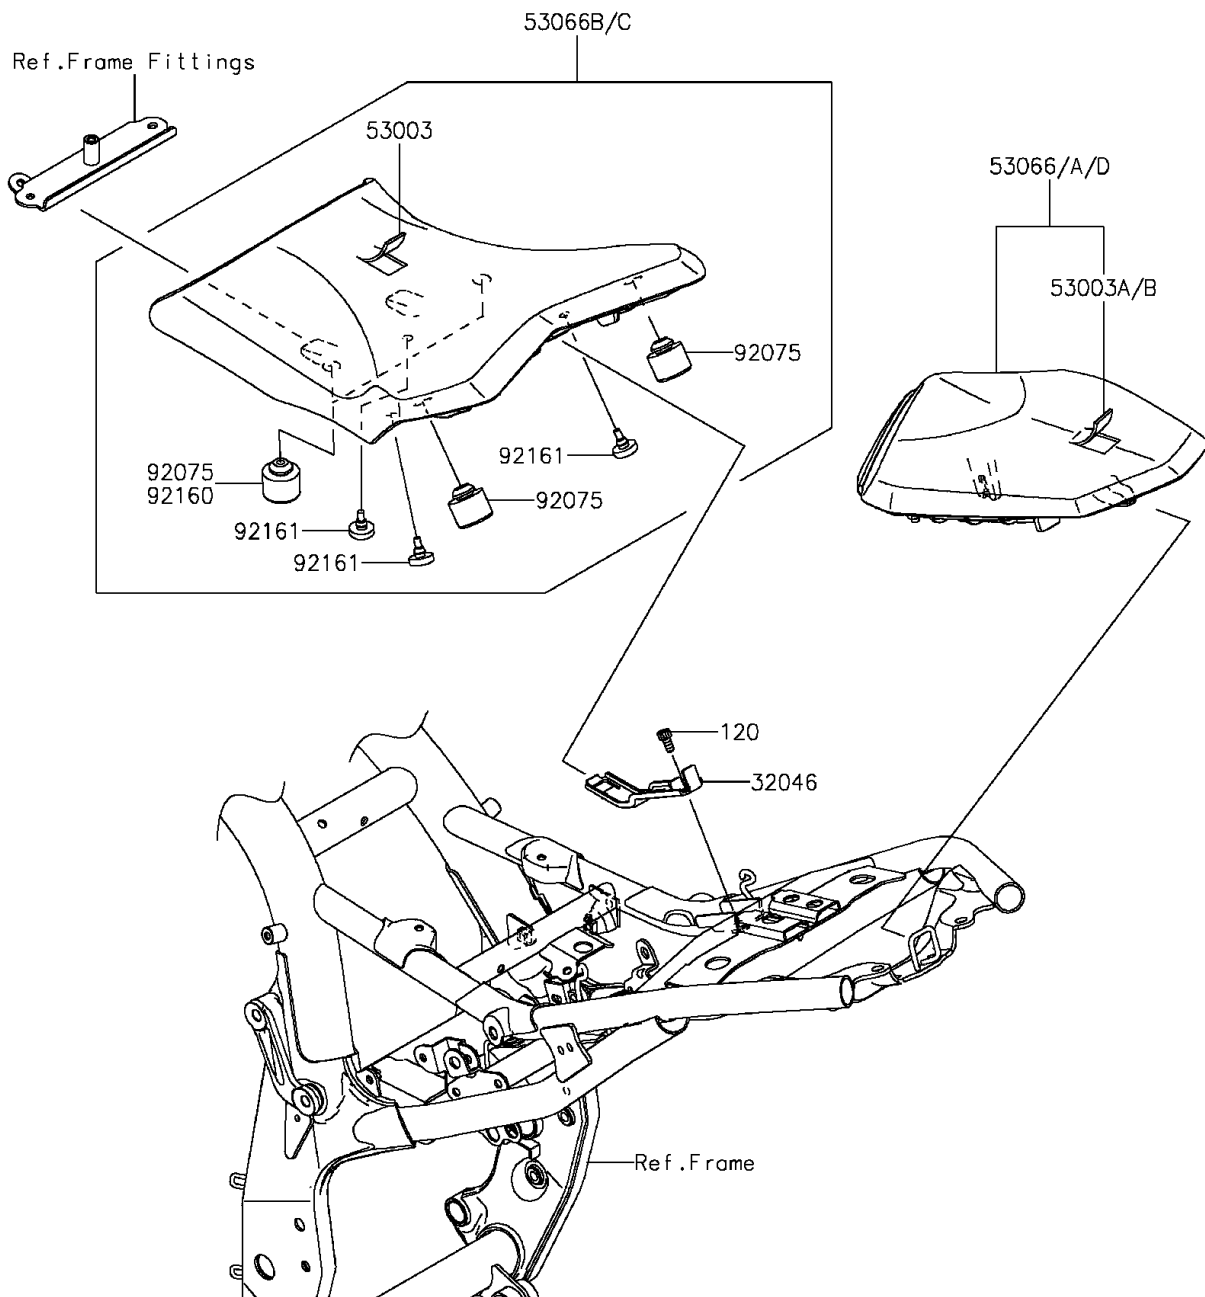

2015 ZR800 (European) PARTS DIAGRAM

Seat

F2510

2015 ZR800 (European) PARTS LIST

Seat

ITEM NAME	PART NUMBER	QUANTITY
BOLT-SOCKET,6X12 (Ref # 120)	120CA0612	1
BRACKET-SEAT (Ref # 32046)	32046-0335	1
LEATHER,FR SEAT,BLACK (Ref # 53003)	53003-0332-MA	1
LEATHER,RR SEAT,BLACK (Ref # 53003A)	53003-0333-MA	1
SEAT-ASSY,FR,BLACK (Ref # 53066C)	53066-0466-MA	1
SEAT,RR,LEATHER BLK+BAND BLK (Ref # 53066D)	53066-0467-12Y	1
DAMPER (Ref # 92075)	92075-1002	2
DAMPER (Ref # 92160)	92160-1513	2
DAMPER (Ref # 92161)	92161-0183	3