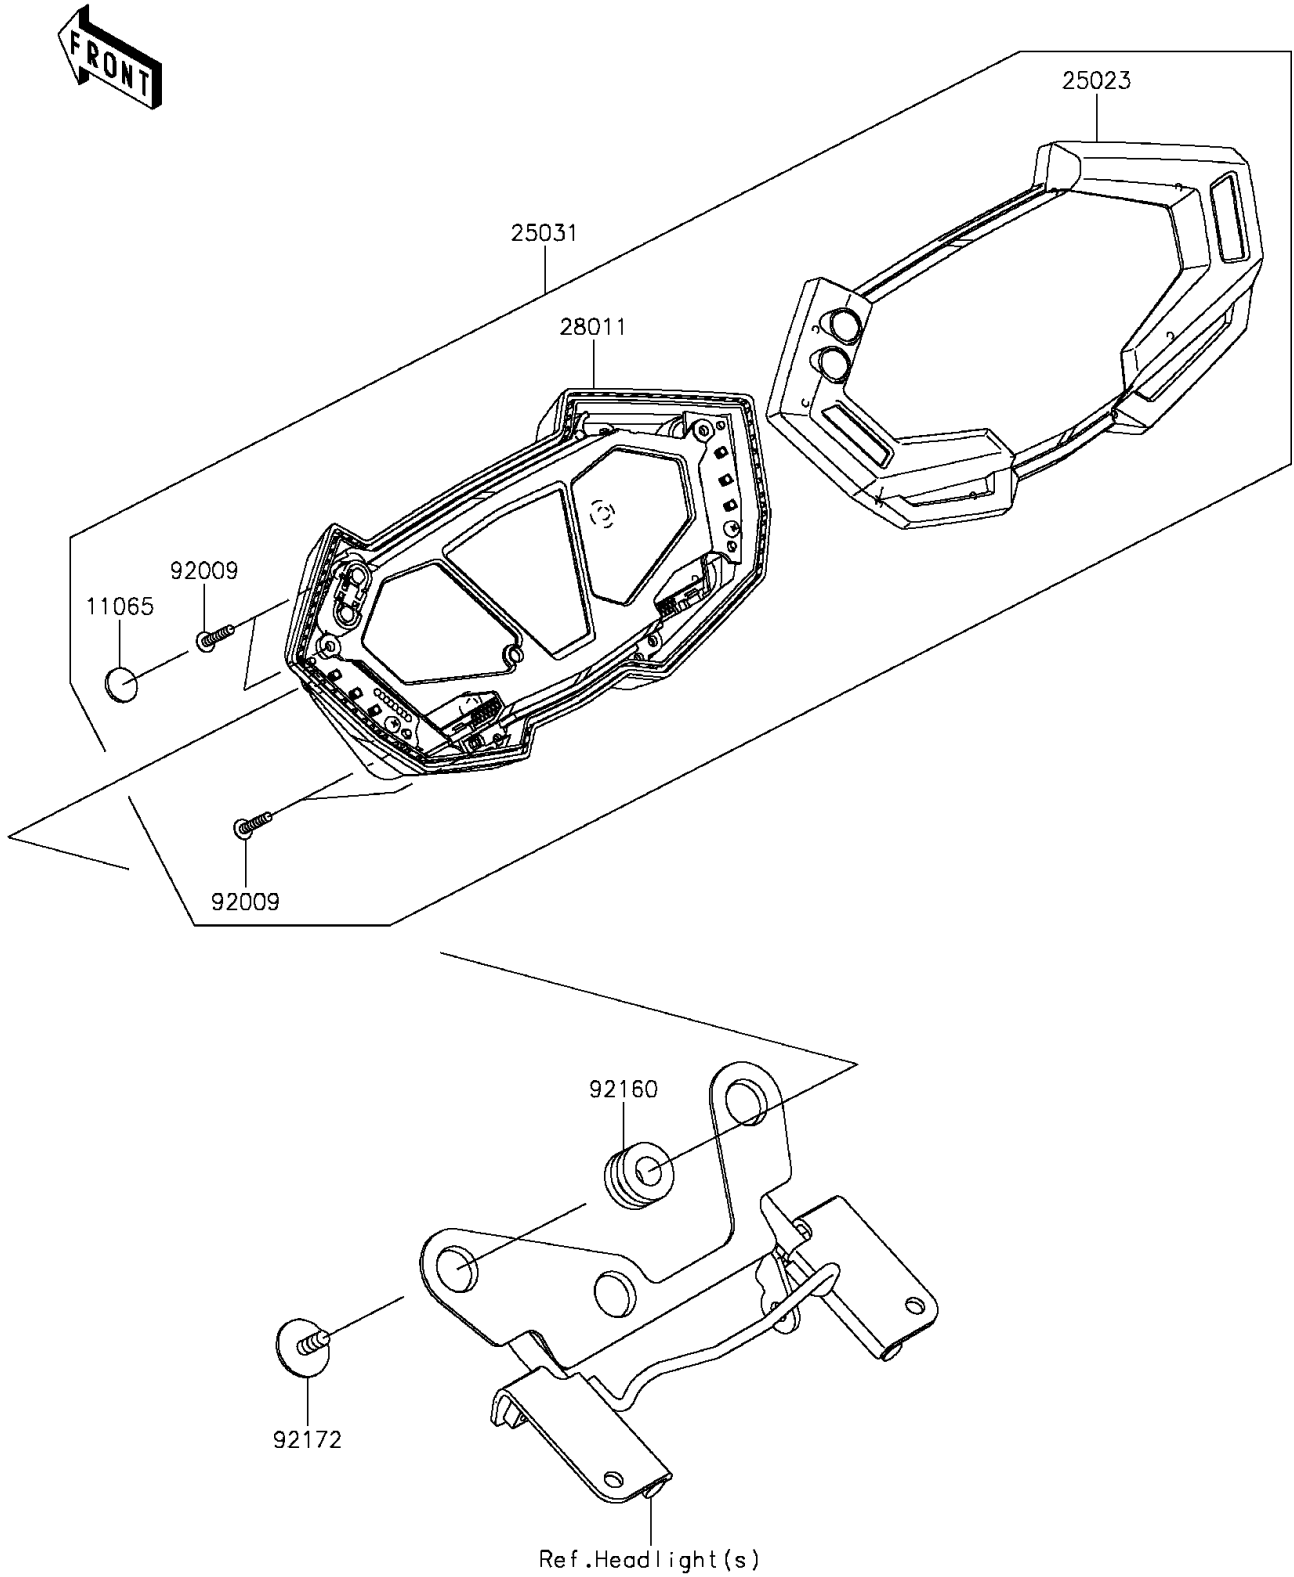

# 2015 ZR800 (European) PARTS DIAGRAM

Meter(s)

F2530

## 2015 ZR800 (European) PARTS LIST

Meter(s)

ITEM NAME	PART NUMBER	QUANTITY
CAP,WATER PROOF (Ref # 11065)	11065-0774	4
COVER-METER CASE (Ref # 25023)	25023-0085	1
METER-ASSY,COMBINATION (Ref # 25031)	25031-0428	1
METER,LCD,LWR CASE (Ref # 28011)	28011-0578	1
SCREW,TAPPING,3X16 (Ref # 92009)	92009-1391	8
DAMPER (Ref # 92160)	92160-1167	3
SCREW,TAPPING,WP,5X14 (Ref # 92172)	92172-0441	3