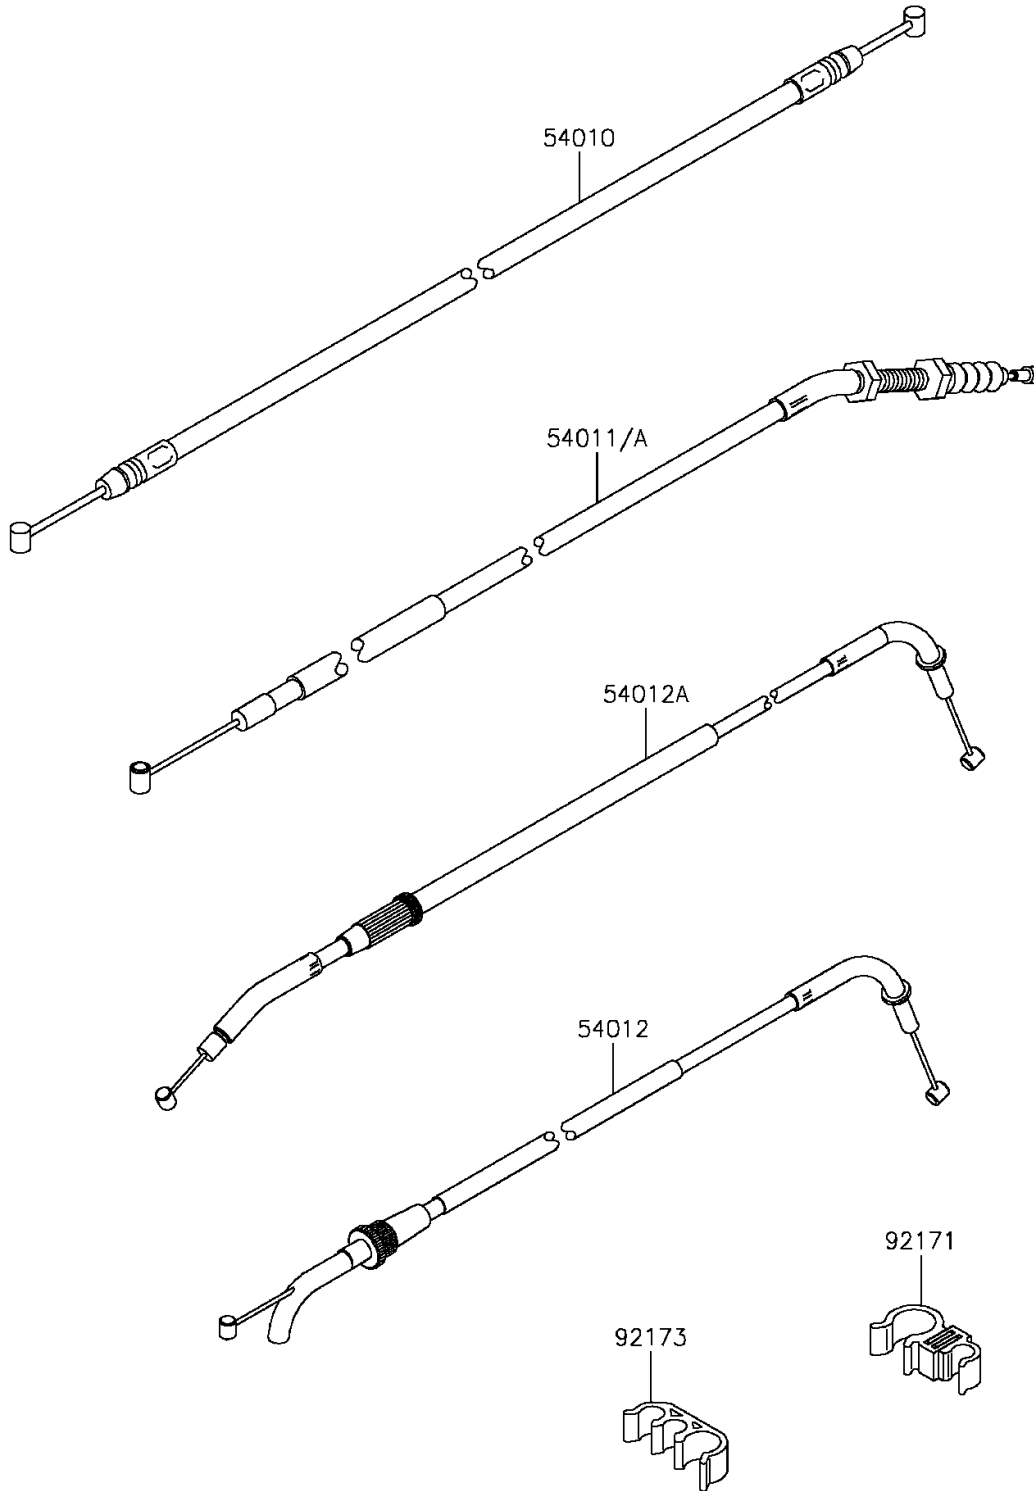

2015 ZR800 (European) PARTS DIAGRAM

Cables

F2540

2015 ZR800 (European) PARTS LIST

Cables

| ITEM NAME | PART NUMBER | QUANTITY |
|---------------------------------------|-------------|----------|
| CABLE,SEAT LOCK (Ref # 54010) | 54010-0588 | 1 |
| CABLE-CLUTCH (Ref # 54011A) | 54011-0599 | 1 |
| CABLE-THROTTLE,OPENING (Ref # 54012) | 54012-0582 | 1 |
| CABLE-THROTTLE,CLOSING (Ref # 54012A) | 54012-0583 | 1 |
| CLAMP (Ref # 92171) | 92171-1666 | 1 |
| CLAMP,CABLE&HOSE (Ref # 92173) | 92173-1042 | 1 |