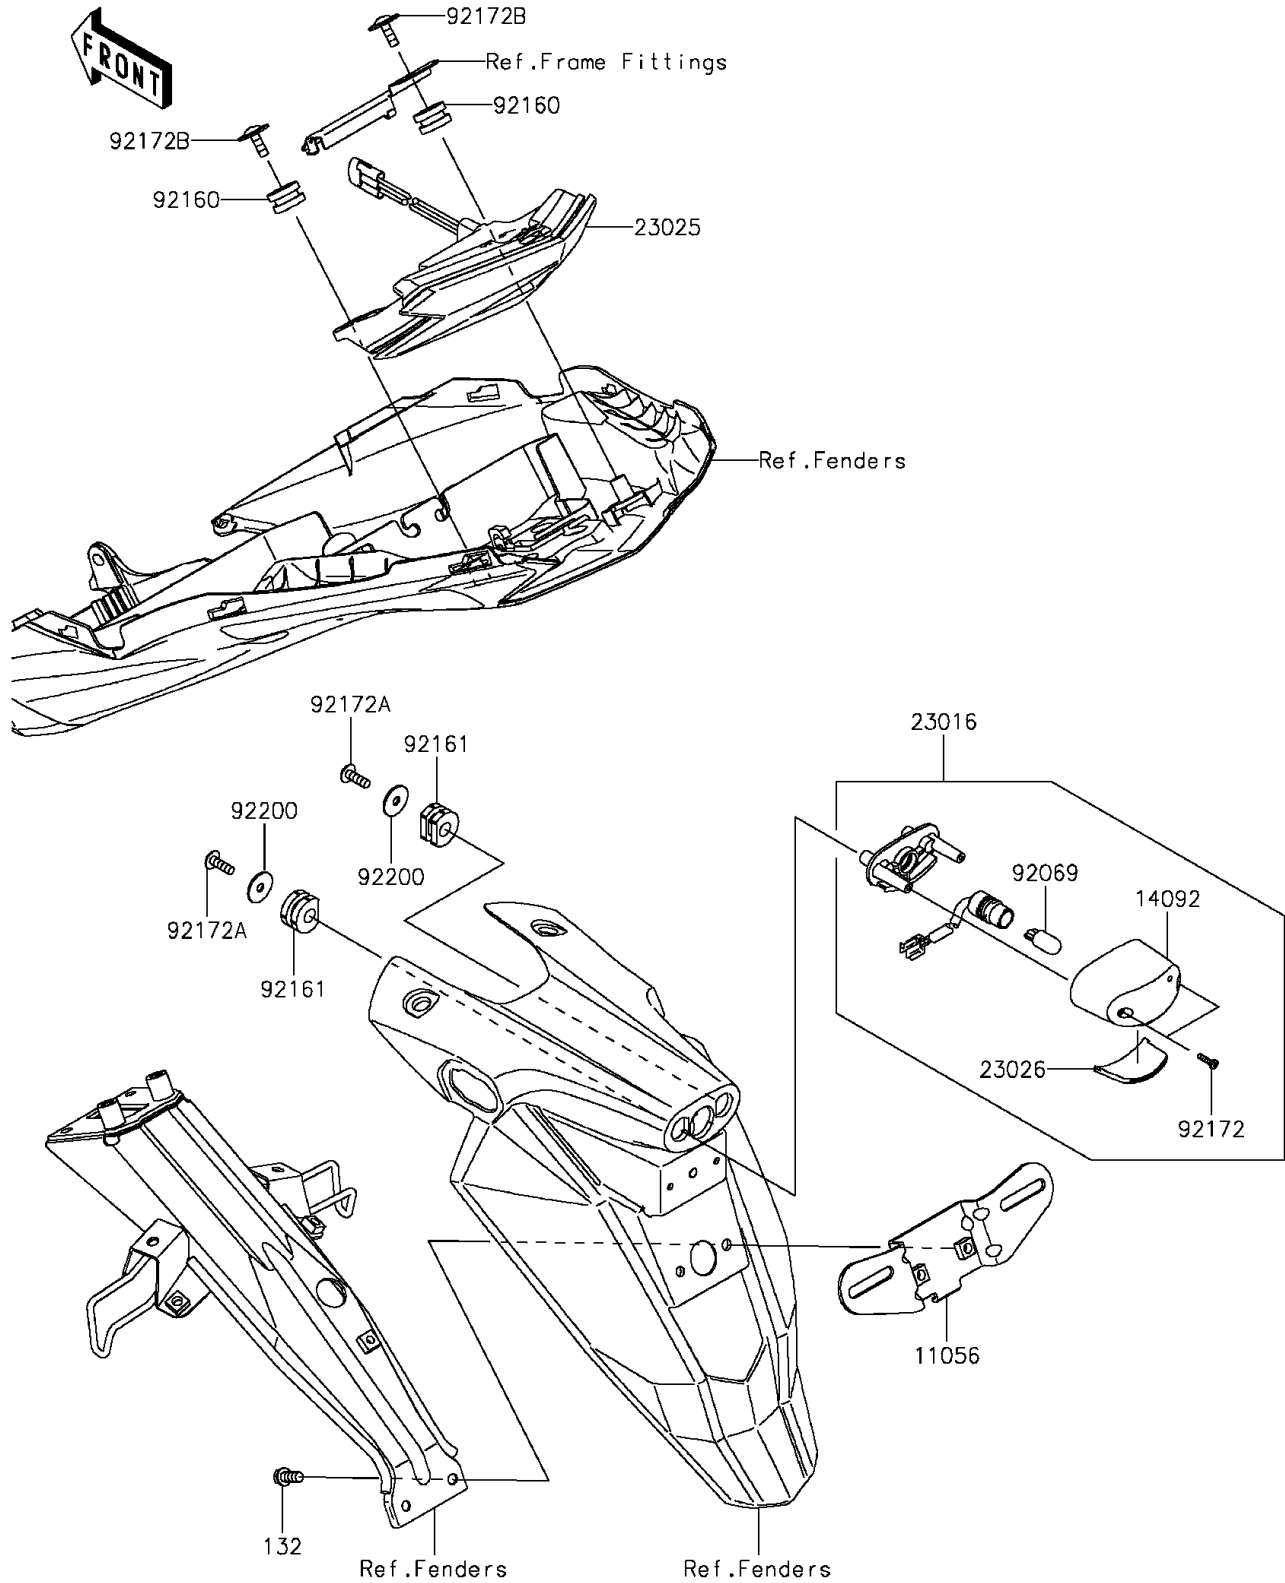

2015 ZR800 (European) PARTS DIAGRAM

Taillight(s)

F2720

2015 ZR800 (European) PARTS LIST

Taillight(s)

ITEM NAME	PART NUMBER	QUANTITY
BOLT-FLANGED-SMALL,6X14 (Ref # 132)	132BA0614	2
BRACKET,LICENSE (Ref # 11056)	11056-1540	1
COVER,LICENSE LAMP (Ref # 14092)	14092-0001	1
LAMP-ASSY,LICENSE (Ref # 23016)	23016-0561	1
LAMP-TAIL,LED (Ref # 23025)	23025-0344	1
LENS,LICENSE LAMP (Ref # 23026)	23026-0015	1
BULB,12V 5W (Ref # 92069)	92069-1016	1
DAMPER (Ref # 92160)	92160-1167	2
DAMPER (Ref # 92161)	92161-0776	2
SCREW,TAPPING,2.9X13 (Ref # 92172)	92172-0343	2
SCREW,TAPPING,5X16 (Ref # 92172A)	92172-0427	2
SCREW,TAPTITE,5X16 (Ref # 92172B)	92172-0481	2
WASHER,5.5X20X1.2 (Ref # 92200)	92200-0284	2