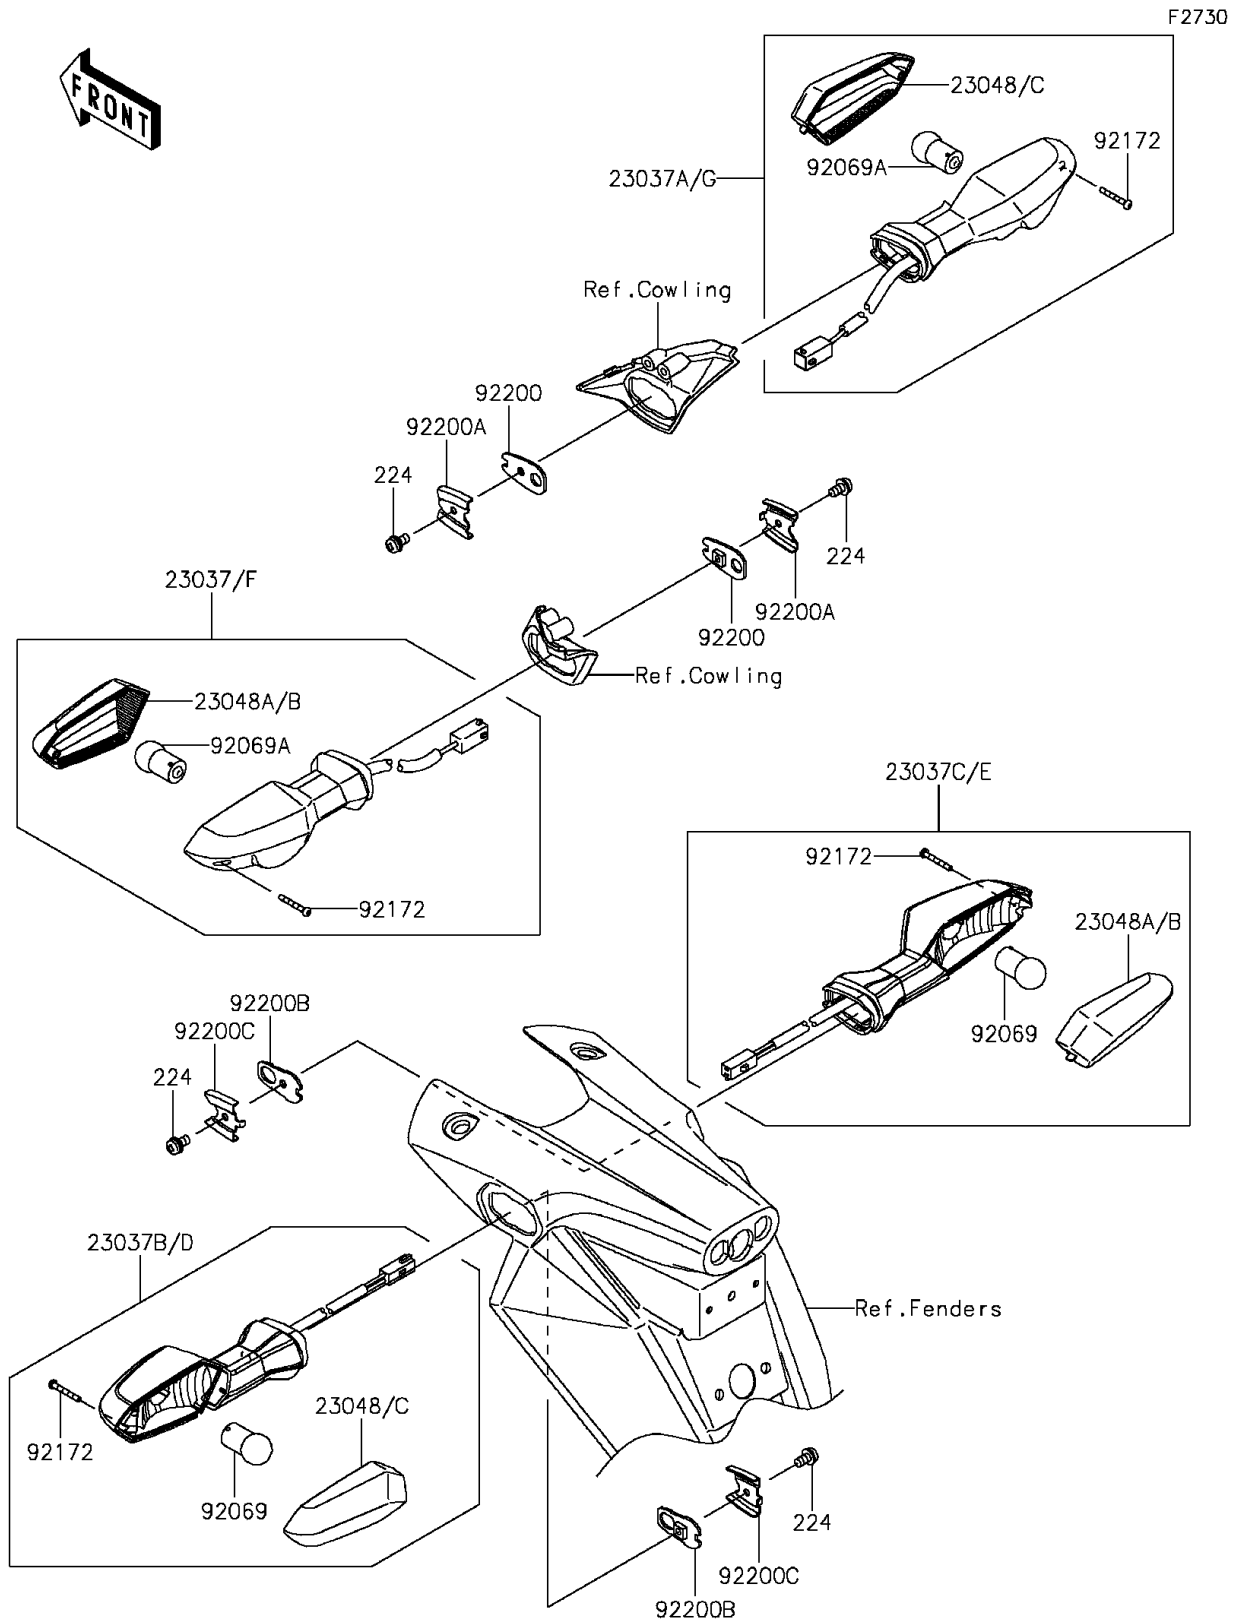

2015 ZR800 (European) PARTS DIAGRAM

Turn Signals

2015 ZR800 (European) PARTS LIST

Turn Signals

ITEM NAME	PART NUMBER	QUANTITY
-----------	-------------	----------