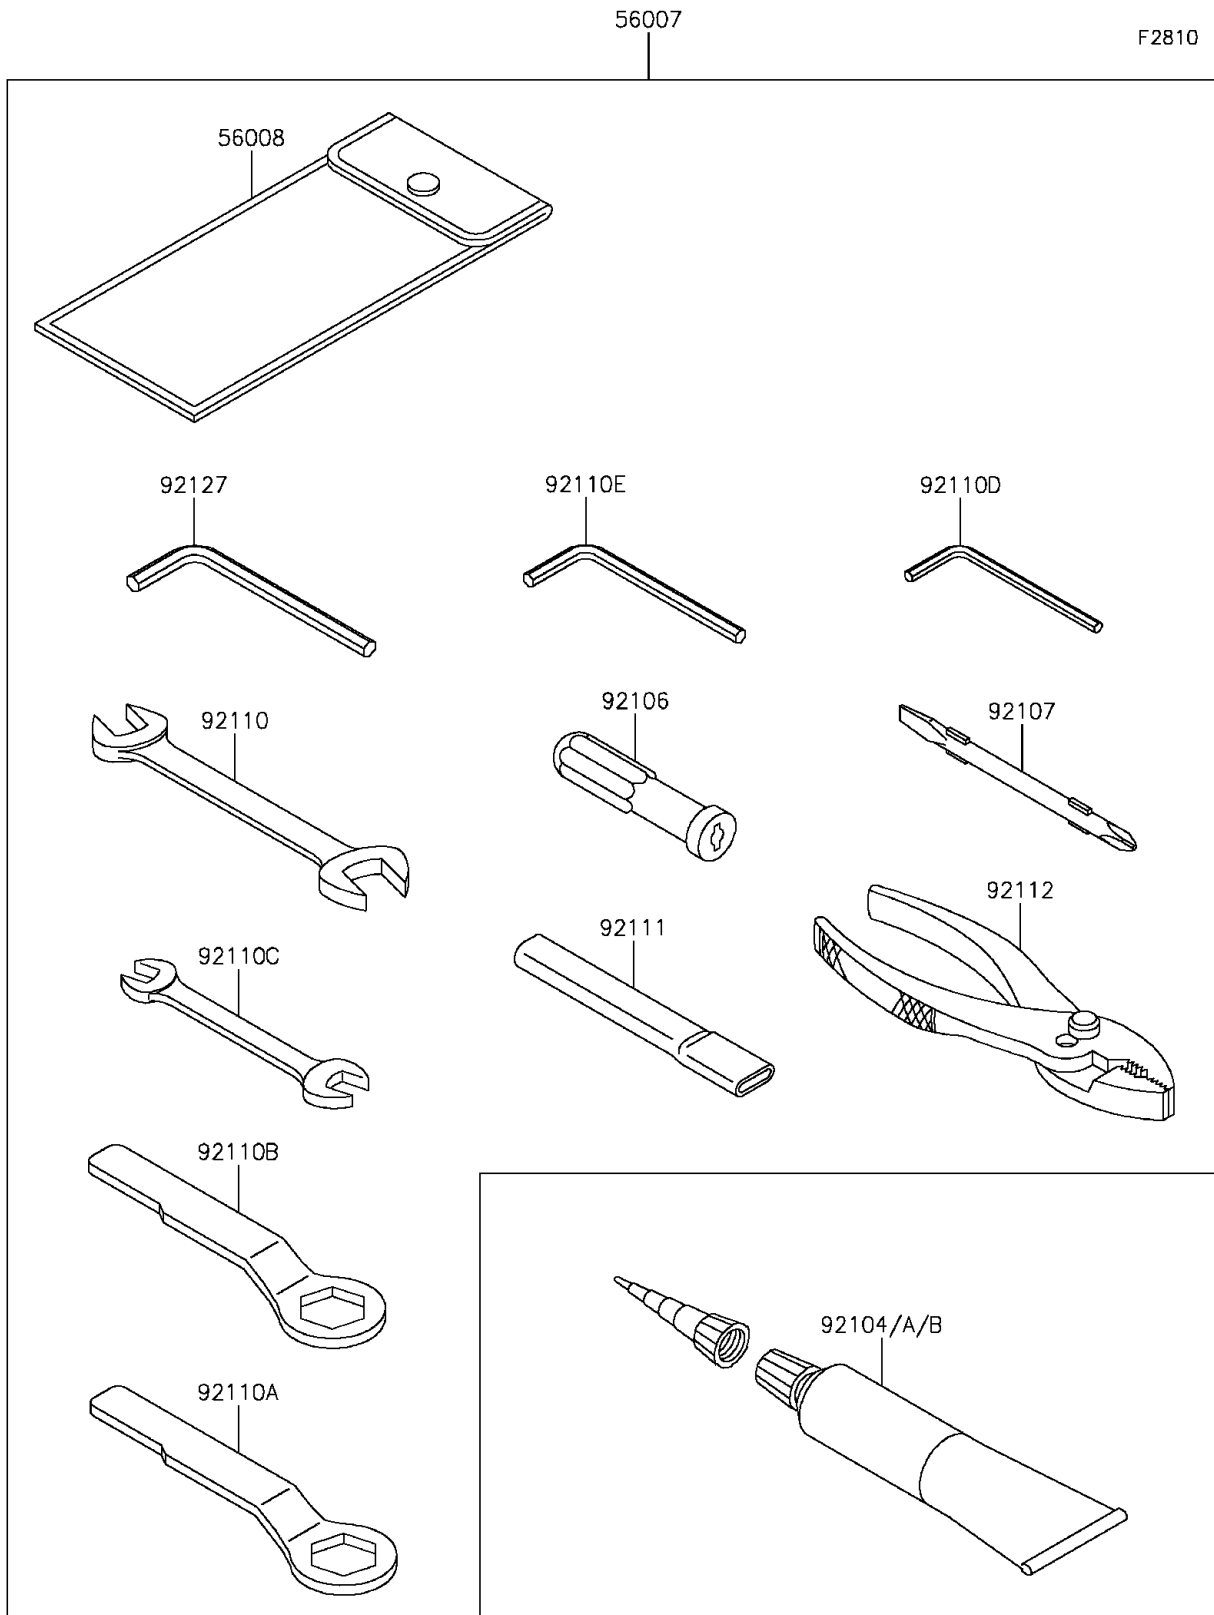

2015 ZR800 (European) PARTS DIAGRAM

Owner's Tools

2015 ZR800 (European) PARTS LIST

Owner's Tools

ITEM NAME	PART NUMBER	QUANTITY
TOOL-KIT (Ref # 56007)	56007-0108	1
BAG,TOOL (Ref # 56008)	56008-0036	1
GASKET-LIQUID,TB1211F,CLEAR (Ref # 92104)	92104-0004	1
GASKET-LIQUID,TB1216B,BLACK (Ref # 92104A)	92104-1064	1
GASKET-LIQUID,TB1207B,BLACK (Ref # 92104B)	92104-2068	1
GRIP-SCREW DRIVER (Ref # 92106)	92106-0004	1
TOOL-DRIVER,#2PHILLIPS&SLOT (Ref # 92107)	92107-0019	1
TOOL-WRENCH,OPEN END,14X17 (Ref # 92110)	92110-0057	1
TOOL-WRENCH,BOX END,22MM (Ref # 92110A)	92110-0064	1
TOOL-WRENCH,BOX END,27MM (Ref # 92110B)	92110-0065	1
TOOL-WRENCH,OPEN END,10X12 (Ref # 92110C)	92110-0564	1
TOOL-WRENCH,ALLEN,4MM (Ref # 92110D)	92110-0567	1
TOOL-WRENCH,ALLEN,5MM (Ref # 92110E)	92110-1015	1
TOOL-BAR,WRENCH (Ref # 92111)	92111-0008	1
TOOL-PLIERS (Ref # 92112)	92112-0007	1
TOOL-WRENCH,ALLEN,6MM (Ref # 92127)	92127-003	1