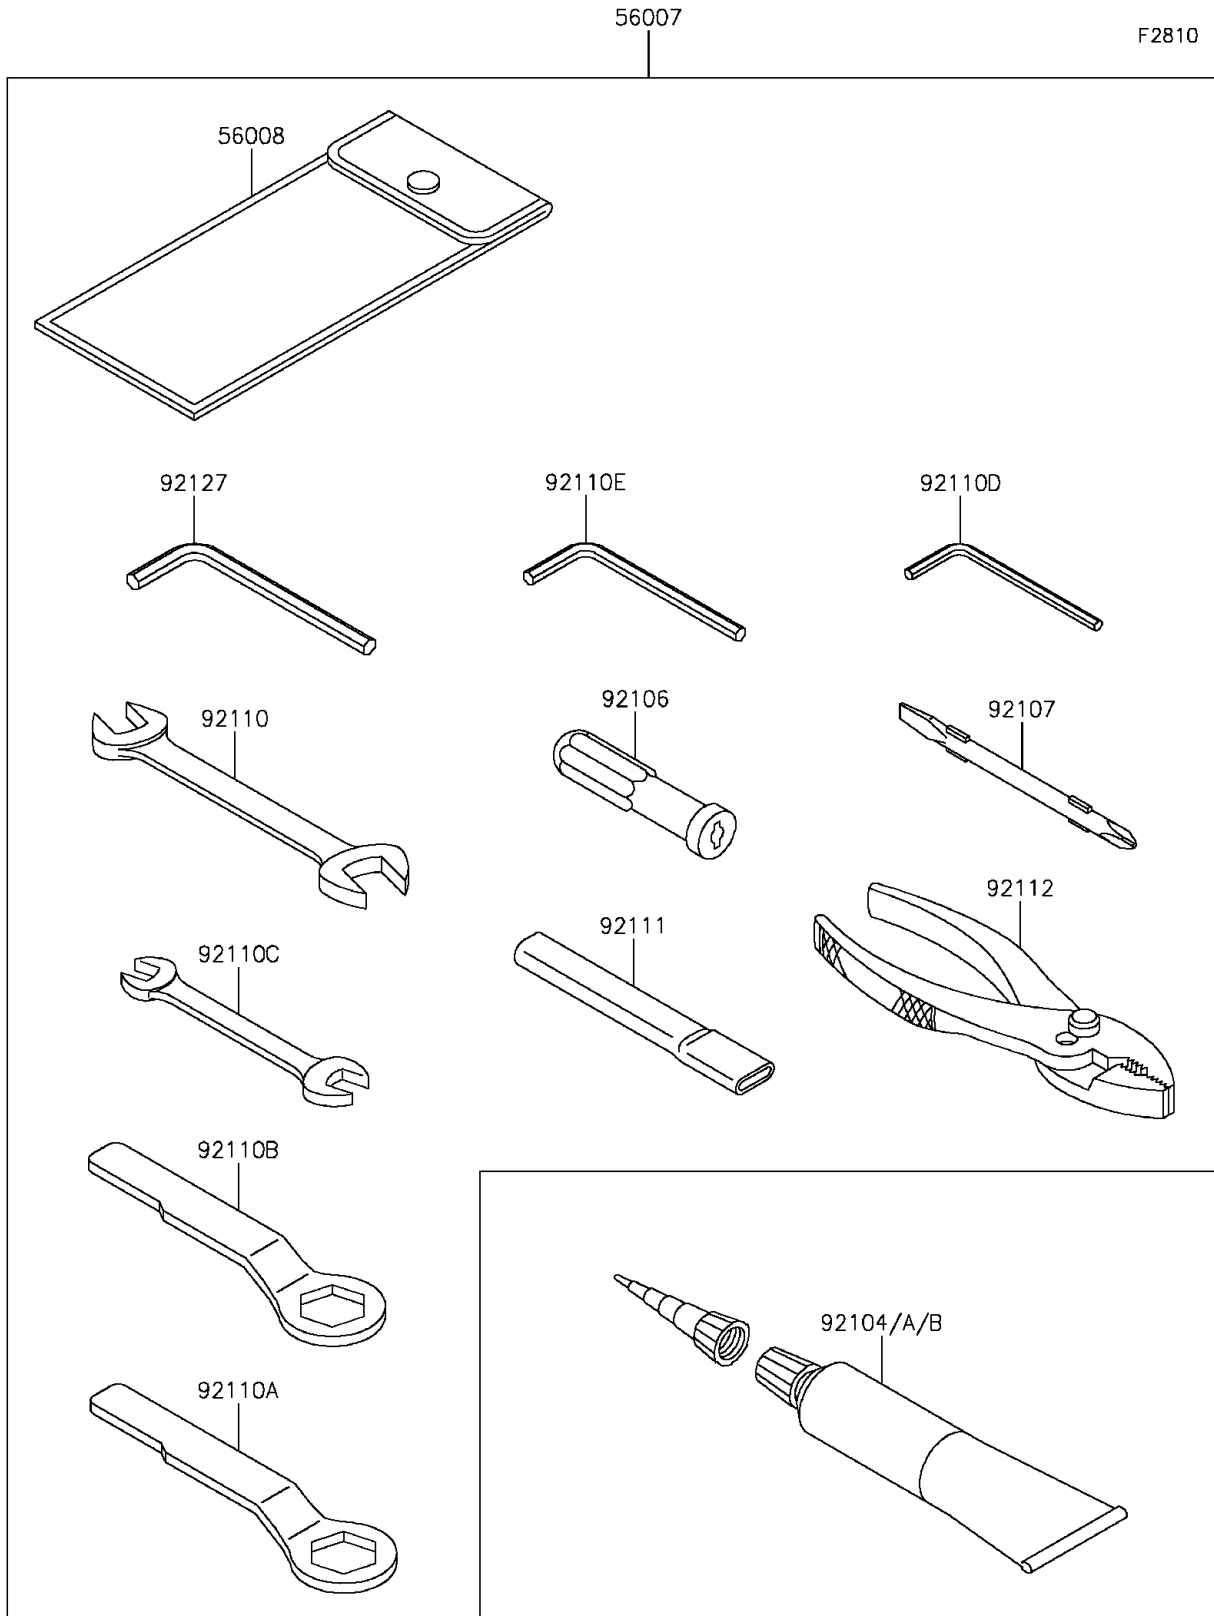

# 2015 ZR800 (European) PARTS DIAGRAM

Owner's Tools

### Owner's Tools

| ITEM NAME                                  | PART NUMBER | QUANTITY |
|--|-------------|----------|
| TOOL-KIT (Ref # 56007)                     | 56007-0108  | 1        |
| BAG,TOOL (Ref # 56008)                     | 56008-0036  | 1        |
| GASKET-LIQUID,TB1211F,CLEAR (Ref # 92104)  | 92104-0004  | 1        |
| GASKET-LIQUID,TB1216B,BLACK (Ref # 92104A) | 92104-1064  | 1        |
| GASKET-LIQUID,TB1207B,BLACK (Ref # 92104B) | 92104-2068  | 1        |
| GRIP-SCREW DRIVER (Ref # 92106)            | 92106-0004  | 1        |
| TOOL-DRIVER,#2PHILLIPS&SLOT (Ref # 92107)  | 92107-0019  | 1        |
| TOOL-WRENCH,OPEN END,14X17 (Ref # 92110)   | 92110-0057  | 1        |
| TOOL-WRENCH,BOX END,22MM (Ref # 92110A)    | 92110-0064  | 1        |
| TOOL-WRENCH,BOX END,27MM (Ref # 92110B)    | 92110-0065  | 1        |
| TOOL-WRENCH,OPEN END,10X12 (Ref # 92110C)  | 92110-0564  | 1        |
| TOOL-WRENCH,ALLEN,4MM (Ref # 92110D)       | 92110-0567  | 1        |
| TOOL-WRENCH,ALLEN,5MM (Ref # 92110E)       | 92110-1015  | 1        |
| TOOL-BAR,WRENCH (Ref # 92111)              | 92111-0008  | 1        |
| TOOL-PLIERS (Ref # 92112)                  | 92112-0007  | 1        |
| TOOL-WRENCH,ALLEN,6MM (Ref # 92127)        | 92127-003   | 1        |