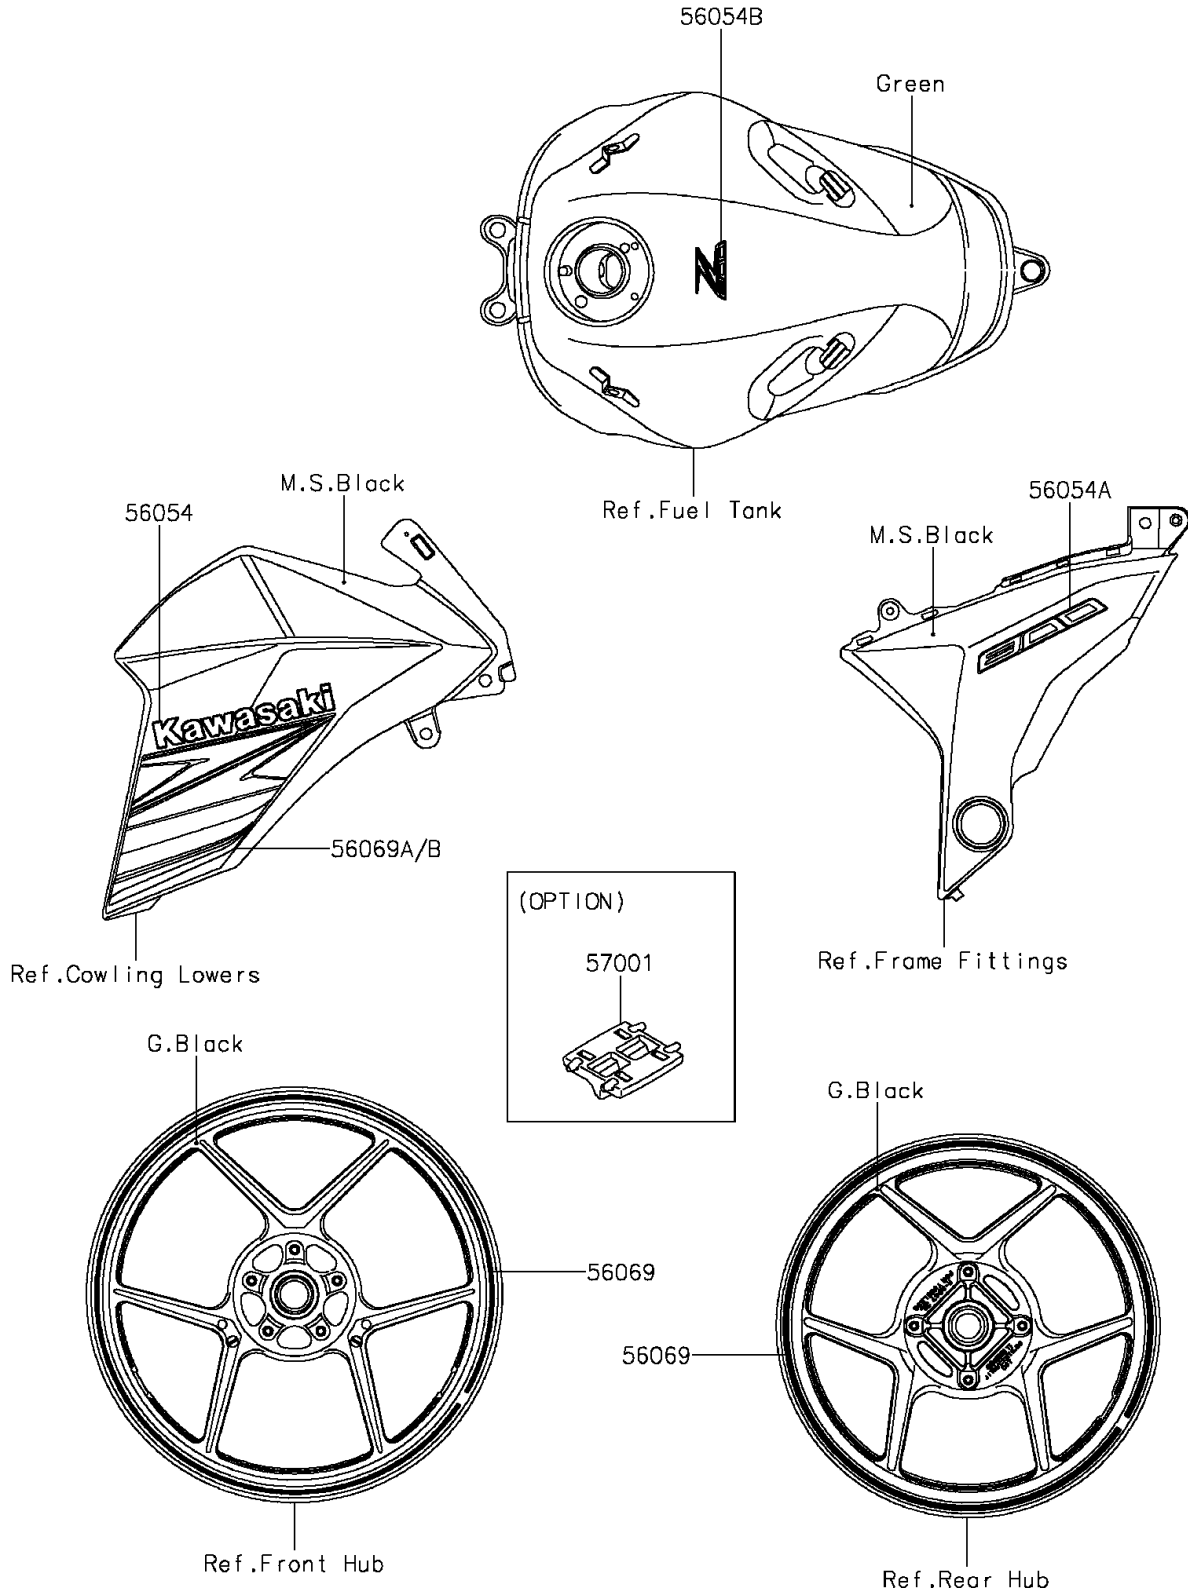

# 2015 ZR800 (European) PARTS DIAGRAM

Decals(Green)(AFF)

F2861F

# 2015 ZR800 (European) PARTS LIST

Decals(Green)(AFF)

ITEM NAME	PART NUMBER	QUANTITY
-----------	-------------	----------