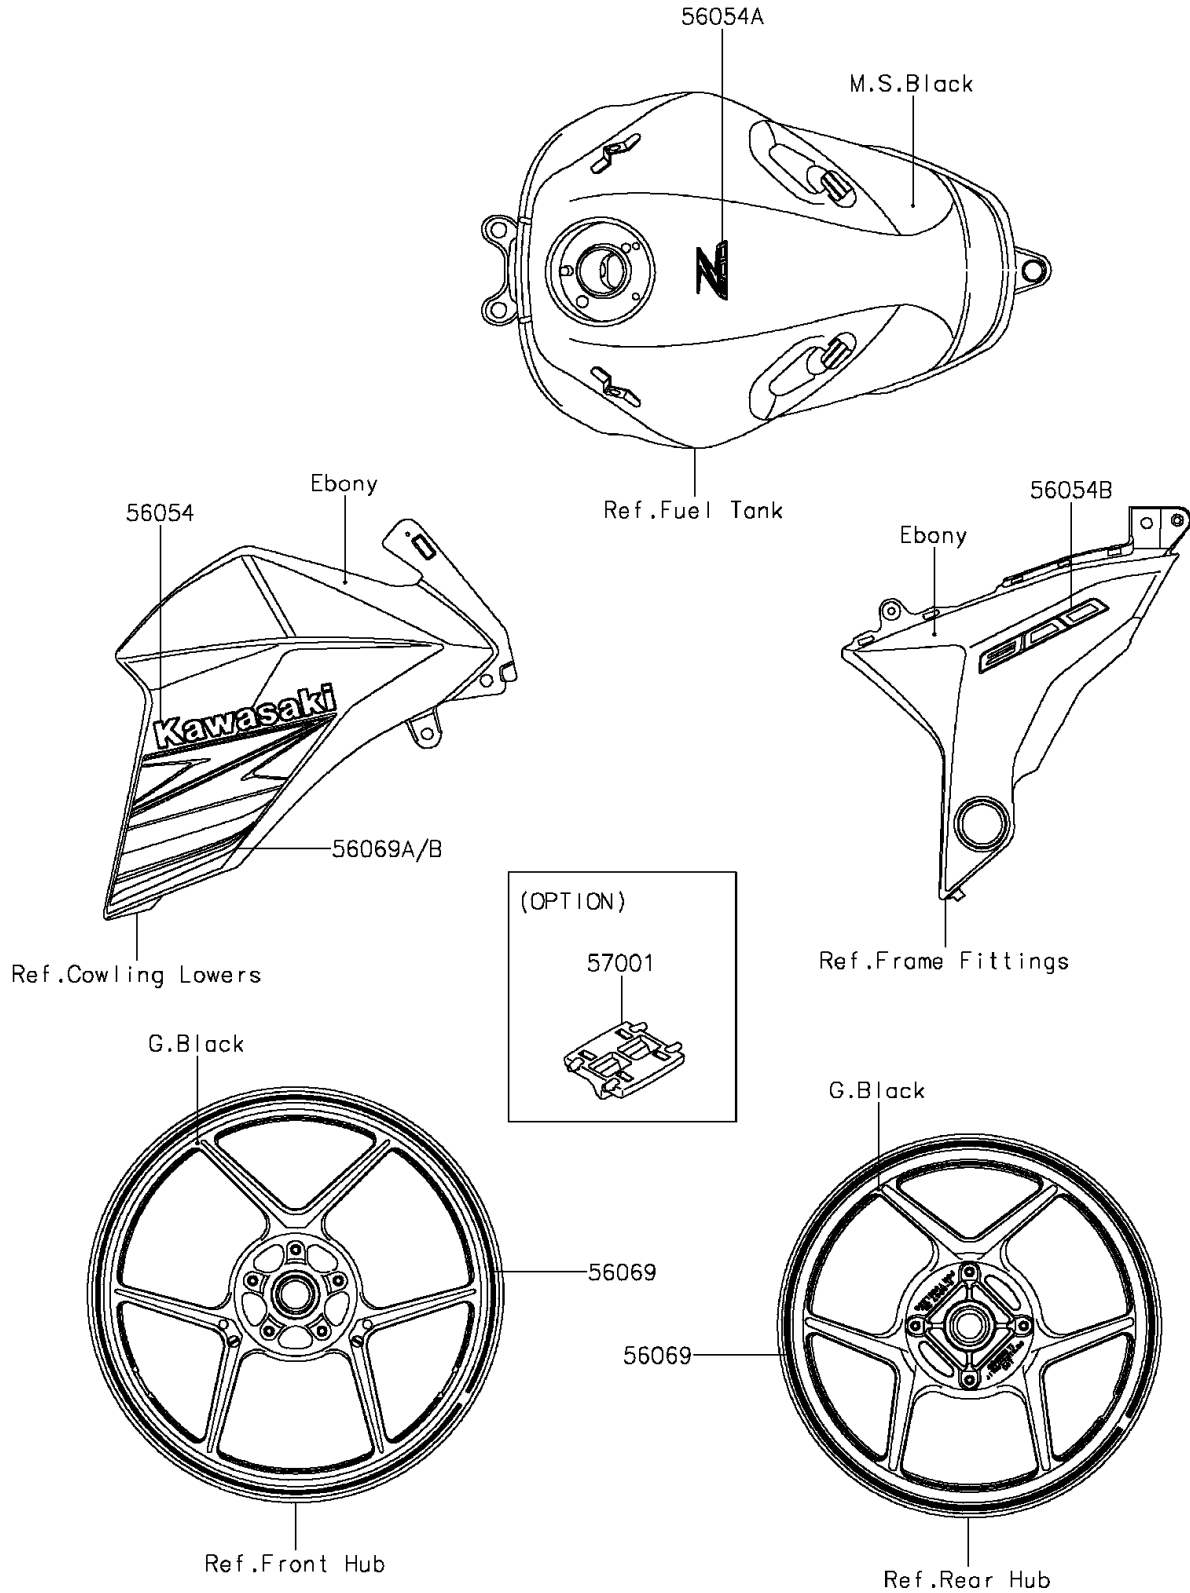

2015 ZR800 (European) PARTS DIAGRAM

Decals(Black)(AFF)

F2861G

2015 ZR800 (European) PARTS LIST

Decals(Black)(AFF)

ITEM NAME	PART NUMBER	QUANTITY
MARK,SHROUD,KAWASAKI (Ref # 56054)	56054-1121	2
MARK,FUEL TANK,Z800 (Ref # 56054A)	56054-1286	1
MARK,PIVOT COVER,800 (Ref # 56054B)	56054-1584	2
PATTERN,WHEEL,GRN,6X1353 (Ref # 56069)	56069-2640	4
PATTERN,SHROUD,LH (Ref # 56069A)	56069-7728	1
PATTERN,SHROUD,RH (Ref # 56069B)	56069-7729	1
RIM STRIPE APPLICATOR (Ref # 57001)	57001-1752	AR