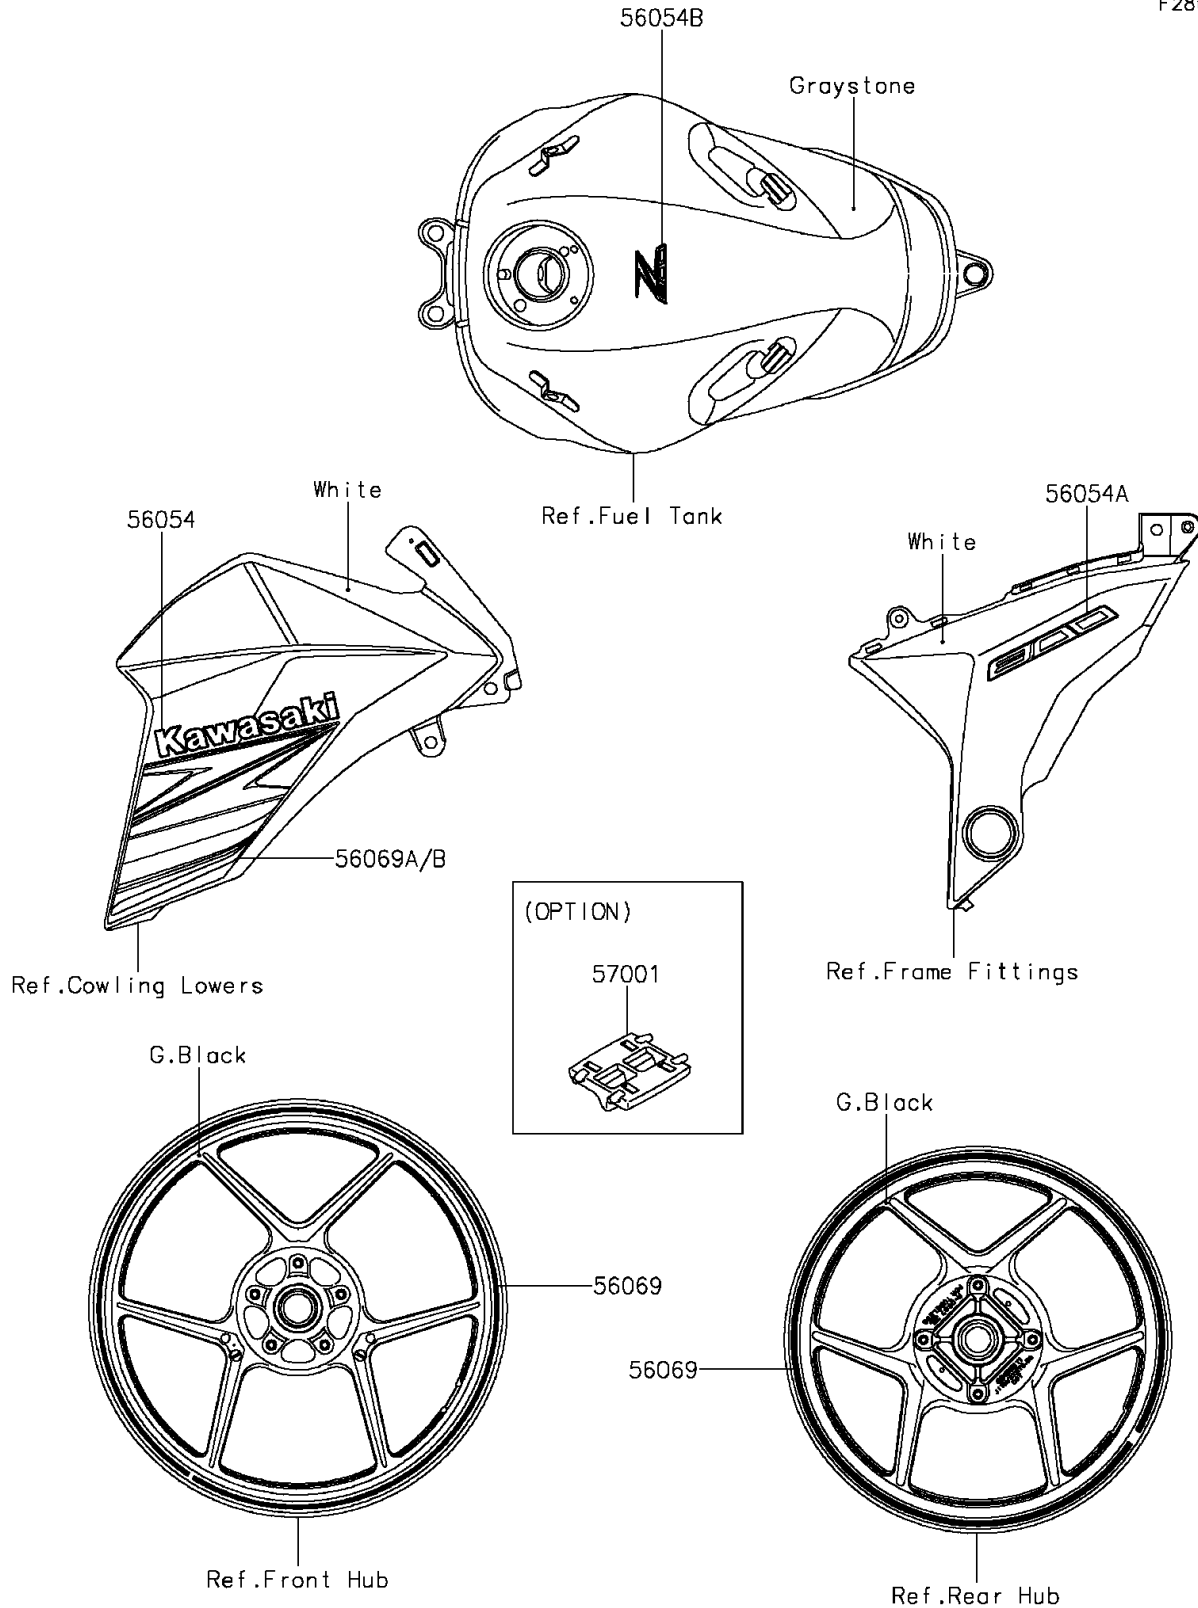

# 2015 ZR800 (European) PARTS DIAGRAM

Decals(White)(AFF)

F2861H

## 2015 ZR800 (European) PARTS LIST

Decals(White)(AFF)

ITEM NAME	PART NUMBER	QUANTITY
MARK,SHROUD,KAWASAKI (Ref # 56054)	56054-1121	2
MARK,PIVOT COVER,800 (Ref # 56054A)	56054-1162	2
MARK,FUEL TANK,Z800 (Ref # 56054B)	56054-1585	1
PATTERN,WHEEL,GRN,6X1353 (Ref # 56069)	56069-2640	4
PATTERN,SHROUD,LH (Ref # 56069A)	56069-7730	1
PATTERN,SHROUD,RH (Ref # 56069B)	56069-7731	1
RIM STRIPE APPLICATOR (Ref # 57001)	57001-1752	AR