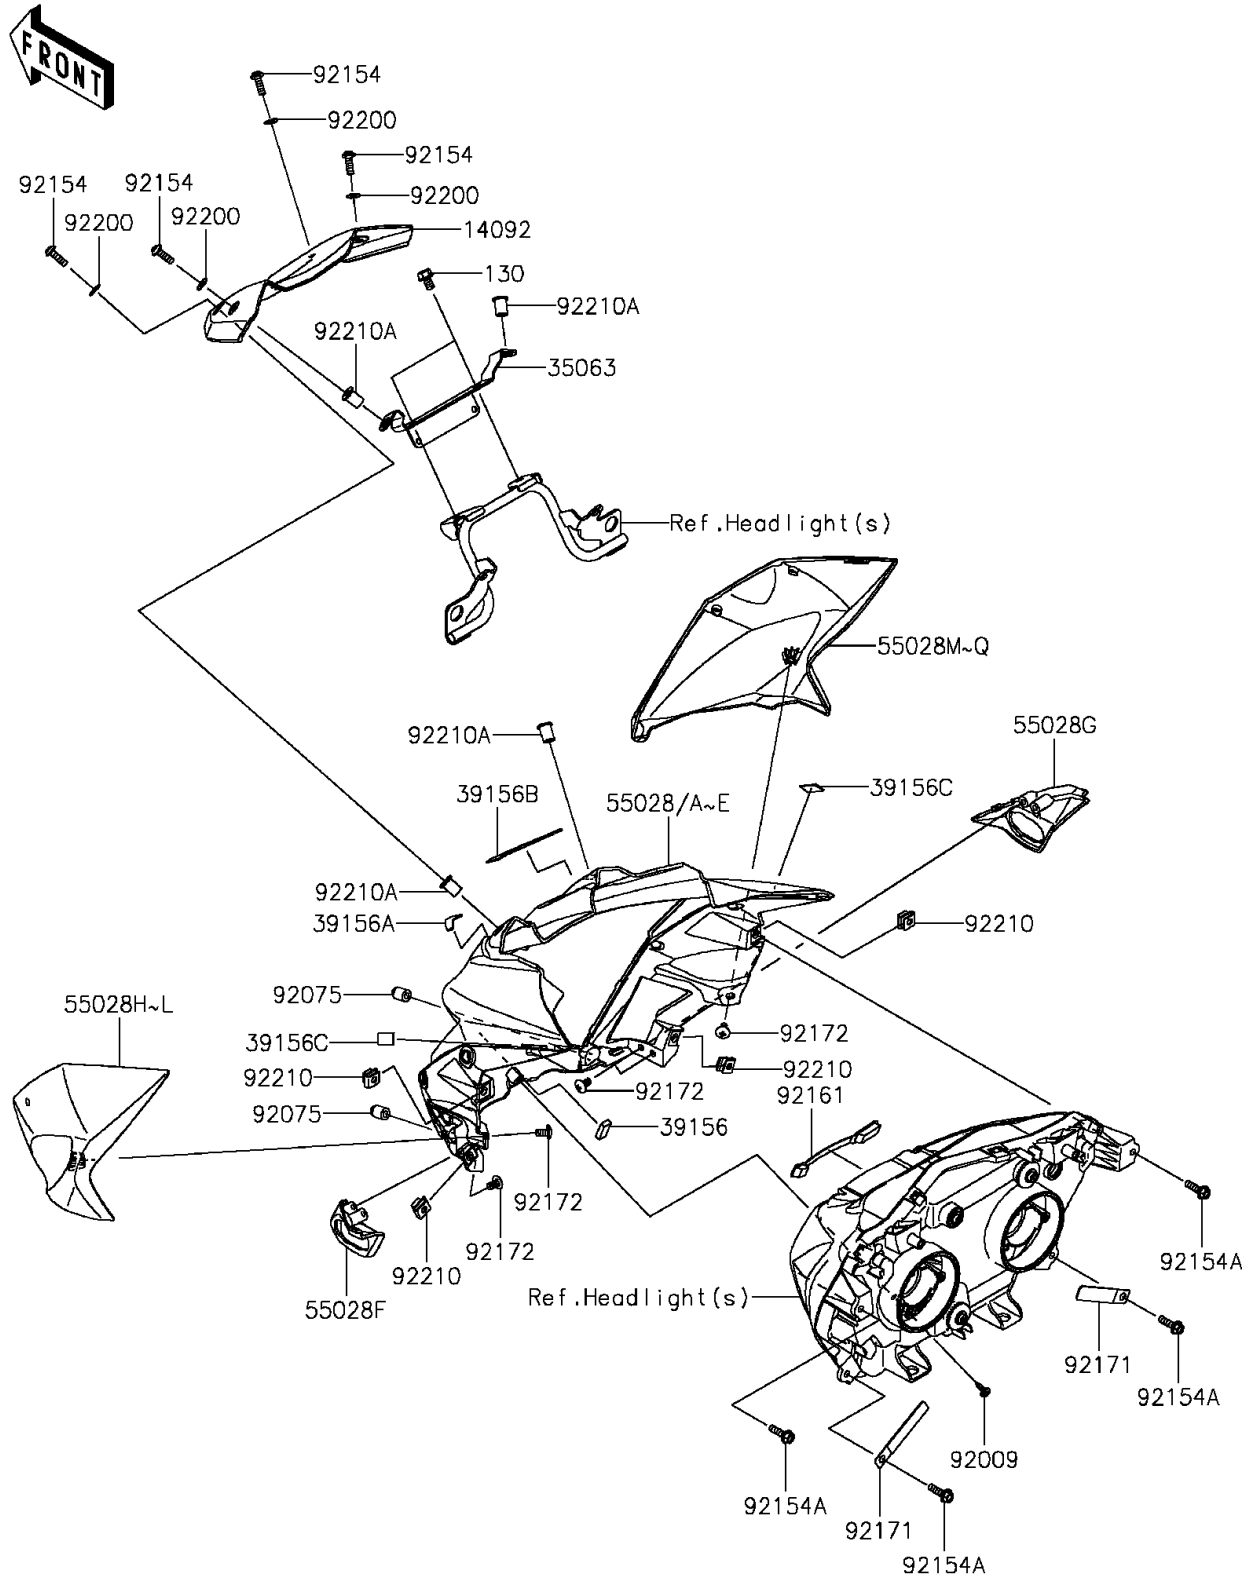

# 2013 ZR800 (European) PARTS DIAGRAM

Cowling

F2871

## 2013 ZR800 (European) PARTS LIST

### Cowling

ITEM NAME	PART NUMBER	QUANTITY
BOLT-FLANGED,6X10 (Ref # 130)	130BB0610	2
COVER,METER (Ref # 14092)	14092-0964	1
STAY (Ref # 35063)	35063-0867	1
PAD (Ref # 39156)	39156-0284	1
PAD (Ref # 39156A)	39156-0964	1
PAD (Ref # 39156B)	39156-0965	1
PAD (Ref # 39156C)	39156-0966	2
COWLING,UPP,CNT,P.S.WHITE (Ref # 55028A)	55028-0428-25Y	1
COWLING,UPP,CNT,C.F.B.GREEN (Ref # 55028D)	55028-0428-45Q	1
COWLING,UPP,CNT,M.S.BLACK (Ref # 55028E)	55028-0428-660	1
COWLING,UPP,CNT,LH (Ref # 55028F)	55028-0429	1
COWLING,UPP,CNT,RH (Ref # 55028G)	55028-0430	1
COWLING,UPP,SIDE,LH,F.EBONY (Ref # 55028I)	55028-0431-35L	1
COWLING,UPP,SIDE,LH,M.S.BLACK (Ref # 55028K)	55028-0431-660	1
COWLING,UPP,SIDE,RH,F.EBONY (Ref # 55028N)	55028-0432-35L	1
COWLING,UPP,SIDE,RH,M.S.BLACK (Ref # 55028P)	55028-0432-660	1
SCREW,TAPPING,5X12,BLACK (Ref # 92009)	92009-1138	1
DAMPER,SIDE COVER (Ref # 92075)	92075-1964	2
BOLT,SOCKET,5X16 (Ref # 92154)	92154-0026	4
BOLT,FLANGED,5X18 (Ref # 92154A)	92154-0785	4
DAMPER,TAIL LAMP UPP (Ref # 92161)	92161-0625	1
CLAMP,L=60 (Ref # 92171)	92171-0652	2
SCREW,TAPPING,5X10 (Ref # 92172)	92172-0262	6
WASHER,NYLON,5.3X11.5X0.5 (Ref # 92200)	92200-1480	4
NUT,5MM (Ref # 92210)	92210-0351	4
NUT,WELL,5MM (Ref # 92210A)	92210-0498	4