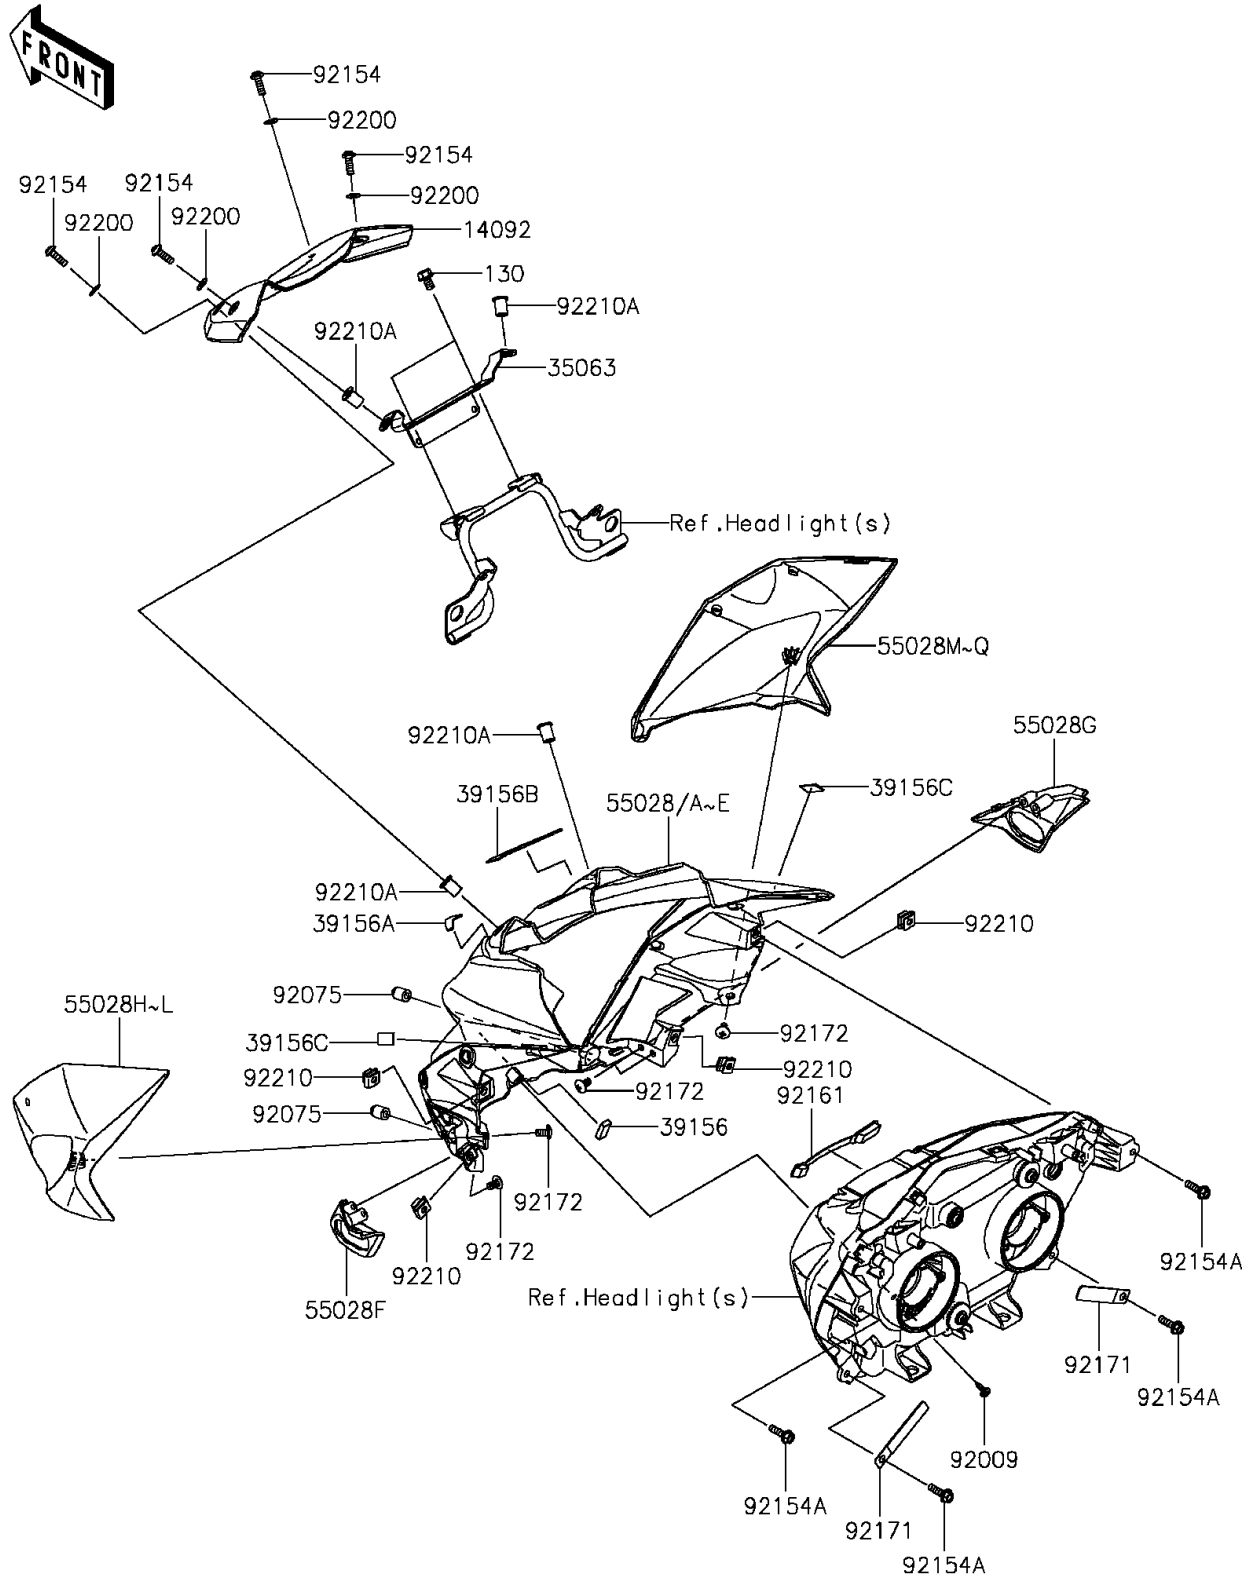

# 2015 ZR800 (European) PARTS DIAGRAM

Cowling

F2871

## 2015 ZR800 (European) PARTS LIST

### Cowling

ITEM NAME	PART NUMBER	QUANTITY
BOLT-FLANGED,6X10 (Ref # 130)	130BB0610	2
COVER,METER (Ref # 14092)	14092-0964	1
STAY (Ref # 35063)	35063-0867	1
PAD (Ref # 39156)	39156-0284	1
PAD (Ref # 39156A)	39156-0964	1
PAD (Ref # 39156B)	39156-0965	1
PAD (Ref # 39156C)	39156-0966	2
COWLING,UPP,CNT,M.F.R.GRAY (Ref # 55028B)	55028-0428-35B	1
COWLING,UPP,CNT,C.F.B.GREEN (Ref # 55028C)	55028-0428-35K	1
COWLING,UPP,CNT,M.S.BLACK (Ref # 55028E)	55028-0428-660	1
COWLING,UPP,CNT,LH (Ref # 55028F)	55028-0429	1
COWLING,UPP,CNT,RH (Ref # 55028G)	55028-0430	1
COWLING,UPP,SIDE,LH,P.S.WHITE (Ref # 55028H)	55028-0431-25Y	1
COWLING,UPP,SIDE,LH,F.EBONY (Ref # 55028J)	55028-0431-45L	1
COWLING,UPP,SIDE,LH,M.S.BLACK (Ref # 55028K)	55028-0431-660	1
COWLING,UPP,SIDE,RH,P.S.WHITE (Ref # 55028M)	55028-0432-25Y	1
COWLING,UPP,SIDE,RH,F.EBONY (Ref # 55028O)	55028-0432-45L	1
COWLING,UPP,SIDE,RH,M.S.BLACK (Ref # 55028P)	55028-0432-660	1
SCREW,TAPPING,5X12,BLACK (Ref # 92009)	92009-1138	1
DAMPER,SIDE COVER (Ref # 92075)	92075-1964	2
BOLT,SOCKET,5X16 (Ref # 92154)	92154-0026	4
BOLT,FLANGED,5X18 (Ref # 92154A)	92154-0785	4
DAMPER,TAIL LAMP UPP (Ref # 92161)	92161-0625	1
CLAMP,L=60 (Ref # 92171)	92171-0652	2
SCREW,TAPPING,5X10 (Ref # 92172)	92172-0262	6
WASHER,NYLON,5.3X11.5X0.5 (Ref # 92200)	92200-1480	4
NUT,5MM (Ref # 92210)	92210-0351	4
NUT,WELL,5MM (Ref # 92210A)	92210-0498	4