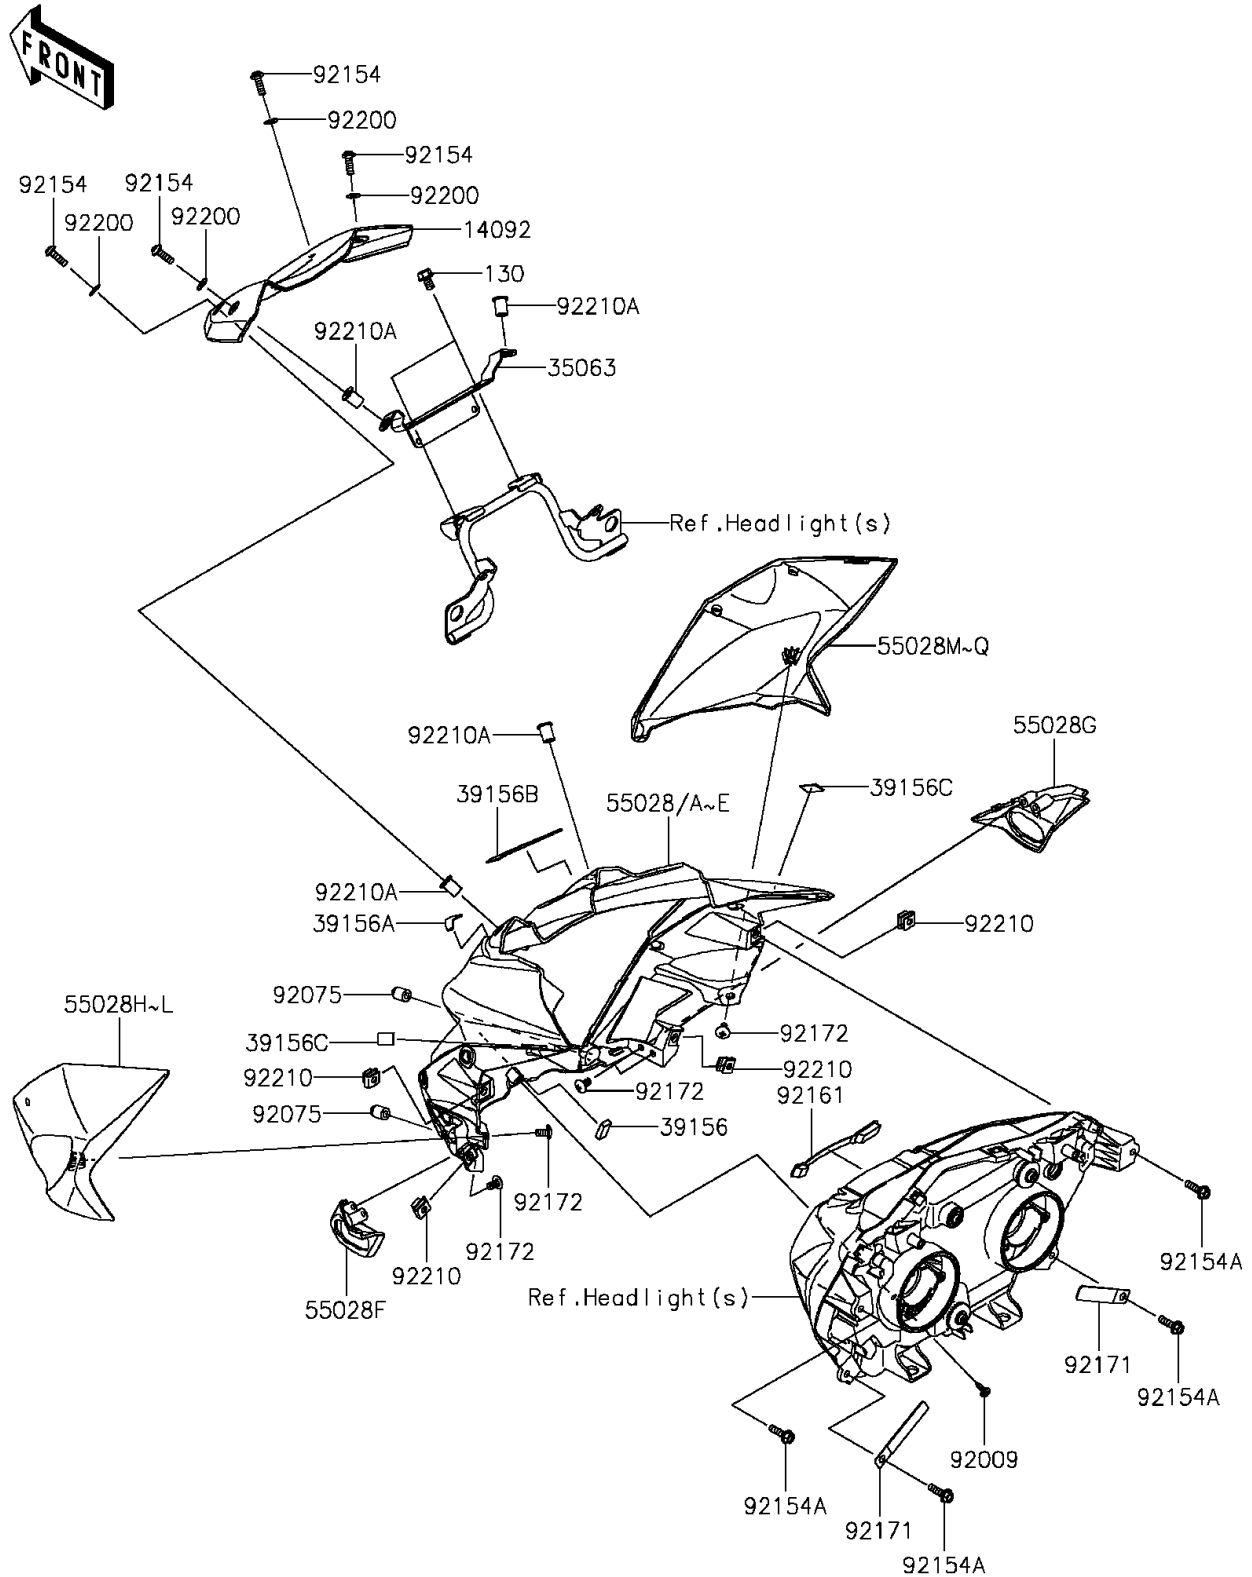

# 2015 ZR800 (European) PARTS DIAGRAM

Cowling

F2871

## 2015 ZR800 (European) PARTS LIST

### Cowling

ITEM NAME	PART NUMBER	QUANTITY
BOLT-FLANGED,6X10 (Ref # 130)	130BB0610	2
COVER,METER (Ref # 14092)	14092-0964	1
STAY (Ref # 35063)	35063-0867	1
PAD (Ref # 39156)	39156-0284	1
PAD (Ref # 39156A)	39156-0964	1
PAD (Ref # 39156B)	39156-0965	1
PAD (Ref # 39156C)	39156-0966	2
COWLING,UPP,CNT,M.F.R.GRAY (Ref # 55028B)	55028-0428-35B	1
COWLING,UPP,CNT,C.F.B.GREEN (Ref # 55028C)	55028-0428-35K	1
COWLING,UPP,CNT,M.S.BLACK (Ref # 55028E)	55028-0428-660	1
COWLING,UPP,CNT,LH (Ref # 55028F)	55028-0429	1
COWLING,UPP,CNT,RH (Ref # 55028G)	55028-0430	1
COWLING,UPP,SIDE,LH,P.S.WHITE (Ref # 55028H)	55028-0431-25Y	1
COWLING,UPP,SIDE,LH,F.EBONY (Ref # 55028J)	55028-0431-45L	1
COWLING,UPP,SIDE,LH,M.S.BLACK (Ref # 55028K)	55028-0431-660	1
COWLING,UPP,SIDE,RH,P.S.WHITE (Ref # 55028M)	55028-0432-25Y	1
COWLING,UPP,SIDE,RH,F.EBONY (Ref # 55028O)	55028-0432-45L	1
COWLING,UPP,SIDE,RH,M.S.BLACK (Ref # 55028P)	55028-0432-660	1
SCREW,TAPPING,5X12,BLACK (Ref # 92009)	92009-1138	1
DAMPER,SIDE COVER (Ref # 92075)	92075-1964	2
BOLT,SOCKET,5X16 (Ref # 92154)	92154-0026	4
BOLT,FLANGED,5X18 (Ref # 92154A)	92154-0785	4
DAMPER,TAIL LAMP UPP (Ref # 92161)	92161-0625	1
CLAMP,L=60 (Ref # 92171)	92171-0652	2
SCREW,TAPPING,5X10 (Ref # 92172)	92172-0262	6
WASHER,NYLON,5.3X11.5X0.5 (Ref # 92200)	92200-1480	4
NUT,5MM (Ref # 92210)	92210-0351	4
NUT,WELL,5MM (Ref # 92210A)	92210-0498	4