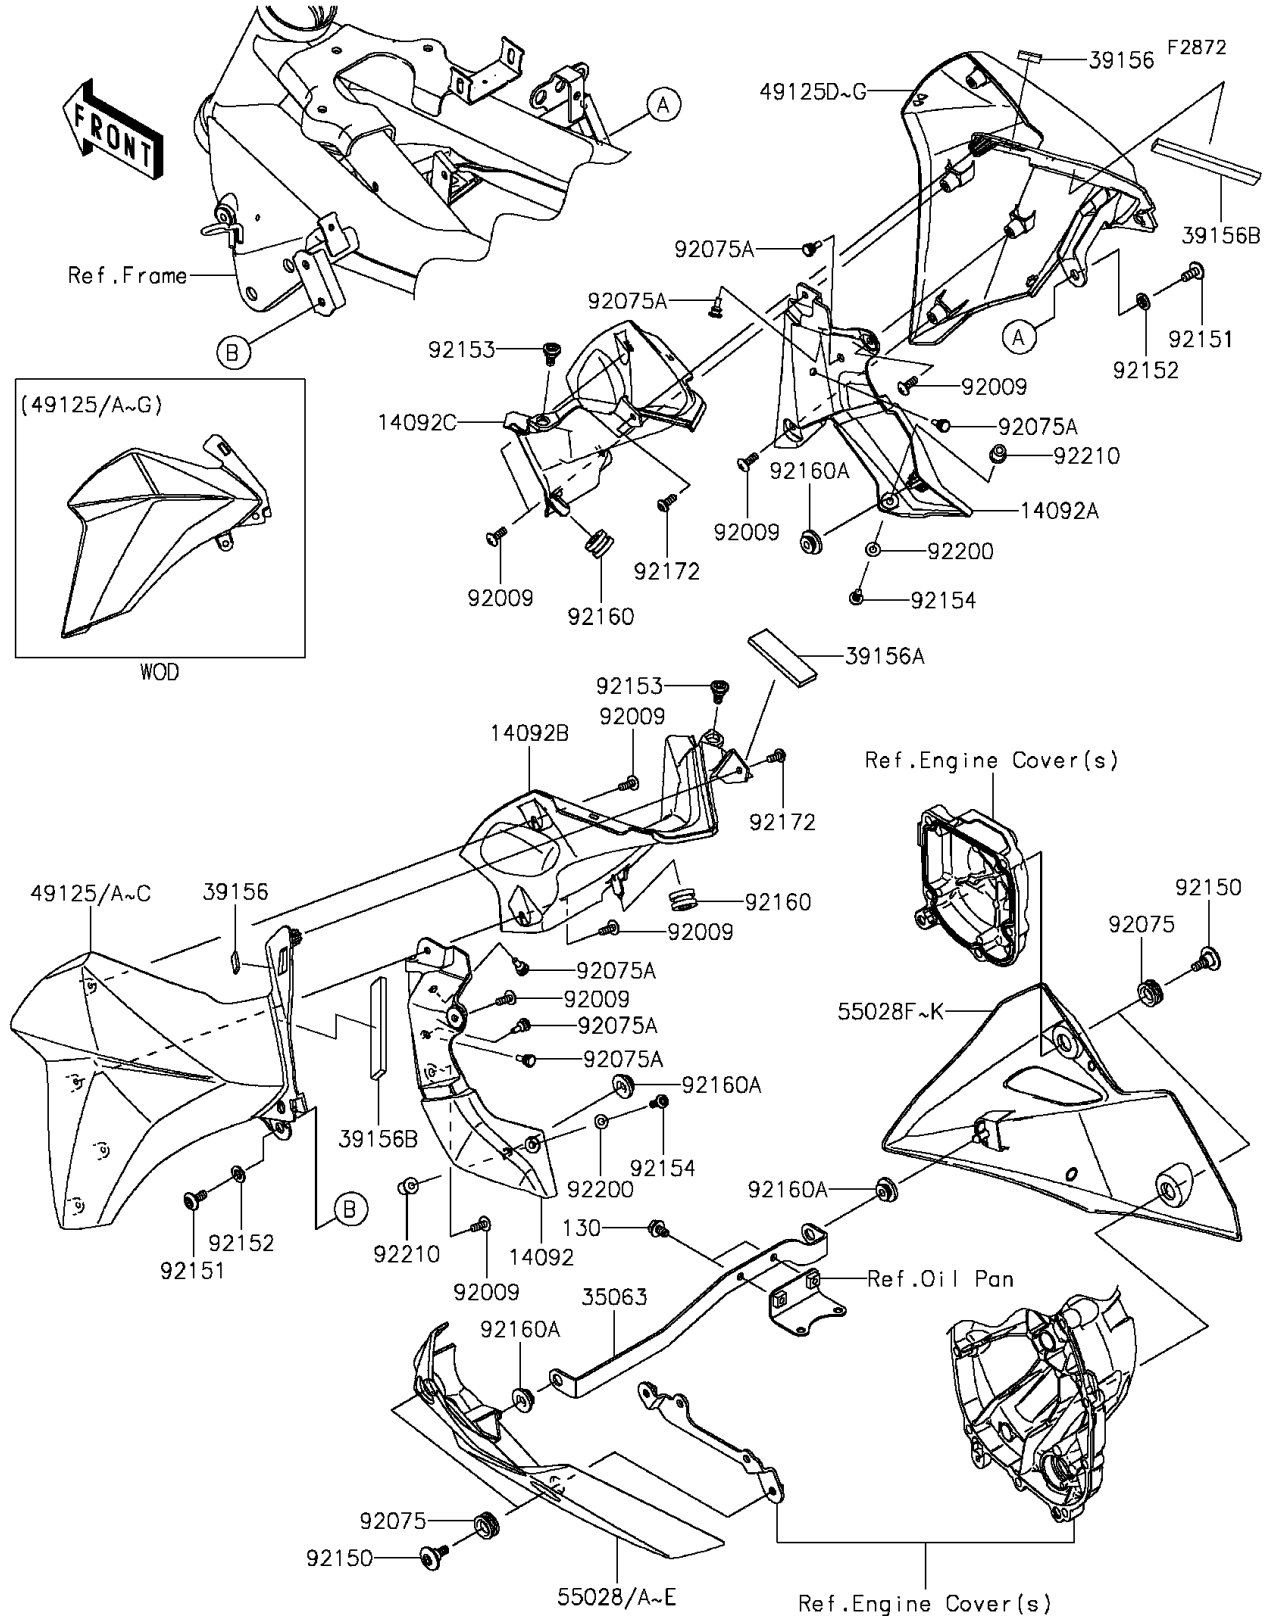

# 2013 ZR800 (European) PARTS DIAGRAM

## Cowling Lower

### Cowling Lowers

ITEM NAME	PART NUMBER	QUANTITY
COVER,RADIATOR,LH (Ref # 14092)	14092-0965	1
COVER,RADIATOR,RH (Ref # 14092A)	14092-0966	1
COVER,SHROUD,INNER,LH (Ref # 14092B)	14092-0967	1
COVER,SHROUD,INNER,RH (Ref # 14092C)	14092-0968	1
STAY,COWLING (Ref # 35063)	35063-0868	1
PAD,HEAT GUARD (Ref # 39156)	39156-0389	2
PAD,20X60X5 (Ref # 39156A)	39156-0950	1
PAD,15X90X5 (Ref # 39156B)	39156-0975	2
SHROUD,LH,F.EBONY (Ref # 49125A)	49125-0584-45L	1
SHROUD,LH,M.S.BLACK (Ref # 49125B)	49125-0584-660	1
SHROUD,RH,F.EBONY (Ref # 49125E)	49125-0585-45L	1
SHROUD,RH,M.S.BLACK (Ref # 49125F)	49125-0585-660	1
COWLING,LWR,LH,P.S.WHITE (Ref # 55028A)	55028-0433-25Y	1
COWLING,LWR,LH,F.EBONY (Ref # 55028C)	55028-0433-45L	1
COWLING,LWR,LH,C.F.B.GREEN (Ref # 55028D)	55028-0433-45Q	1
COWLING,LWR,RH,P.S.WHITE (Ref # 55028G)	55028-0434-25Y	1
COWLING,LWR,RH,F.EBONY (Ref # 55028I)	55028-0434-45L	1
COWLING,LWR,RH,C.F.B.GREEN (Ref # 55028J)	55028-0434-45Q	1
SCREW,TAPPING,5X14 (Ref # 92009)	92009-1197	8
DAMPER (Ref # 92075)	92075-1634	4
DAMPER (Ref # 92075A)	92075-1808	6
BOLT,SOCKET,6MM (Ref # 92150)	92150-1154	4
BOLT,SOCKET,6X14 (Ref # 92151)	92151-1654	2
COLLAR,6.4X8X3.3 (Ref # 92152)	92152-1702	2
BOLT,SOCKET,6MM (Ref # 92153)	92153-1956	2
BOLT,SOCKET,5X16 (Ref # 92154)	92154-0026	2
DAMPER (Ref # 92160)	92160-1167	2
DAMPER (Ref # 92160A)	92160-1613	4
SCREW,SOCKET,5X14 (Ref # 92172)	92172-0823	2

### Cowling Lowers

ITEM NAME	PART NUMBER	QUANTITY
WASHER,NYLON,5.3X11.5X0.5 (Ref # 92200)	92200-1480	2
BOLT-FLANGED,6X10 (Ref # 130)	130BB0610	2
NUT,WELL,5MM (Ref # 92210)	92210-0498	2