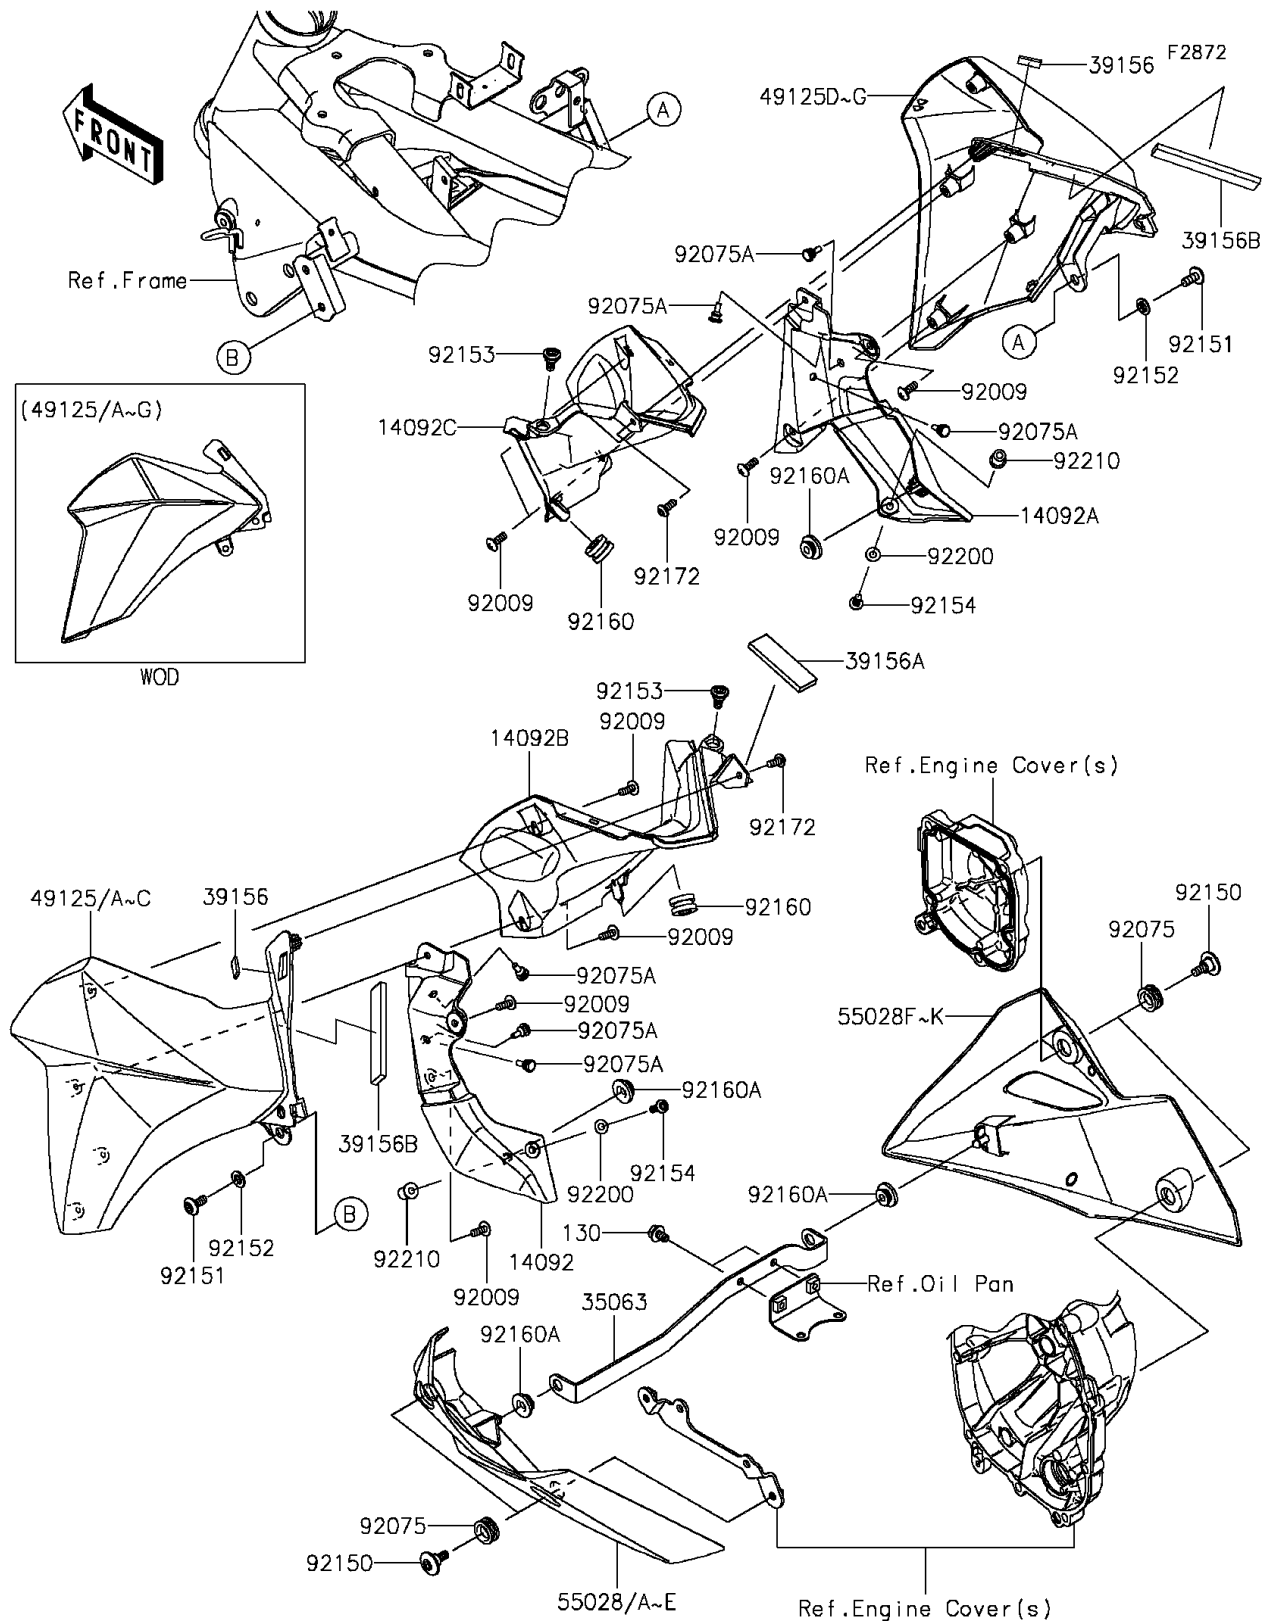

# 2015 ZR800 (European) PARTS DIAGRAM

## Cowling Lower

### Cowling Lowers

ITEM NAME	PART NUMBER	QUANTITY
COVER,RADIATOR,LH (Ref # 14092)	14092-0965	1
COVER,RADIATOR,RH (Ref # 14092A)	14092-0966	1
COVER,SHROUD,INNER,LH (Ref # 14092B)	14092-0967	1
COVER,SHROUD,INNER,RH (Ref # 14092C)	14092-0968	1
STAY,COWLING (Ref # 35063)	35063-0868	1
PAD,HEAT GUARD (Ref # 39156)	39156-0389	2
PAD,20X60X5 (Ref # 39156A)	39156-0950	1
PAD,15X90X5 (Ref # 39156B)	39156-0975	2
SHROUD,LH,P.S.WHITE (Ref # 49125)	49125-0584-25Y	1
SHROUD,LH,F.EBONY (Ref # 49125A)	49125-0584-45L	1
SHROUD,LH,M.S.BLACK (Ref # 49125B)	49125-0584-660	1
SHROUD,RH,P.S.WHITE (Ref # 49125D)	49125-0585-25Y	1
SHROUD,RH,F.EBONY (Ref # 49125E)	49125-0585-45L	1
SHROUD,RH,M.S.BLACK (Ref # 49125F)	49125-0585-660	1
COWLING,LWR,LH,P.S.WHITE (Ref # 55028A)	55028-0433-25Y	1
COWLING,LWR,LH,C.F.B.GREEN (Ref # 55028B)	55028-0433-35K	1
COWLING,LWR,LH,F.EBONY (Ref # 55028C)	55028-0433-45L	1
COWLING,LWR,RH,P.S.WHITE (Ref # 55028G)	55028-0434-25Y	1
COWLING,LWR,RH,C.F.B.GREEN (Ref # 55028H)	55028-0434-35K	1
COWLING,LWR,RH,F.EBONY (Ref # 55028I)	55028-0434-45L	1
SCREW,TAPPING,5X14 (Ref # 92009)	92009-1197	8
DAMPER (Ref # 92075)	92075-1634	4
DAMPER (Ref # 92075A)	92075-1808	6
BOLT,SOCKET,6MM (Ref # 92150)	92150-1154	4
BOLT,SOCKET,6X14 (Ref # 92151)	92151-1654	2
COLLAR,6.4X8X3.3 (Ref # 92152)	92152-1702	2
BOLT,SOCKET,6MM (Ref # 92153)	92153-1956	2
BOLT,SOCKET,5X16 (Ref # 92154)	92154-0026	2
DAMPER (Ref # 92160)	92160-1167	2

### Cowling Lowers

ITEM NAME	PART NUMBER	QUANTITY
DAMPER (Ref # 92160A)	92160-1613	4
SCREW, SOCKET, 5X14 (Ref # 92172)	92172-0823	2
WASHER, NYLON, 5.3X11.5X0.5 (Ref # 92200)	92200-1480	2
BOLT-FLANGED, 6X10 (Ref # 130)	130BB0610	2
NUT, WELL, 5MM (Ref # 92210)	92210-0498	2