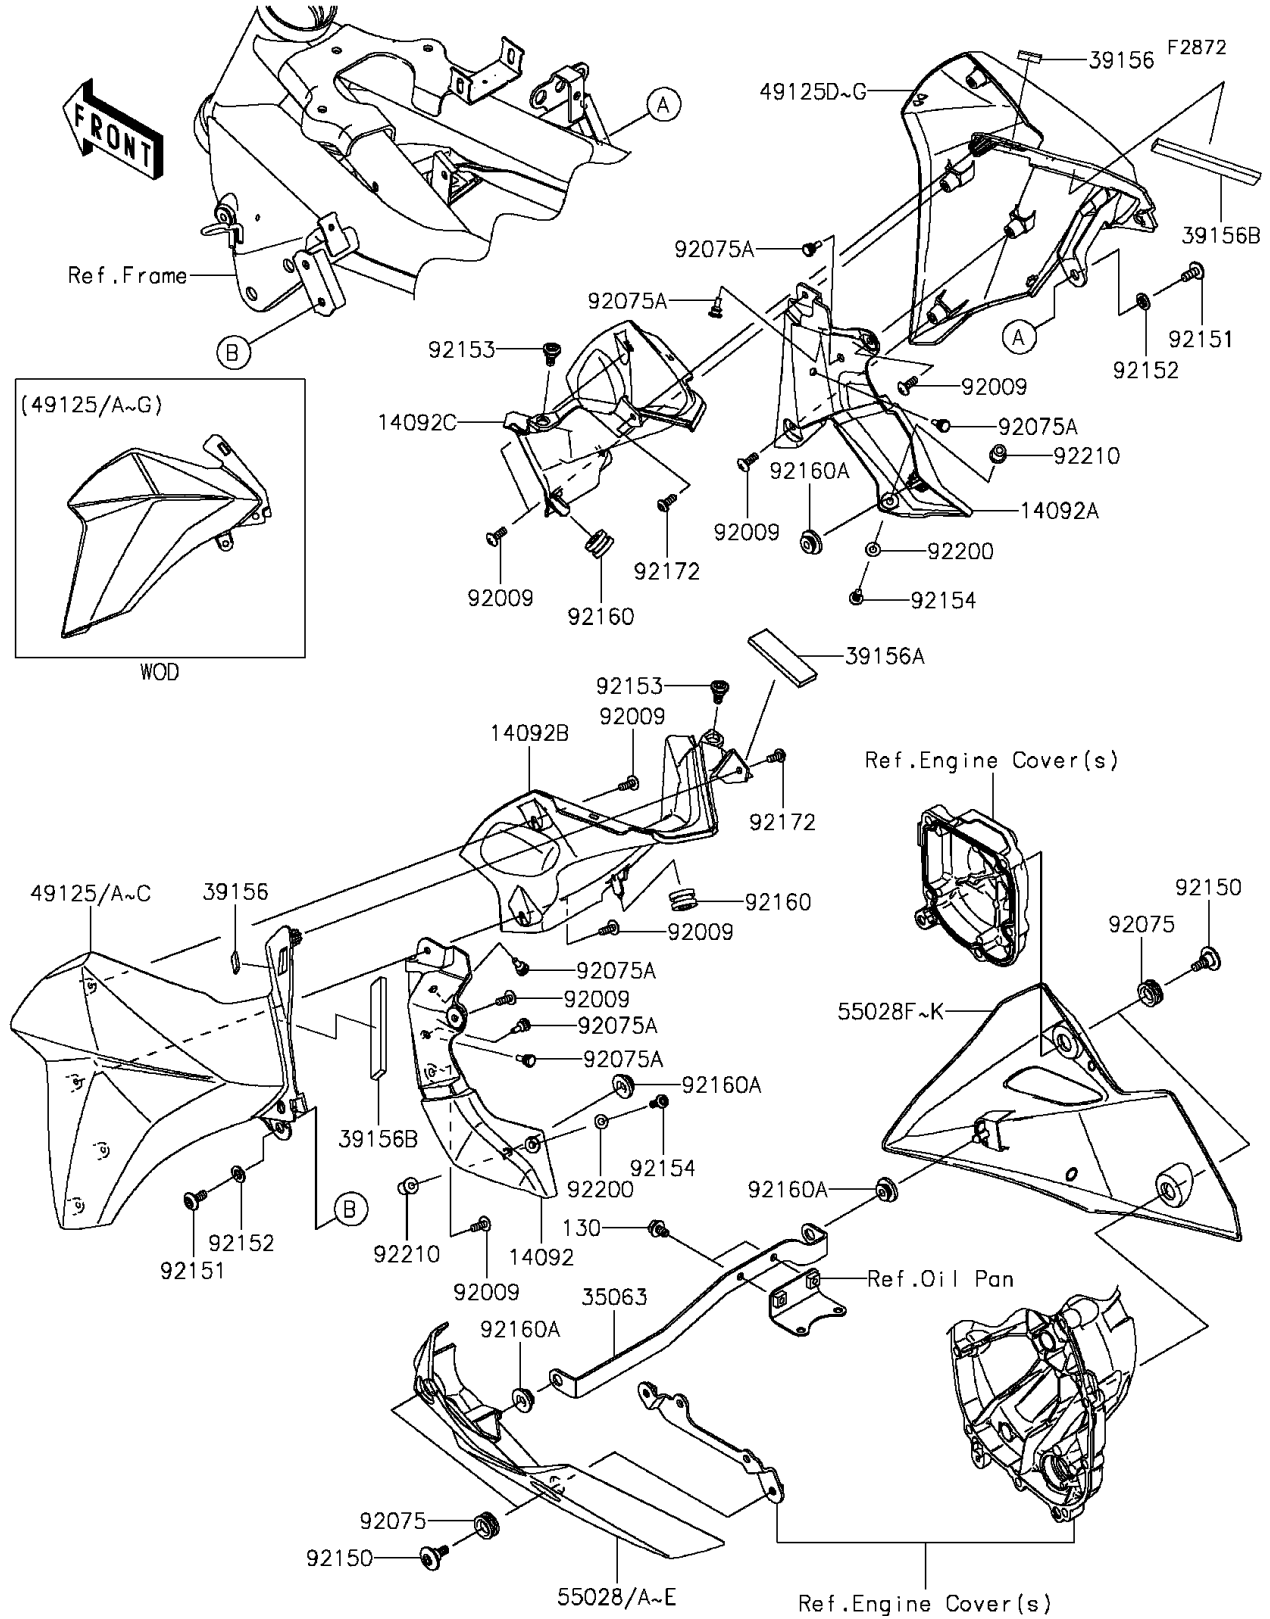

# 2015 ZR800 (European) PARTS DIAGRAM

## Cowling Lower

### Cowling Lowers

ITEM NAME	PART NUMBER	QUANTITY
COVER,RADIATOR,LH (Ref # 14092)	14092-0965	1
COVER,RADIATOR,RH (Ref # 14092A)	14092-0966	1
COVER,SHROUD,INNER,LH (Ref # 14092B)	14092-0967	1
COVER,SHROUD,INNER,RH (Ref # 14092C)	14092-0968	1
STAY,COWLING (Ref # 35063)	35063-0868	1
PAD,HEAT GUARD (Ref # 39156)	39156-0389	2
PAD,20X60X5 (Ref # 39156A)	39156-0950	1
PAD,15X90X5 (Ref # 39156B)	39156-0975	2
SHROUD,LH,P.S.WHITE (Ref # 49125)	49125-0584-25Y	1
SHROUD,LH,F.EBONY (Ref # 49125A)	49125-0584-45L	1
SHROUD,LH,M.S.BLACK (Ref # 49125B)	49125-0584-660	1
SHROUD,RH,P.S.WHITE (Ref # 49125D)	49125-0585-25Y	1
SHROUD,RH,F.EBONY (Ref # 49125E)	49125-0585-45L	1
SHROUD,RH,M.S.BLACK (Ref # 49125F)	49125-0585-660	1
COWLING,LWR,LH,P.S.WHITE (Ref # 55028A)	55028-0433-25Y	1
COWLING,LWR,LH,C.F.B.GREEN (Ref # 55028B)	55028-0433-35K	1
COWLING,LWR,LH,F.EBONY (Ref # 55028C)	55028-0433-45L	1
COWLING,LWR,RH,P.S.WHITE (Ref # 55028G)	55028-0434-25Y	1
COWLING,LWR,RH,C.F.B.GREEN (Ref # 55028H)	55028-0434-35K	1
COWLING,LWR,RH,F.EBONY (Ref # 55028I)	55028-0434-45L	1
SCREW,TAPPING,5X14 (Ref # 92009)	92009-1197	8
DAMPER (Ref # 92075)	92075-1634	4
DAMPER (Ref # 92075A)	92075-1808	6
BOLT,SOCKET,6MM (Ref # 92150)	92150-1154	4
BOLT,SOCKET,6X14 (Ref # 92151)	92151-1654	2
COLLAR,6.4X8X3.3 (Ref # 92152)	92152-1702	2
BOLT,SOCKET,6MM (Ref # 92153)	92153-1956	2
BOLT,SOCKET,5X16 (Ref # 92154)	92154-0026	2
DAMPER (Ref # 92160)	92160-1167	2

### Cowling Lowers

ITEM NAME	PART NUMBER	QUANTITY
DAMPER (Ref # 92160A)	92160-1613	4
SCREW, SOCKET, 5X14 (Ref # 92172)	92172-0823	2
WASHER, NYLON, 5.3X11.5X0.5 (Ref # 92200)	92200-1480	2
BOLT-FLANGED, 6X10 (Ref # 130)	130BB0610	2
NUT, WELL, 5MM (Ref # 92210)	92210-0498	2