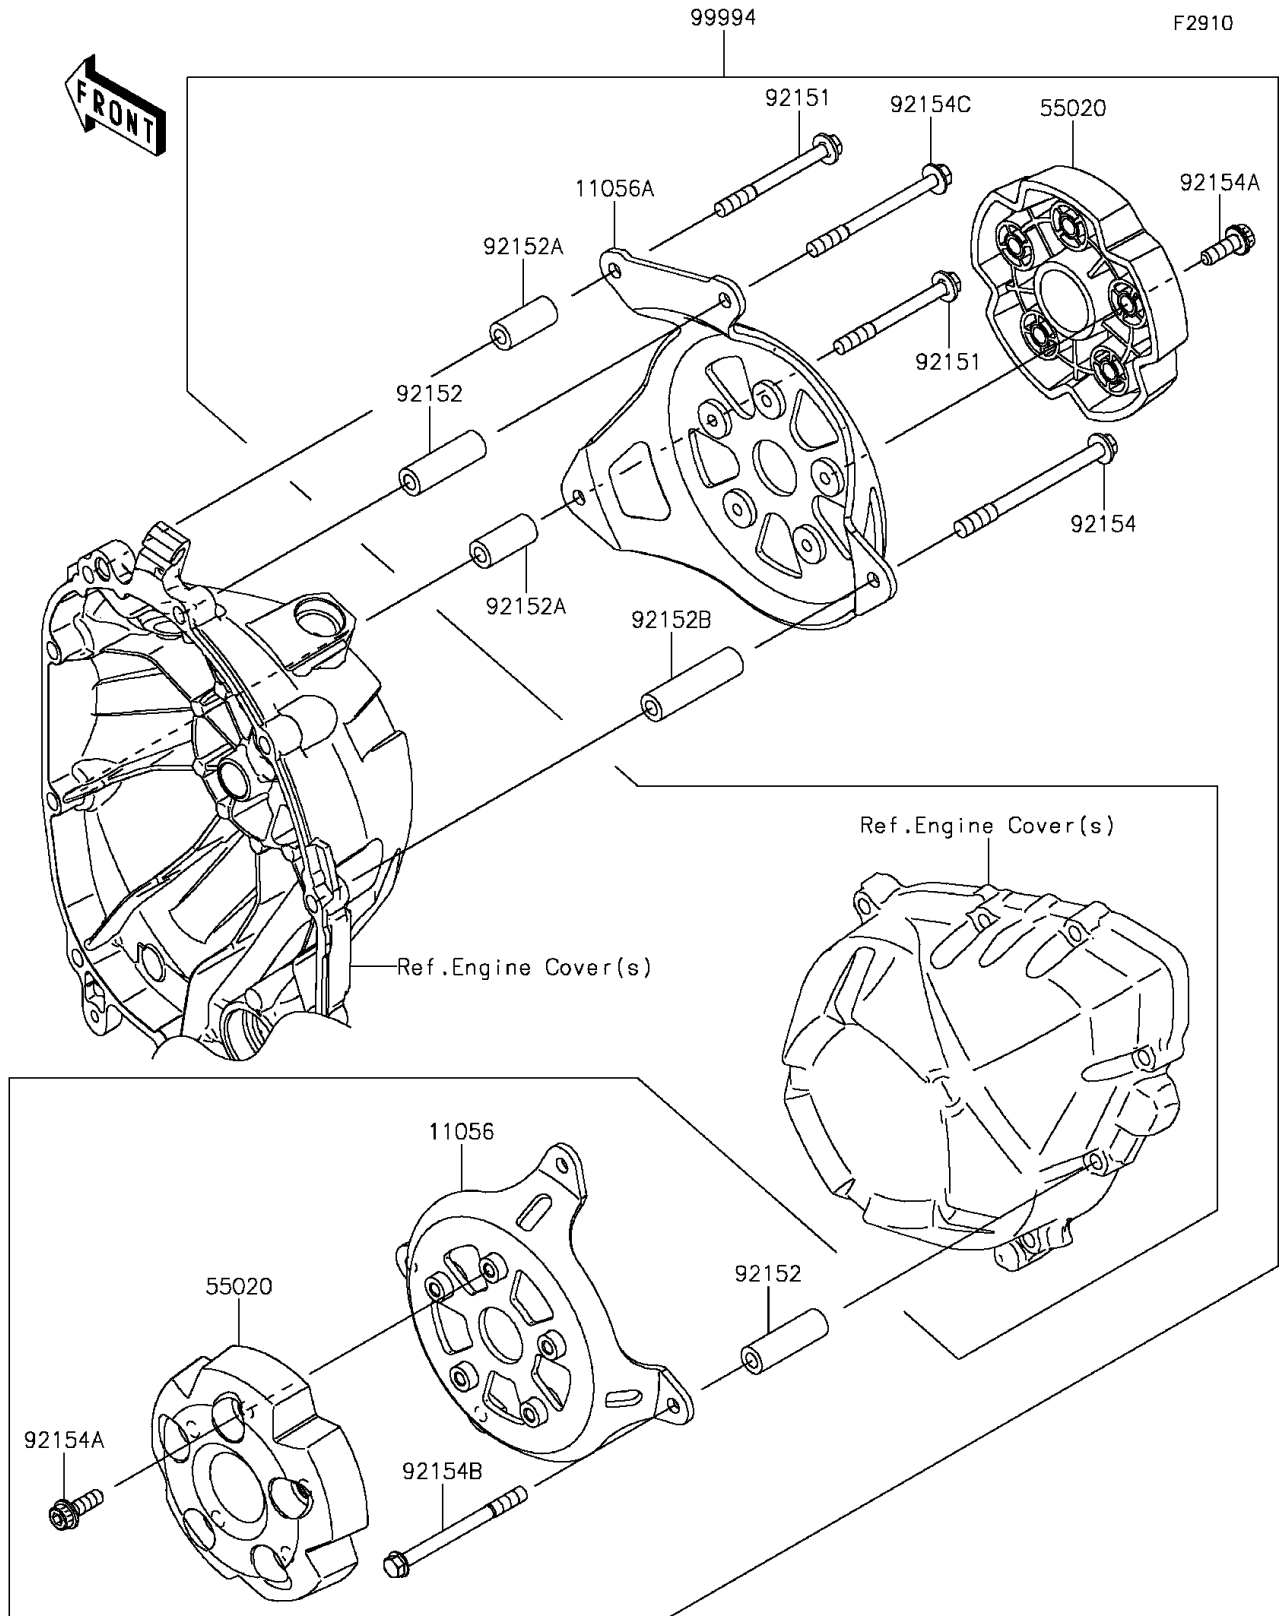

# 2013 ZR800 (European) PARTS DIAGRAM

Accessory(Engine Guard)

## 2013 ZR800 (European) PARTS LIST

Accessory(Engine Guard)

ITEM NAME	PART NUMBER	QUANTITY
BRACKET,ENGINE GUARD,LH (Ref # 11056)	11056-2358	1
BRACKET,ENGINE GUARD,RH (Ref # 11056A)	11056-2359	1
GUARD,ENGINE (Ref # 55020)	55020-0856	2
BOLT,6X60 (Ref # 92151)	92151-1791	2
COLLAR,6.5X12X37.9 (Ref # 92152)	92152-1639	5
COLLAR,6.5X12X26.8 (Ref # 92152A)	92152-1640	2
COLLAR,6.5X12X46.8 (Ref # 92152B)	92152-1641	1
BOLT,FLANGED,6X80 (Ref # 92154)	92154-0099	1
BOLT,SOCKET,6X18 (Ref # 92154A)	92154-1036	10
BOLT,FLANGED,6X70 (Ref # 92154B)	92154-1037	4
BOLT,FLANGED,6X70 (Ref # 92154C)	92154-1038	1
KIT-ACCESSORY,ENGINE GUARD (Ref # 99994)	99994-0334	1