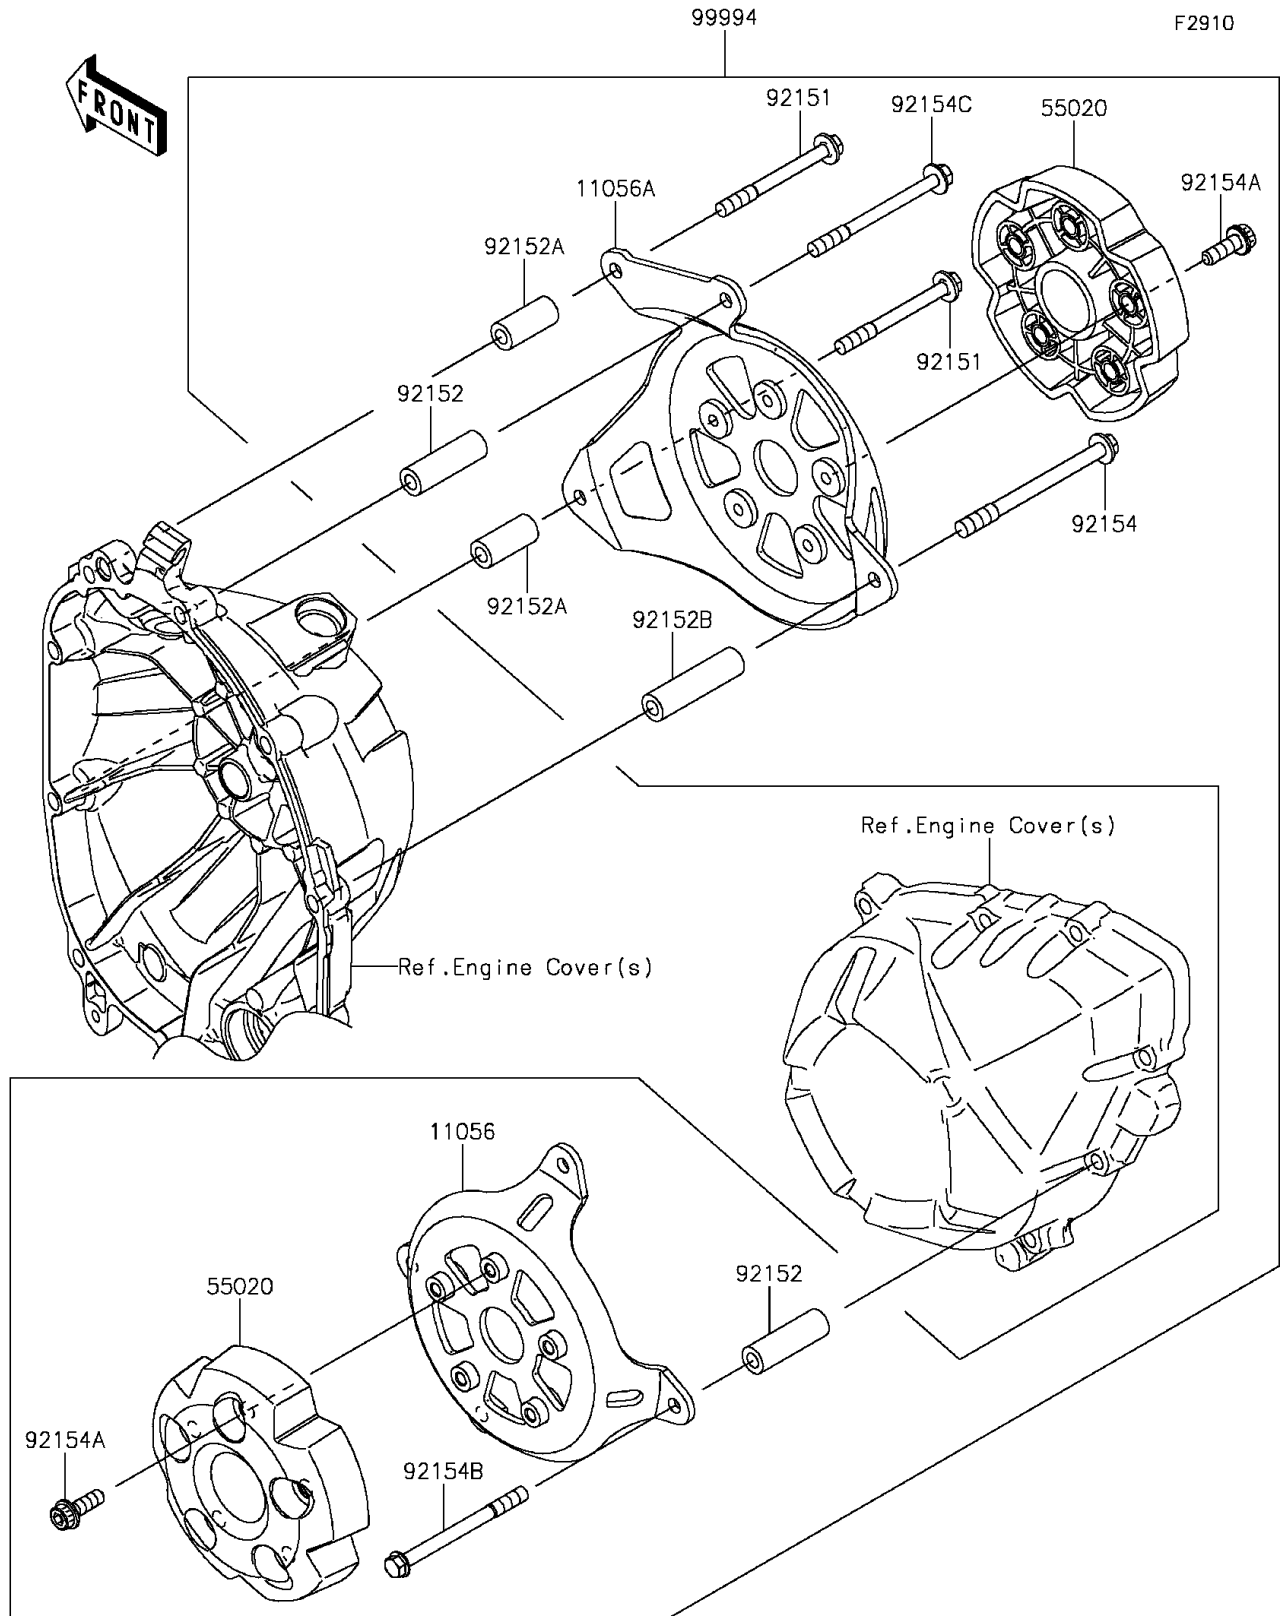

# 2015 ZR800 (European) PARTS DIAGRAM

Accessory(Engine Guard)

## 2015 ZR800 (European) PARTS LIST

Accessory(Engine Guard)

ITEM NAME	PART NUMBER	QUANTITY
BRACKET,ENGINE GUARD,LH (Ref # 11056)	11056-2358	1
BRACKET,ENGINE GUARD,RH (Ref # 11056A)	11056-2359	1
GUARD,ENGINE (Ref # 55020)	55020-0856	2
BOLT,6X60 (Ref # 92151)	92151-1791	2
COLLAR,6.5X12X37.9 (Ref # 92152)	92152-1639	5
COLLAR,6.5X12X26.8 (Ref # 92152A)	92152-1640	2
COLLAR,6.5X12X46.8 (Ref # 92152B)	92152-1641	1
BOLT,FLANGED,6X80 (Ref # 92154)	92154-0099	1
BOLT,SOCKET,6X18 (Ref # 92154A)	92154-1036	10
BOLT,FLANGED,6X70 (Ref # 92154B)	92154-1037	4
BOLT,FLANGED,6X70 (Ref # 92154C)	92154-1038	1
KIT-ACCESSORY,ENGINE GUARD (Ref # 99994)	99994-0334	1