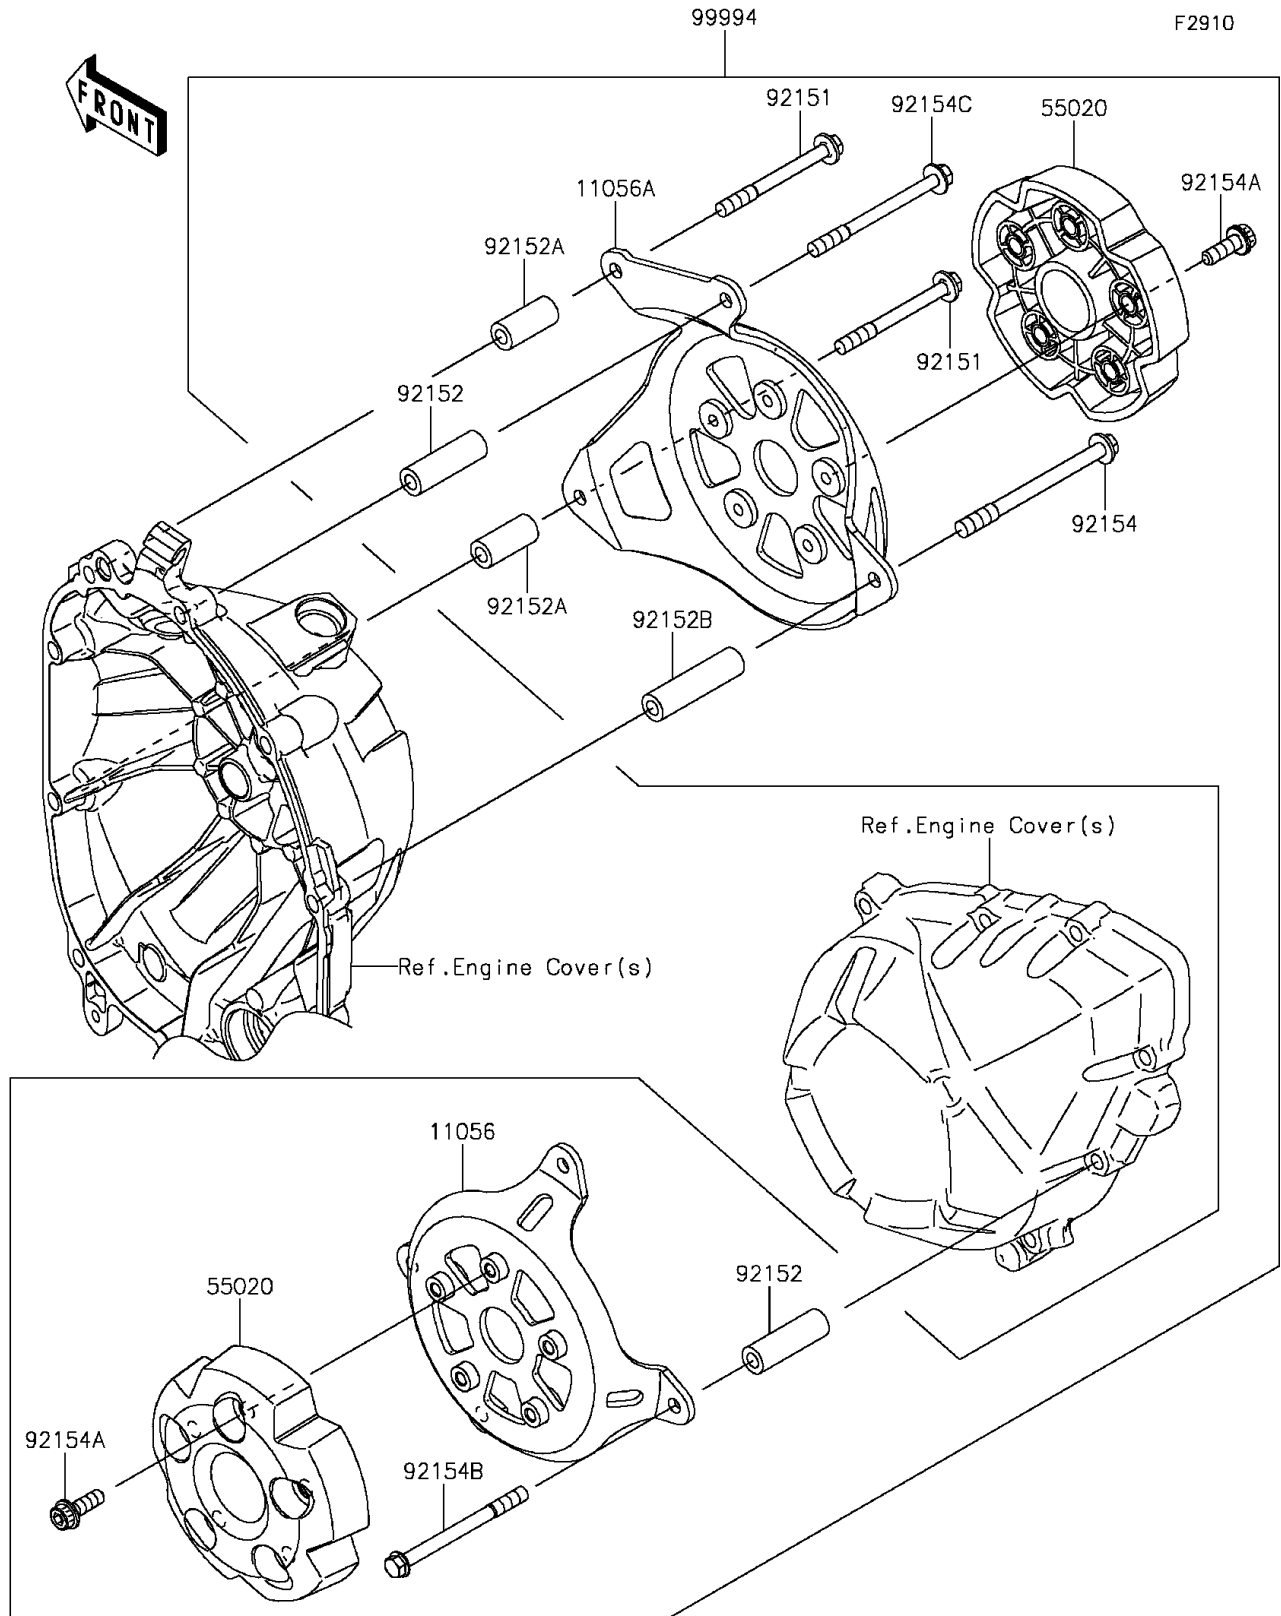

2015 ZR800 (European) PARTS DIAGRAM

Accessory(Engine Guard)

2015 ZR800 (European) PARTS LIST

Accessory(Engine Guard)

ITEM NAME	PART NUMBER	QUANTITY
BRACKET,ENGINE GUARD,LH (Ref # 11056)	11056-2358	1
BRACKET,ENGINE GUARD,RH (Ref # 11056A)	11056-2359	1
GUARD,ENGINE (Ref # 55020)	55020-0856	2
BOLT,6X60 (Ref # 92151)	92151-1791	2
COLLAR,6.5X12X37.9 (Ref # 92152)	92152-1639	5
COLLAR,6.5X12X26.8 (Ref # 92152A)	92152-1640	2
COLLAR,6.5X12X46.8 (Ref # 92152B)	92152-1641	1
BOLT,FLANGED,6X80 (Ref # 92154)	92154-0099	1
BOLT,SOCKET,6X18 (Ref # 92154A)	92154-1036	10
BOLT,FLANGED,6X70 (Ref # 92154B)	92154-1037	4
BOLT,FLANGED,6X70 (Ref # 92154C)	92154-1038	1
KIT-ACCESSORY,ENGINE GUARD (Ref # 99994)	99994-0334	1