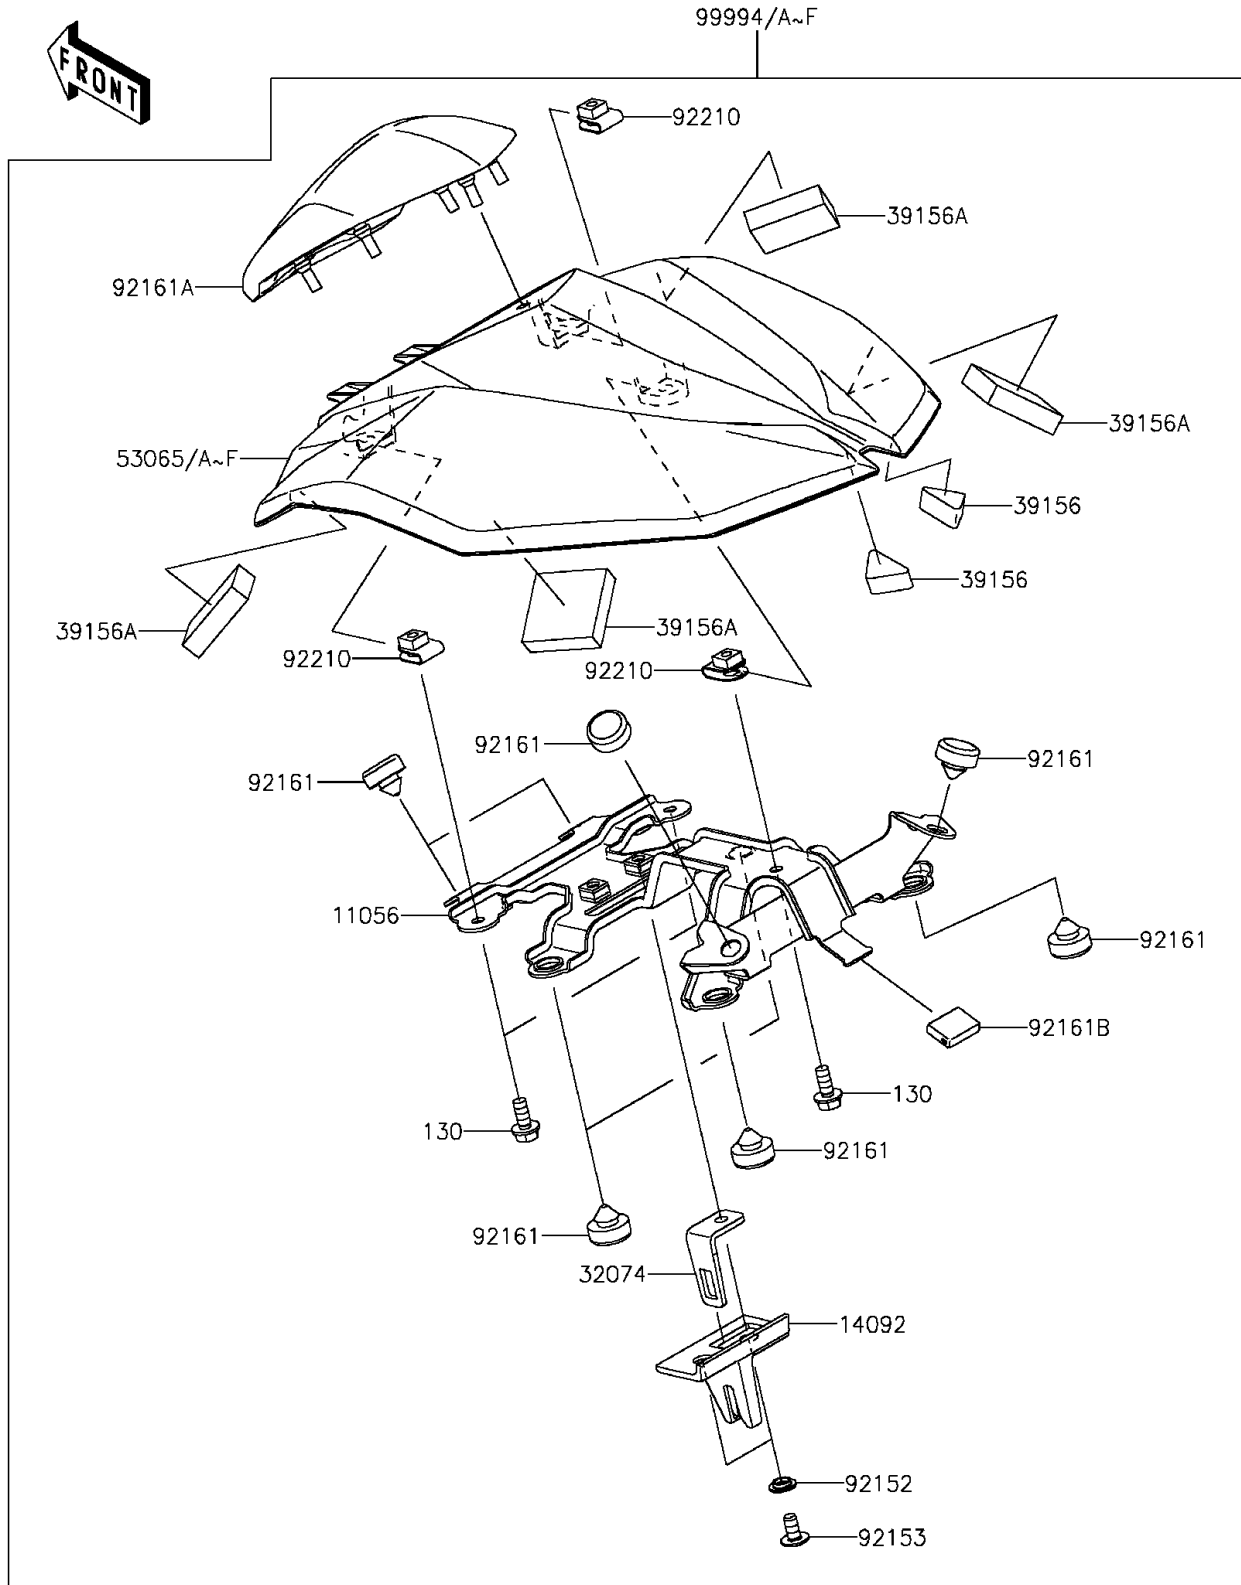

2014 ZR800 (European) PARTS DIAGRAM

Accessory(Single Seat Cover)

F2910A

2014 ZR800 (European) PARTS LIST

Accessory(Single Seat Cover)

ITEM NAME	PART NUMBER	QUANTITY
BOLT-FLANGED,6X14 (Ref # 130)	130BA0614	3
BRACKET (Ref # 11056)	11056-2690	1
COVER (Ref # 14092)	14092-0248	1
BRACKET-LOCK (Ref # 32074)	32074-0017	1
PAD,UPP COWLING,CNT (Ref # 39156)	39156-0099	2
PAD,38X38X10 (Ref # 39156A)	39156-0894	4
COVER SEAT,C.B.ORANGE (Ref # 53065)	53065-0023-15T	1
COVER SEAT,C.F.B.GREEN (Ref # 53065B)	53065-0023-35K	1
COVER SEAT,M.F.S.BLACK (Ref # 53065F)	53065-0023-739	1
COLLAR (Ref # 92152)	92152-0250	2
BOLT,SOCKET,6X12 (Ref # 92153)	92153-1617	2
DAMPER,10X20X8 (Ref # 92161)	92161-0855	8
DAMPER,CUSHION (Ref # 92161A)	92161-1460	1
DAMPER (Ref # 92161B)	92161-1472	1
NUT,6MM (Ref # 92210)	92210-0277	3
KIT,SINGLE SEAT,C.B.ORANGE (Ref # 99994)	99994-0410-15T	1
KIT,SINGLE SEAT,C.F.B.GREEN (Ref # 99994B)	99994-0410-35K	1
KIT,SINGLE SEAT,M.F.S.BLACK (Ref # 99994F)	99994-0410-739	1