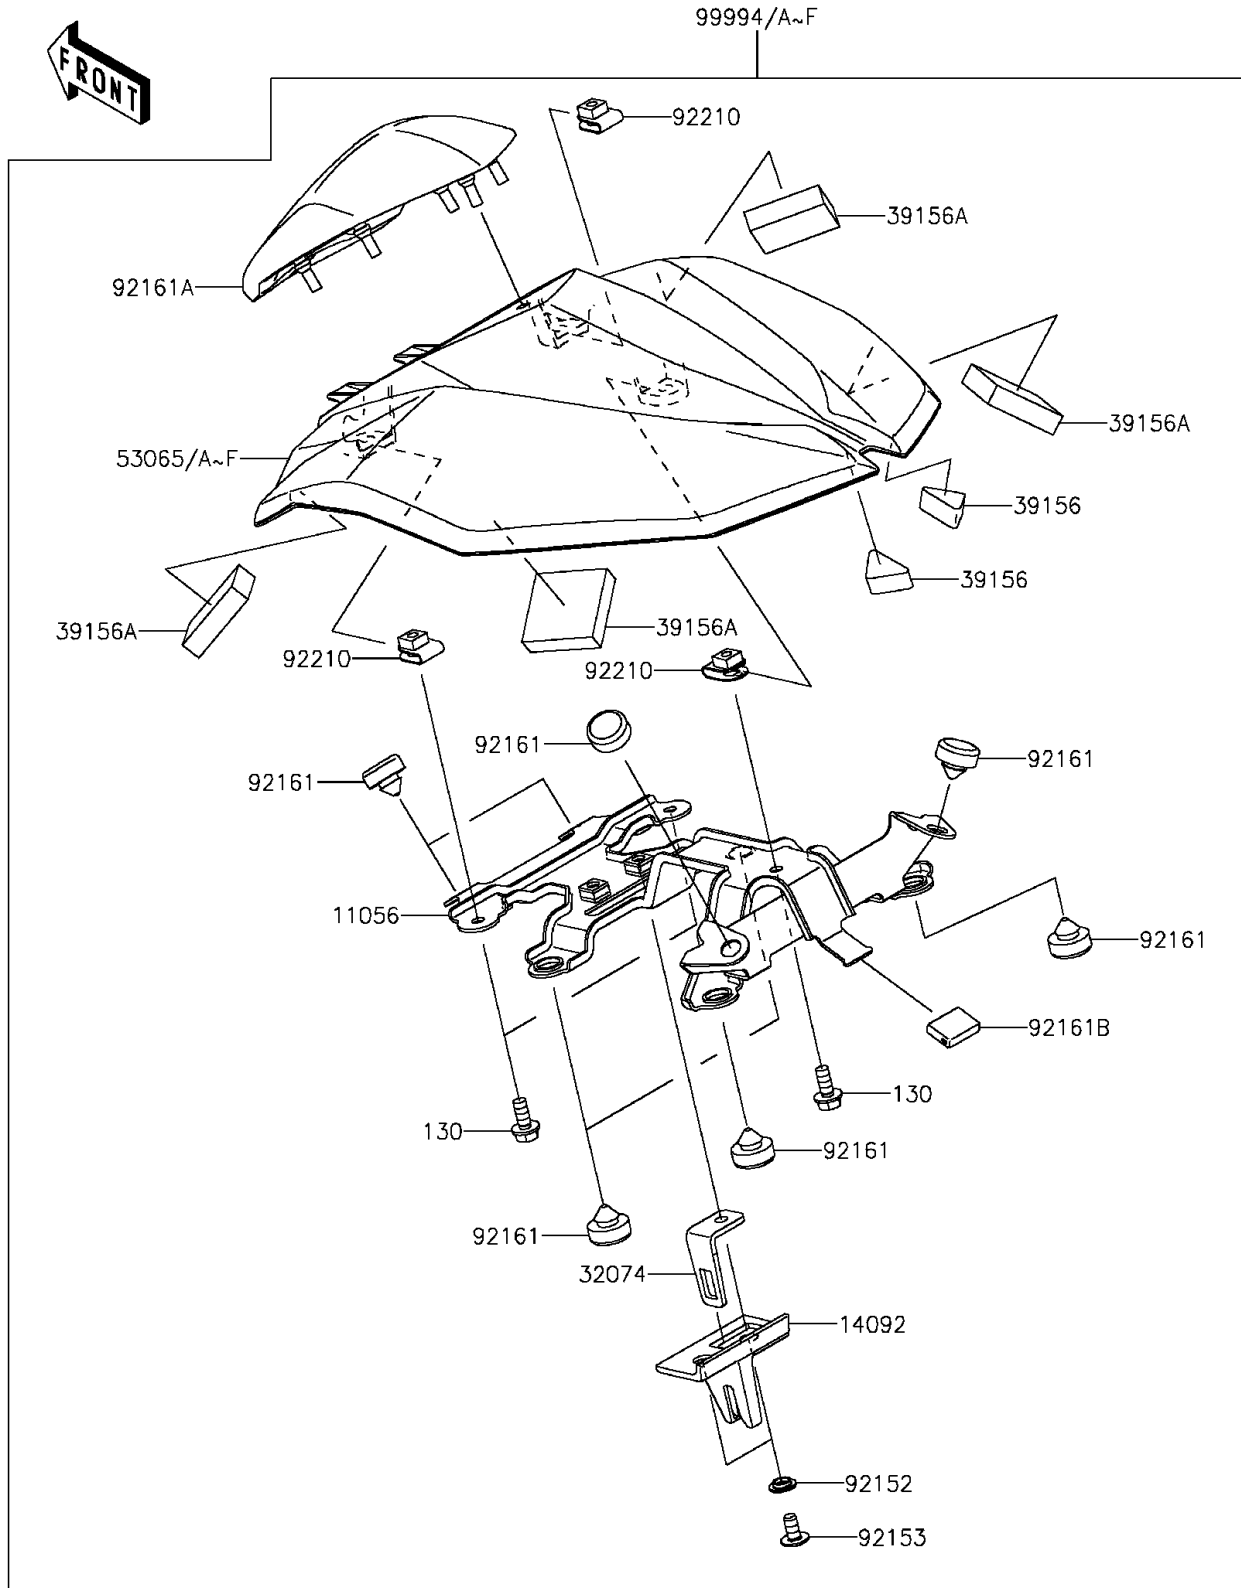

# 2015 ZR800 (European) PARTS DIAGRAM

Accessory(Single Seat Cover)

F2910A

## 2015 ZR800 (European) PARTS LIST

Accessory(Single Seat Cover)

ITEM NAME	PART NUMBER	QUANTITY
BOLT-FLANGED,6X14 (Ref # 130)	130BA0614	3
BRACKET (Ref # 11056)	11056-2690	1
COVER (Ref # 14092)	14092-0248	1
BRACKET-LOCK (Ref # 32074)	32074-0017	1
PAD,UPP COWLING,CNT (Ref # 39156)	39156-0099	2
PAD,38X38X10 (Ref # 39156A)	39156-0894	4
COVER SEAT,M.S.BLACK (Ref # 53065E)	53065-0023-660	1
COLLAR (Ref # 92152)	92152-0250	2
BOLT,SOCKET,6X12 (Ref # 92153)	92153-1617	2
DAMPER,10X20X8 (Ref # 92161)	92161-0855	8
DAMPER,CUSHION (Ref # 92161A)	92161-1460	1
DAMPER (Ref # 92161B)	92161-1472	1
NUT,6MM (Ref # 92210)	92210-0277	3
KIT,SINGLE SEAT,M.S.BLACK (Ref # 99994E)	99994-0410-660	1