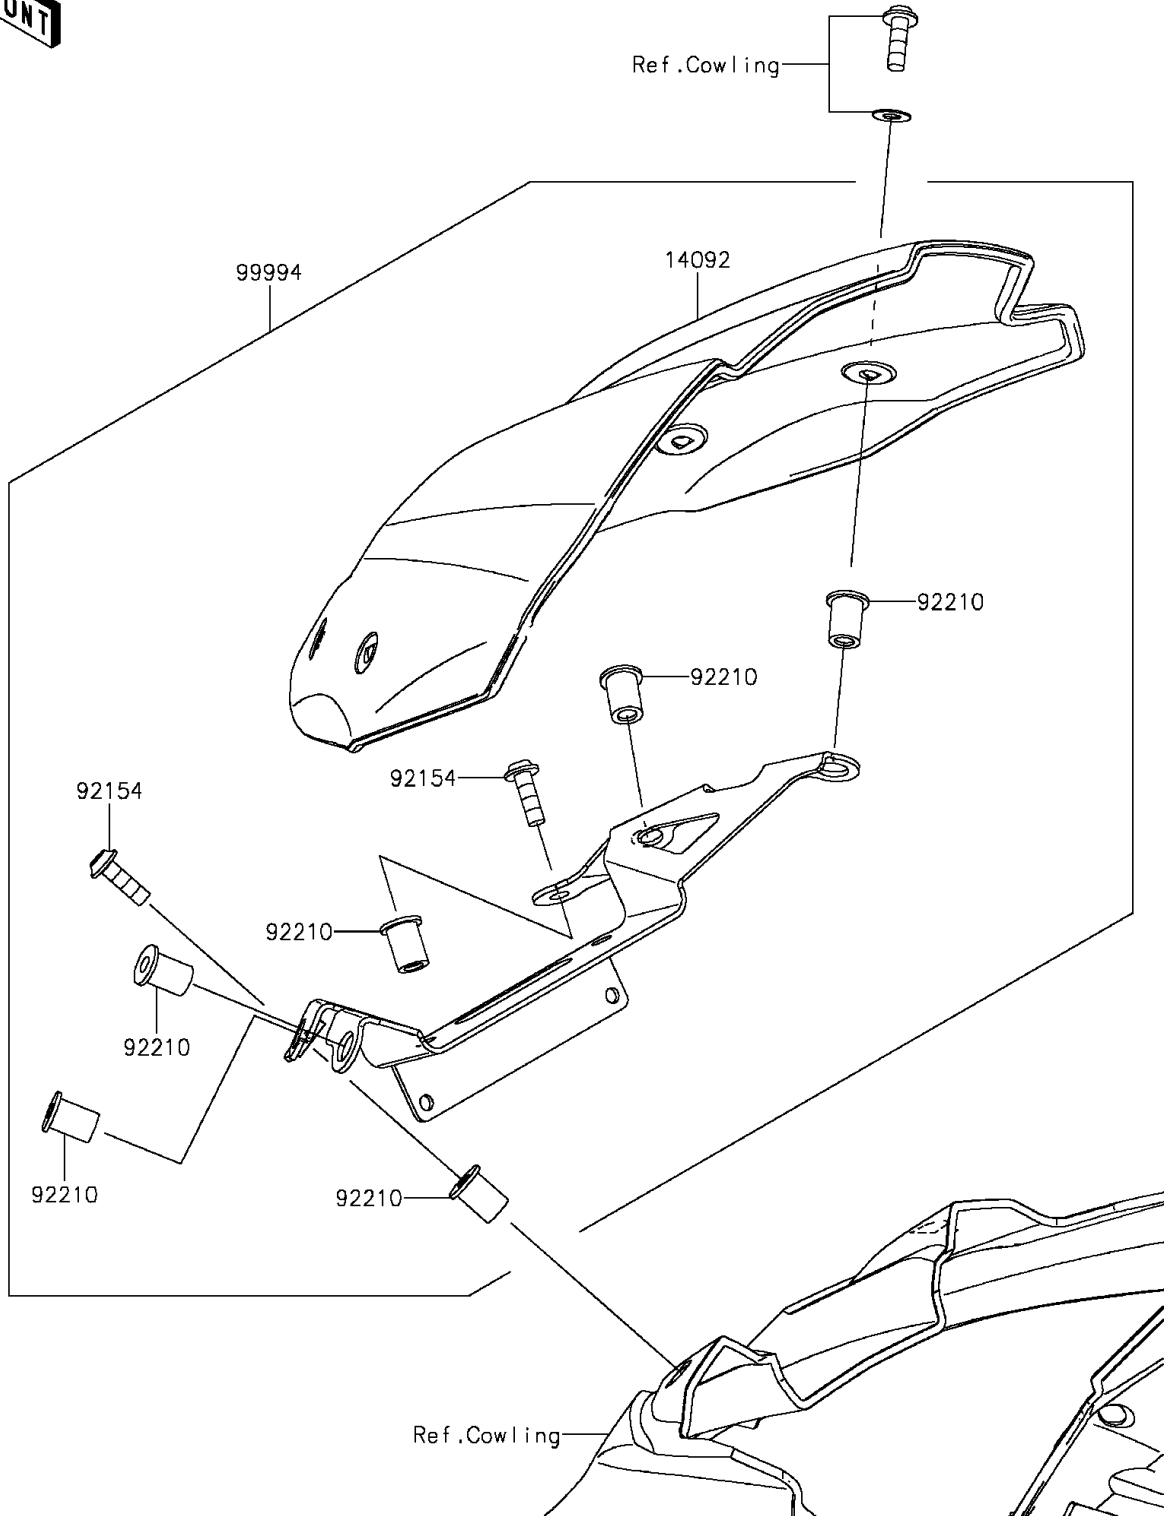

2015 ZR800 (European) PARTS DIAGRAM

Accessory(Meter Cover)

F2910B

2015 ZR800 (European) PARTS LIST

Accessory(Meter Cover)

| ITEM NAME | PART NUMBER | QUANTITY |
|---|-------------|----------|
| COVER,METER (Ref # 14092) | 14092-0987 | 1 |
| BOLT,SOCKET,5X16 (Ref # 92154) | 92154-0026 | 2 |
| NUT,WELL,5MM (Ref # 92210) | 92210-0498 | 6 |
| KIT-ACCESSORY,METER COVER (Ref # 99994) | 99994-0337 | 1 |