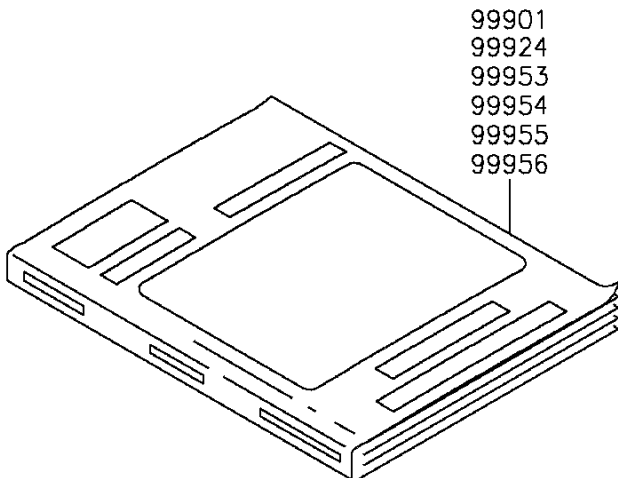

2015 ZR800 (European) PARTS DIAGRAM

Manual

F2920

Owner's Manual
(Local Procurement)

Ref.No.	Language
(99976/B)	English
	French
	German
(99976A/C)	Italian
	Spanish
	Dutch

Service Manual

Ref.No.	Language
(99901)	Dutch
(99924)	English
(99953)	German
(99954)	French
(99955)	Italian
(99956)	Spanish