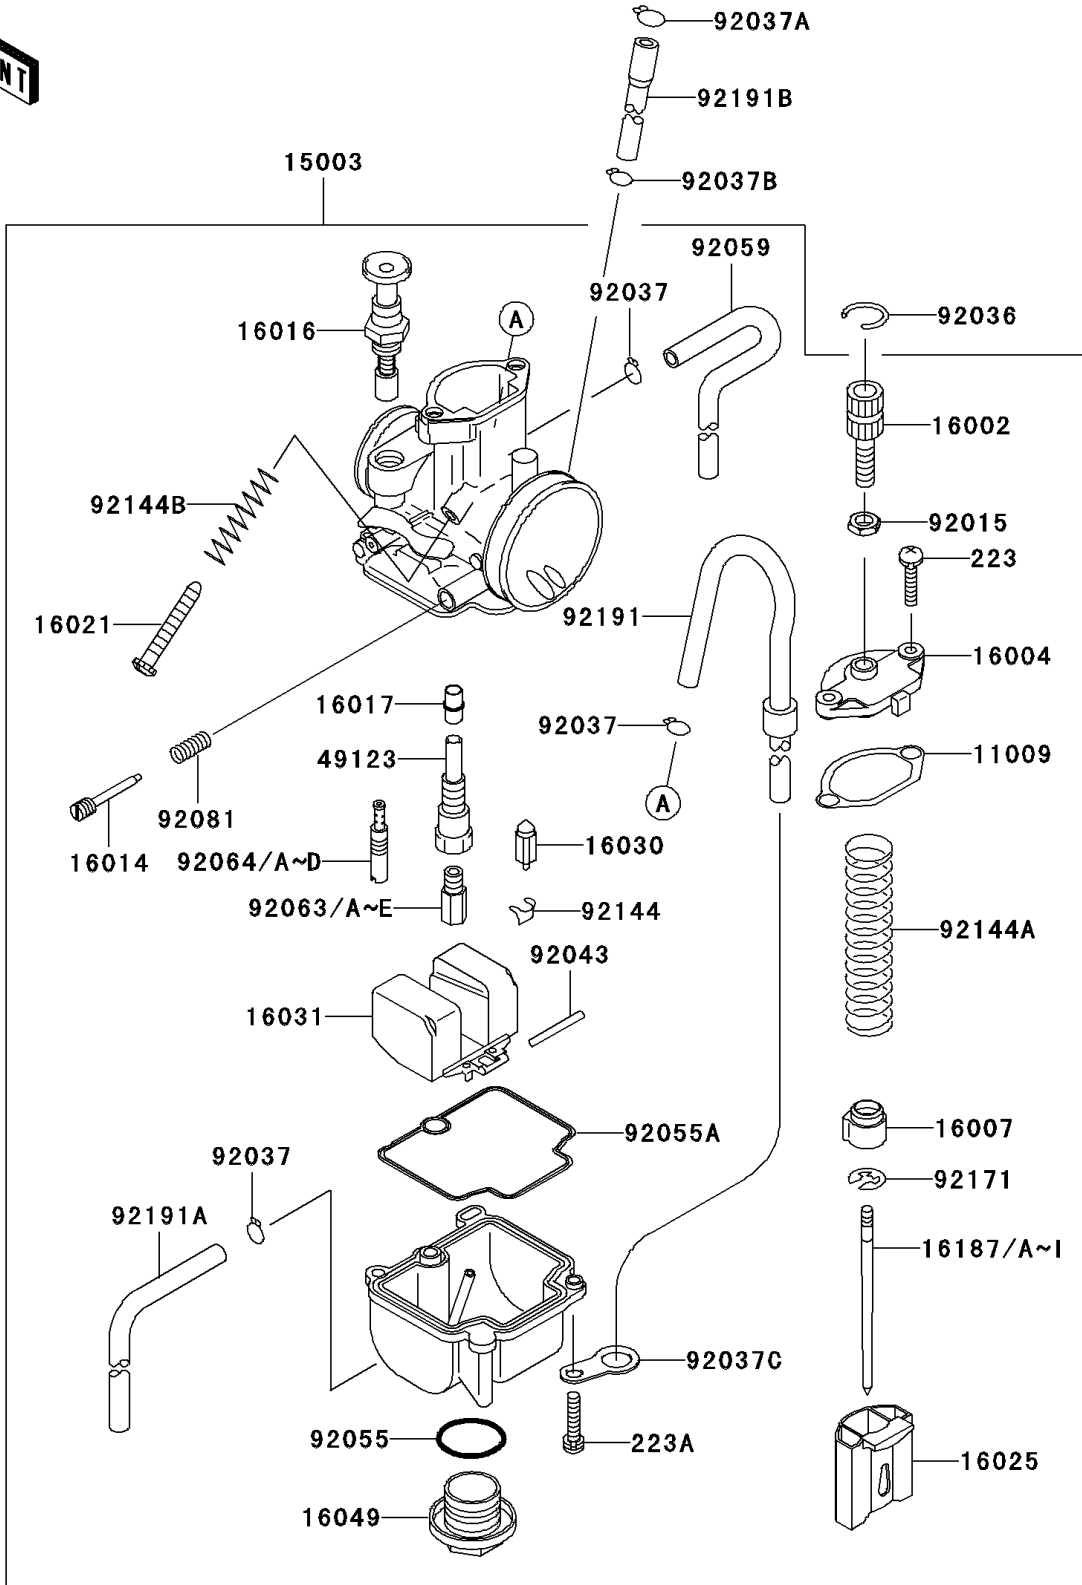

2006 KX100 PARTS DIAGRAM

Carburetor

E1611