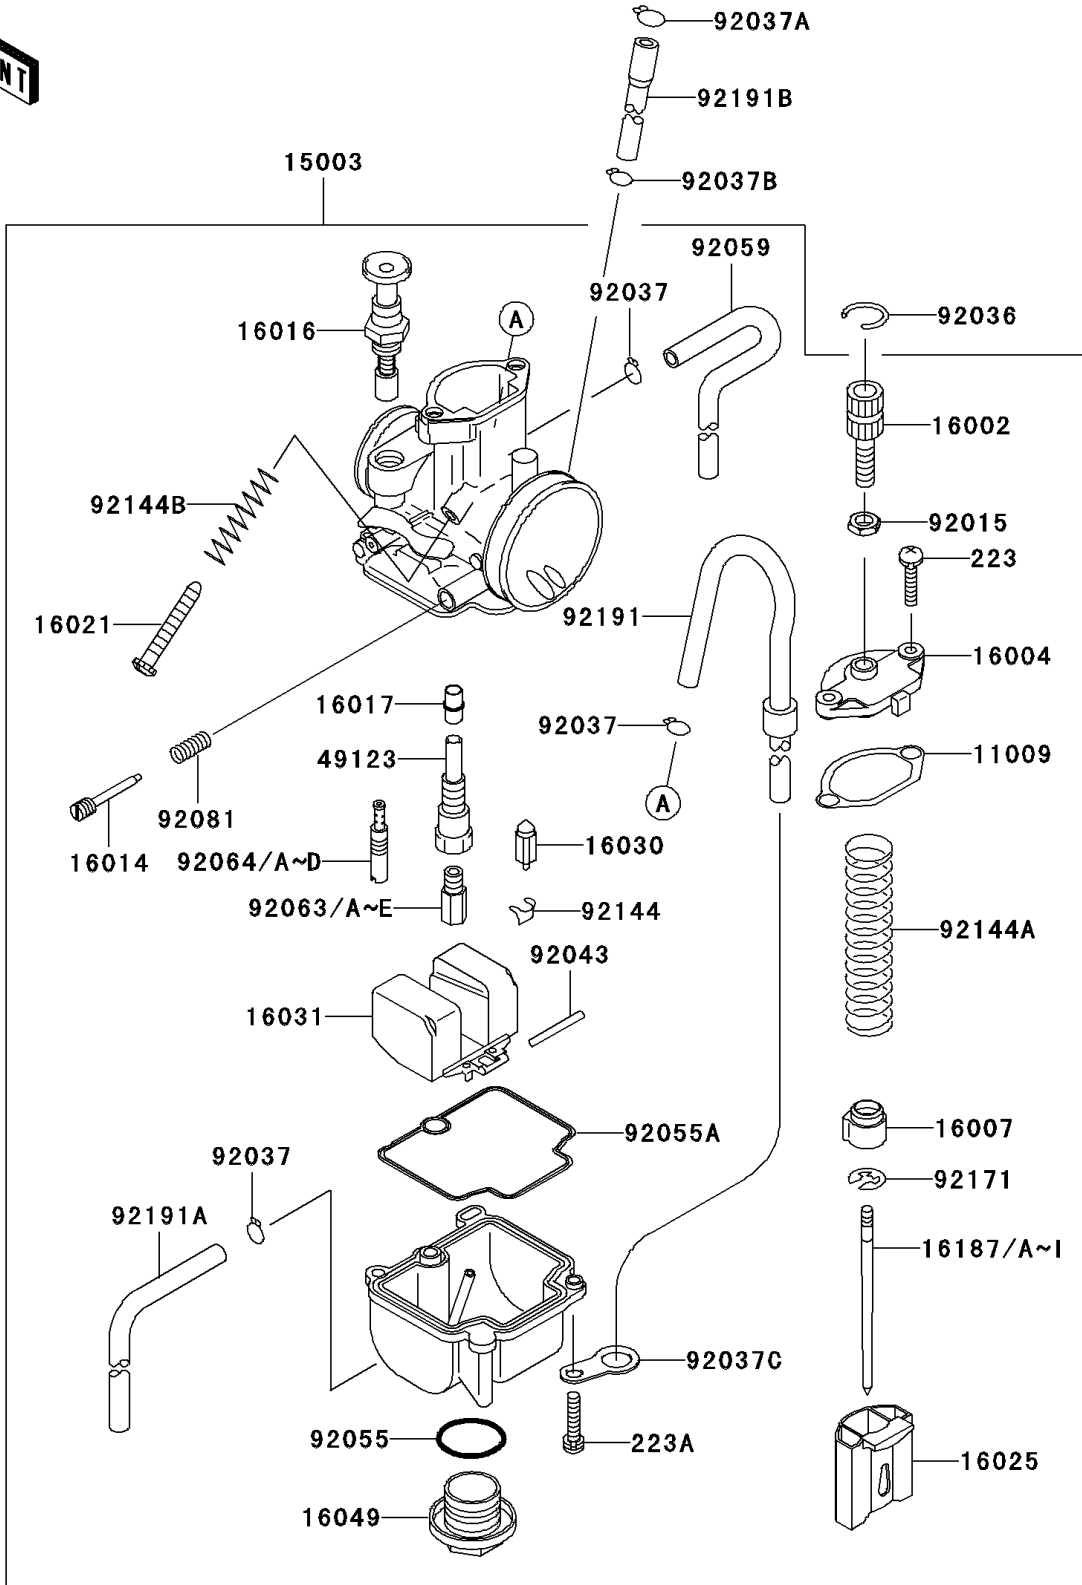

2008 KX™100 PARTS DIAGRAM

Carburetor

E1611