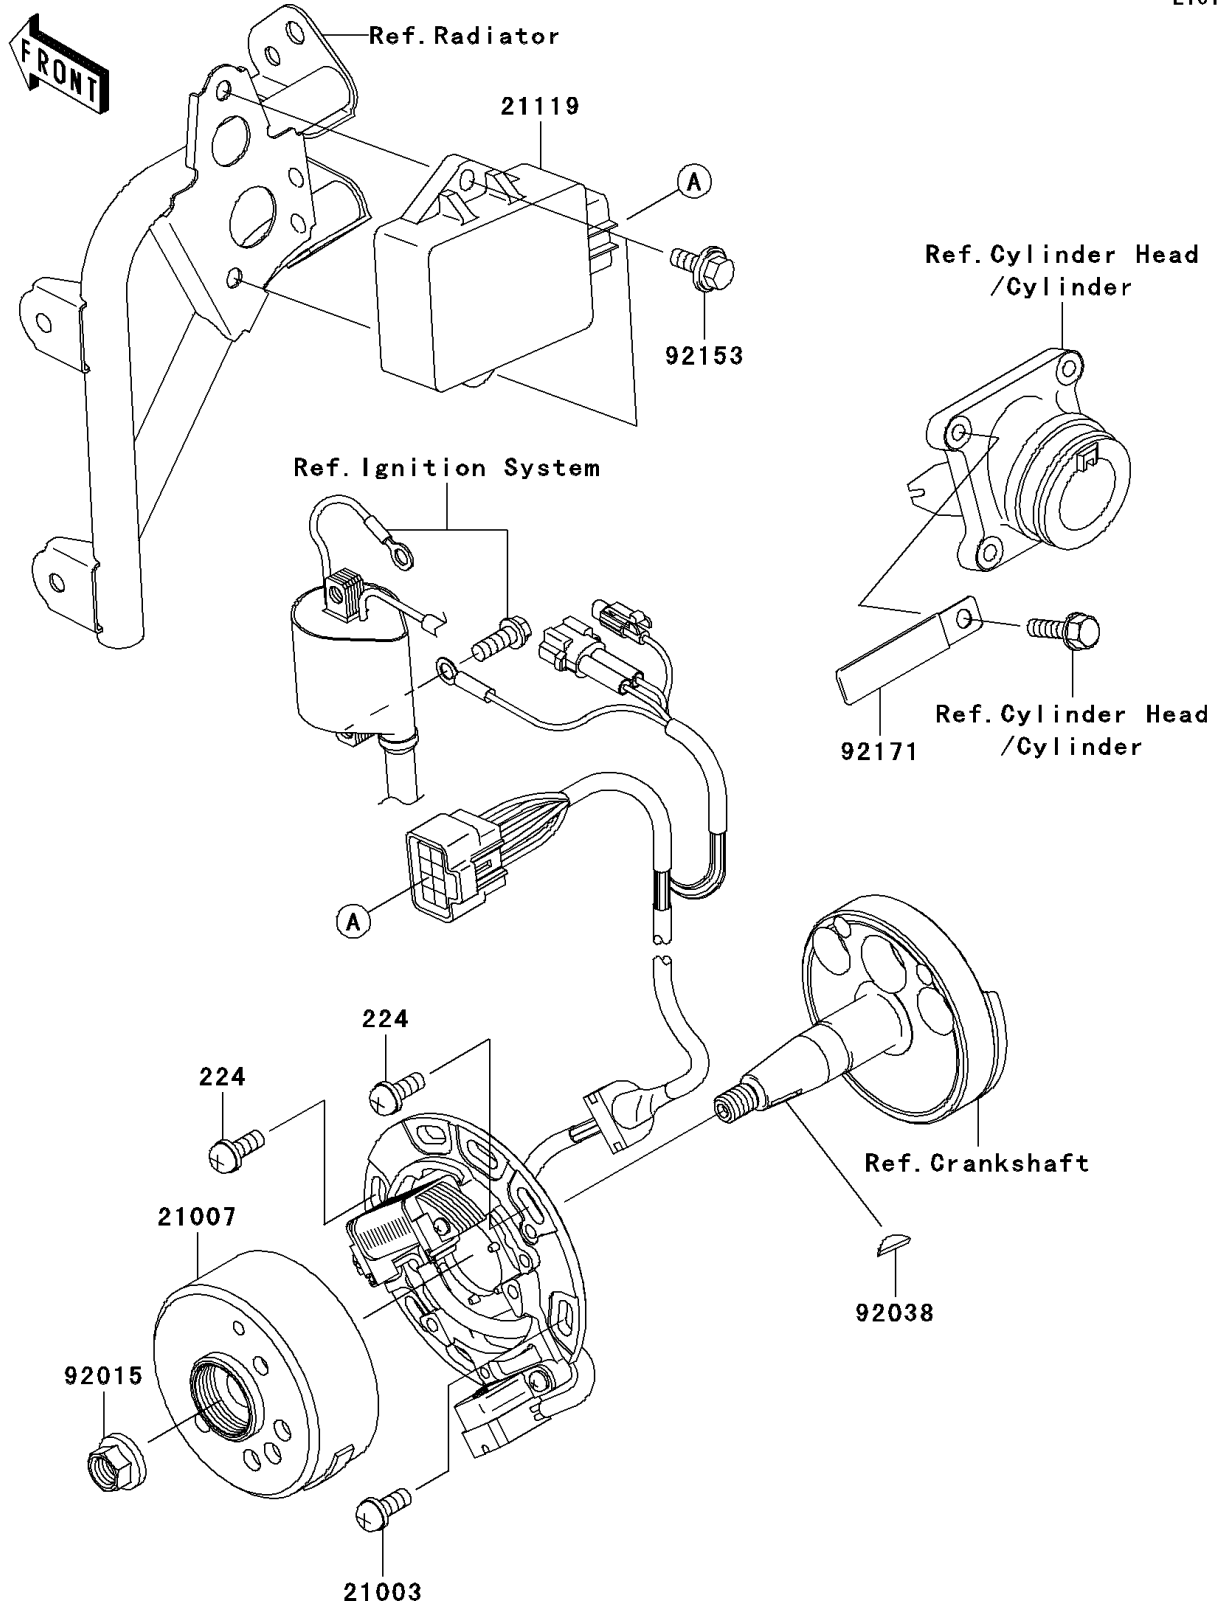

# 2009 KX™100 PARTS DIAGRAM

Generator

E1810

## 2009 KX™100 PARTS LIST

### Generator

| ITEM NAME                          | PART NUMBER | QUANTITY |
|------------------------------------|-------------|----------|
| SCREW-PAN-WP-CROS,6X14 (Ref # 224) | 224AA0614   | 3        |
| STATOR (Ref # 21003)               | 21003-0032  | 1        |
| ROTOR (Ref # 21007)                | 21007-0074  | 1        |
| IGNITER (Ref # 21119)              | 21119-0049  | 1        |
| NUT,FLANGED,10MM (Ref # 92015)     | 92015-077   | 1        |
| KEY,WOODRUFF (Ref # 92038)         | 92038-001   | 1        |
| BOLT,6X16 (Ref # 92153)            | 92153-0863  | 2        |
| CLAMP (Ref # 92171)                | 92171-0652  | 1        |