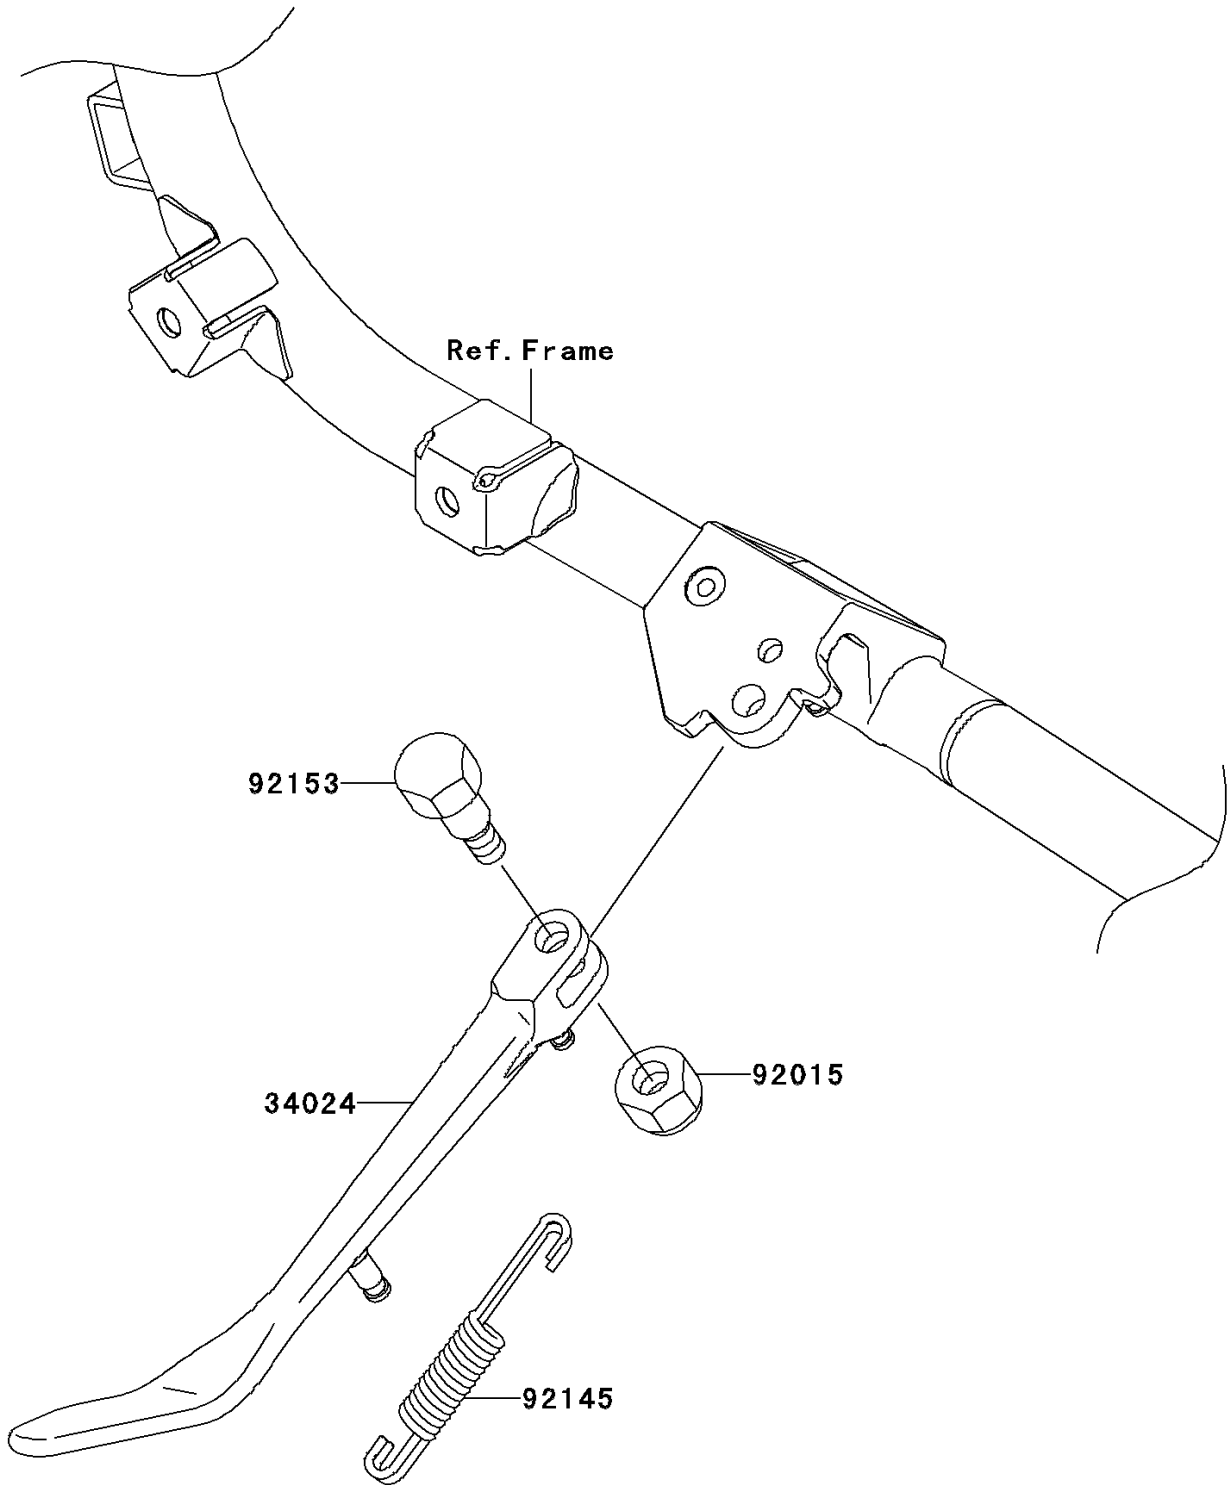

2009 Vulcan® 1700 Classic LT PARTS DIAGRAM

Stand(s)

F2190

2009 Vulcan® 1700 Classic LT PARTS LIST

Stand(s)

ITEM NAME	PART NUMBER	QUANTITY
STAND-SIDE (Ref # 34024)	34024-0014	1
NUT,LOCK,10MM,BLACK (Ref # 92015)	92015-1188	1
SPRING,SIDE STAND (Ref # 92145)	92145-0083	1
BOLT,SIDE STAND,10MM (Ref # 92153)	92153-1416	1