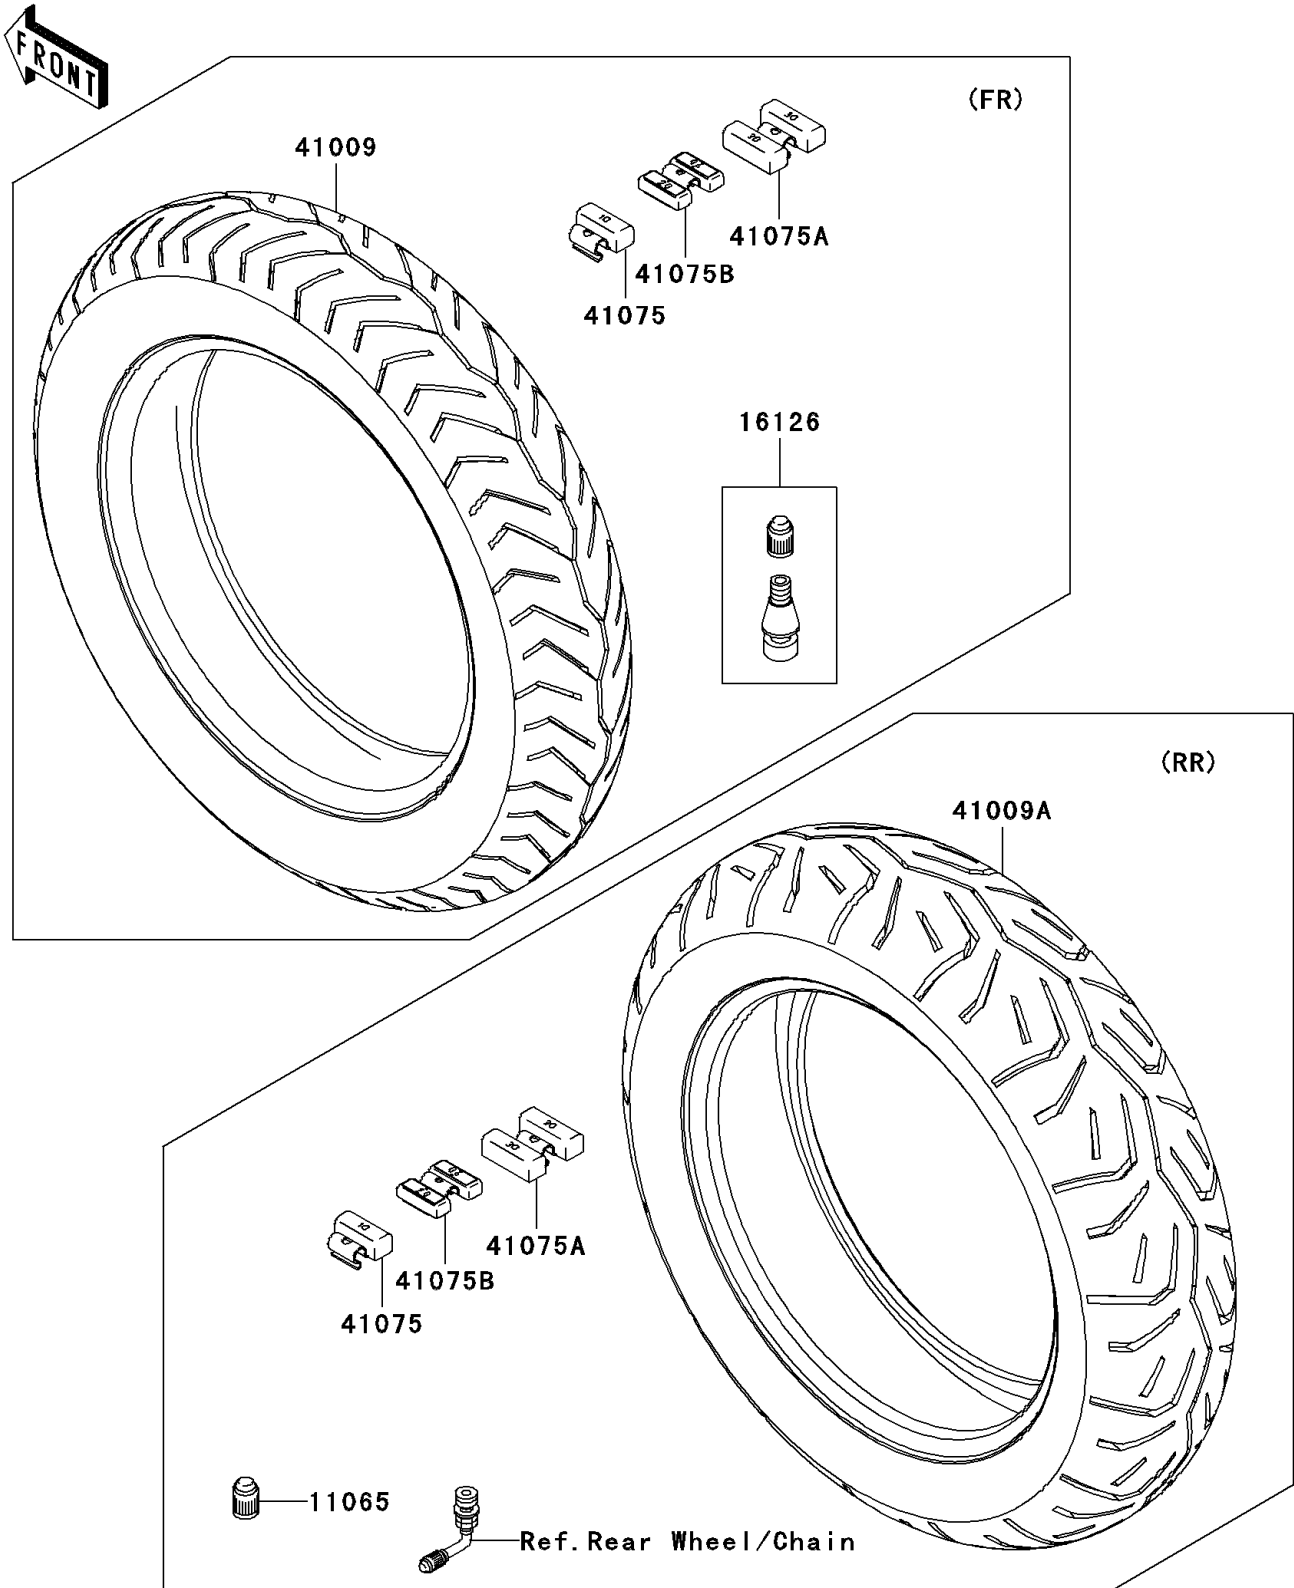

# 2009 Vulcan® 1700 Classic LT PARTS DIAGRAM

Tires

F2210

## 2009 Vulcan® 1700 Classic LT PARTS LIST

### Tires

ITEM NAME	PART NUMBER	QUANTITY
CAP (Ref # 11065)	11065-1112	1
VALVE,TIRE (Ref # 16126)	16126-1140	1
TIRE,FR,130/90B16 67H,G721E (Ref # 41009)	41009-0227	1
TIRE,RR,170/70B16 75H,G722E (Ref # 41009A)	41009-0228	1
BALANCER-WHEEL,10G,SILVER (Ref # 41075)	41075-0007	AR
BALANCER-WHEEL,30G,SILVER (Ref # 41075A)	41075-0017	AR
BALANCER-WHEEL,20G,SILVER (Ref # 41075B)	41075-0018	AR