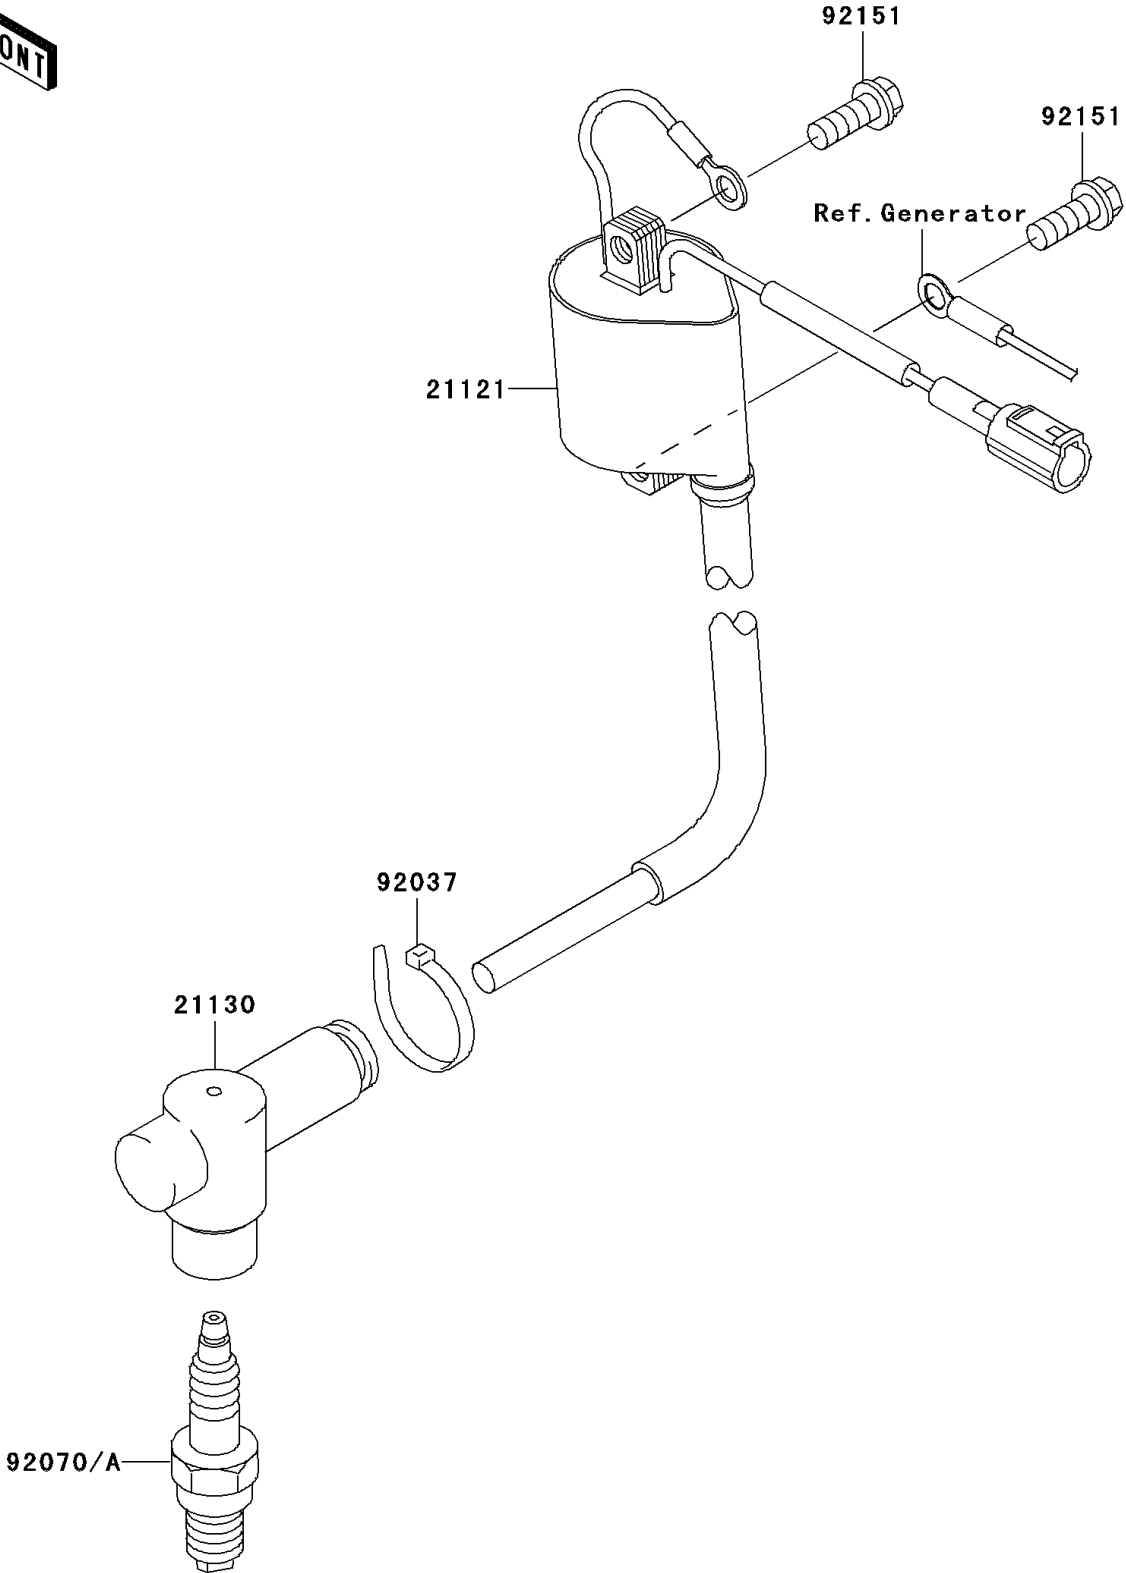

2006 KX100 PARTS DIAGRAM

Ignition System

E1830

2006 KX100 PARTS LIST

Ignition System

ITEM NAME	PART NUMBER	QUANTITY
COIL-IGNITION (Ref # 21121)	21121-0022	1
CAP-SPARK PLUG (Ref # 21130)	21130-1077	1
CLAMP (Ref # 92037)	92037-1173	1
PLUG-SPARK,BR9EVX(NGK),SOLID (Ref # 92070)	92070-1228	AR
PLUG-SPARK,R6252K-105NGK,SOLID (Ref # 92070A)	92070-1241	1
BOLT,6X18 (Ref # 92151)	92151-1311	2