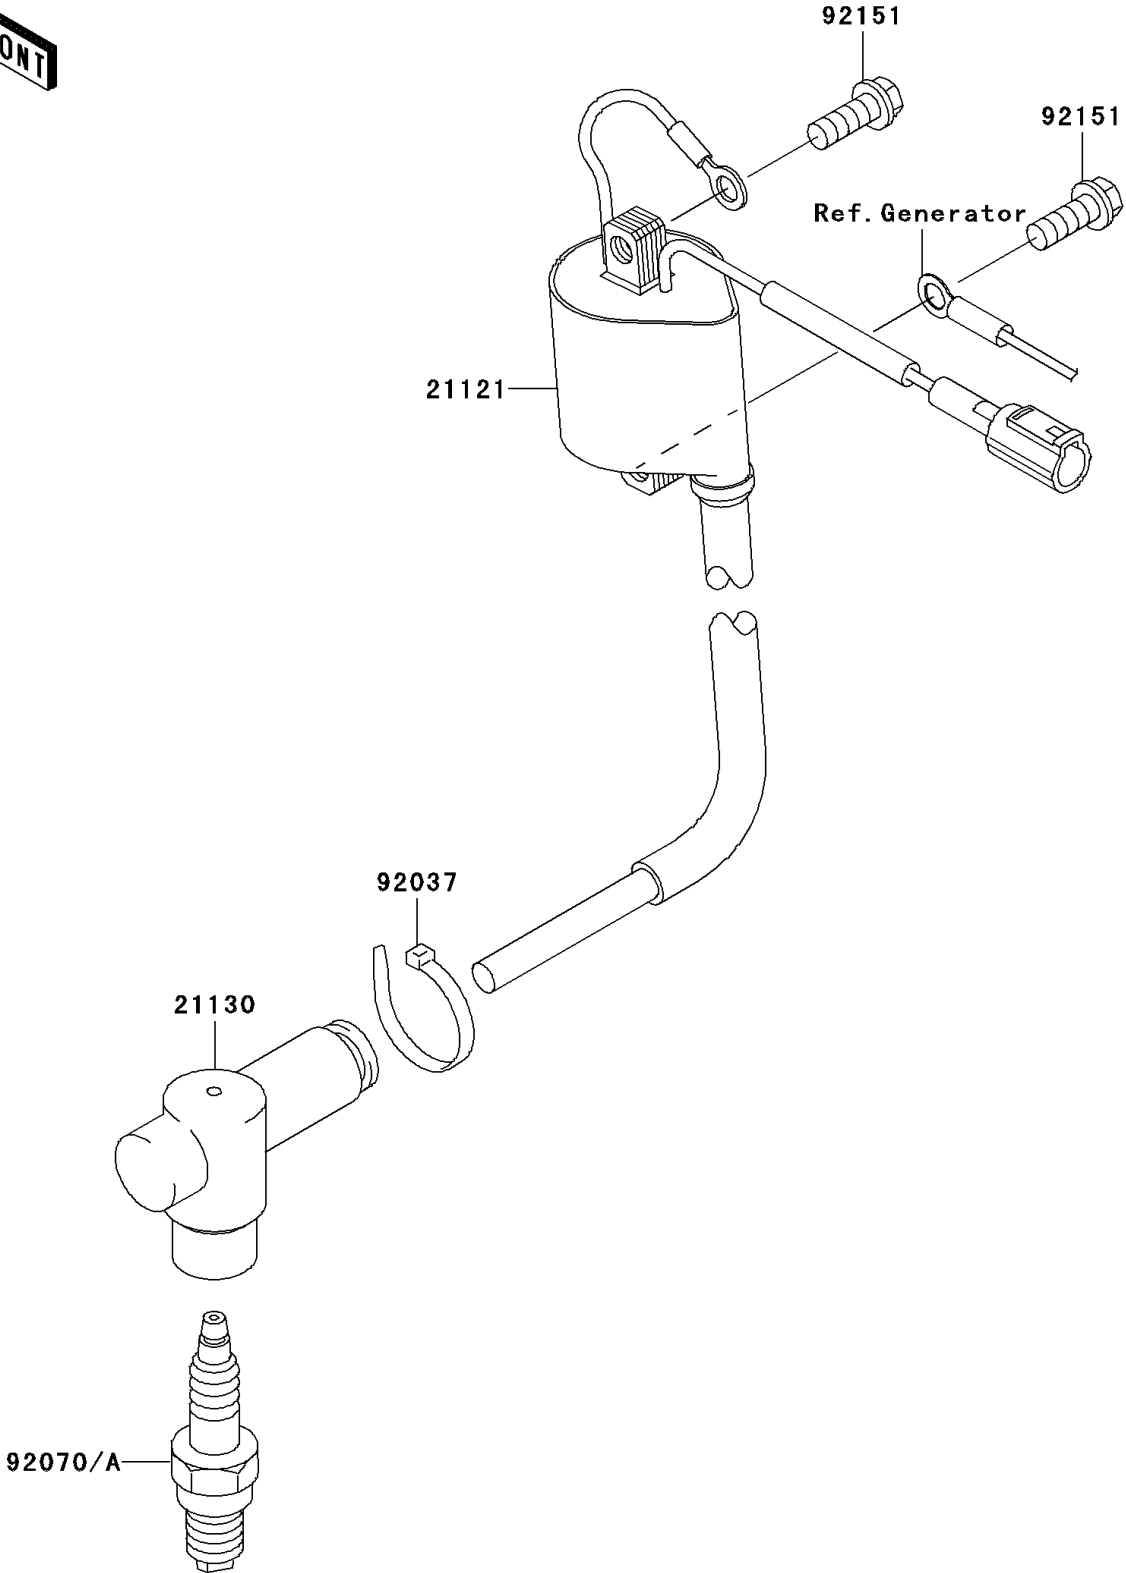

# 2006 KX100 PARTS DIAGRAM

Ignition System

E1830

## 2006 KX100 PARTS LIST

### Ignition System

ITEM NAME	PART NUMBER	QUANTITY
COIL-IGNITION (Ref # 21121)	21121-0022	1
CAP-SPARK PLUG (Ref # 21130)	21130-1077	1
CLAMP (Ref # 92037)	92037-1173	1
PLUG-SPARK,BR9EVX(NGK),SOLID (Ref # 92070)	92070-1228	AR
PLUG-SPARK,R6252K-105NGK,SOLID (Ref # 92070A)	92070-1241	1
BOLT,6X18 (Ref # 92151)	92151-1311	2