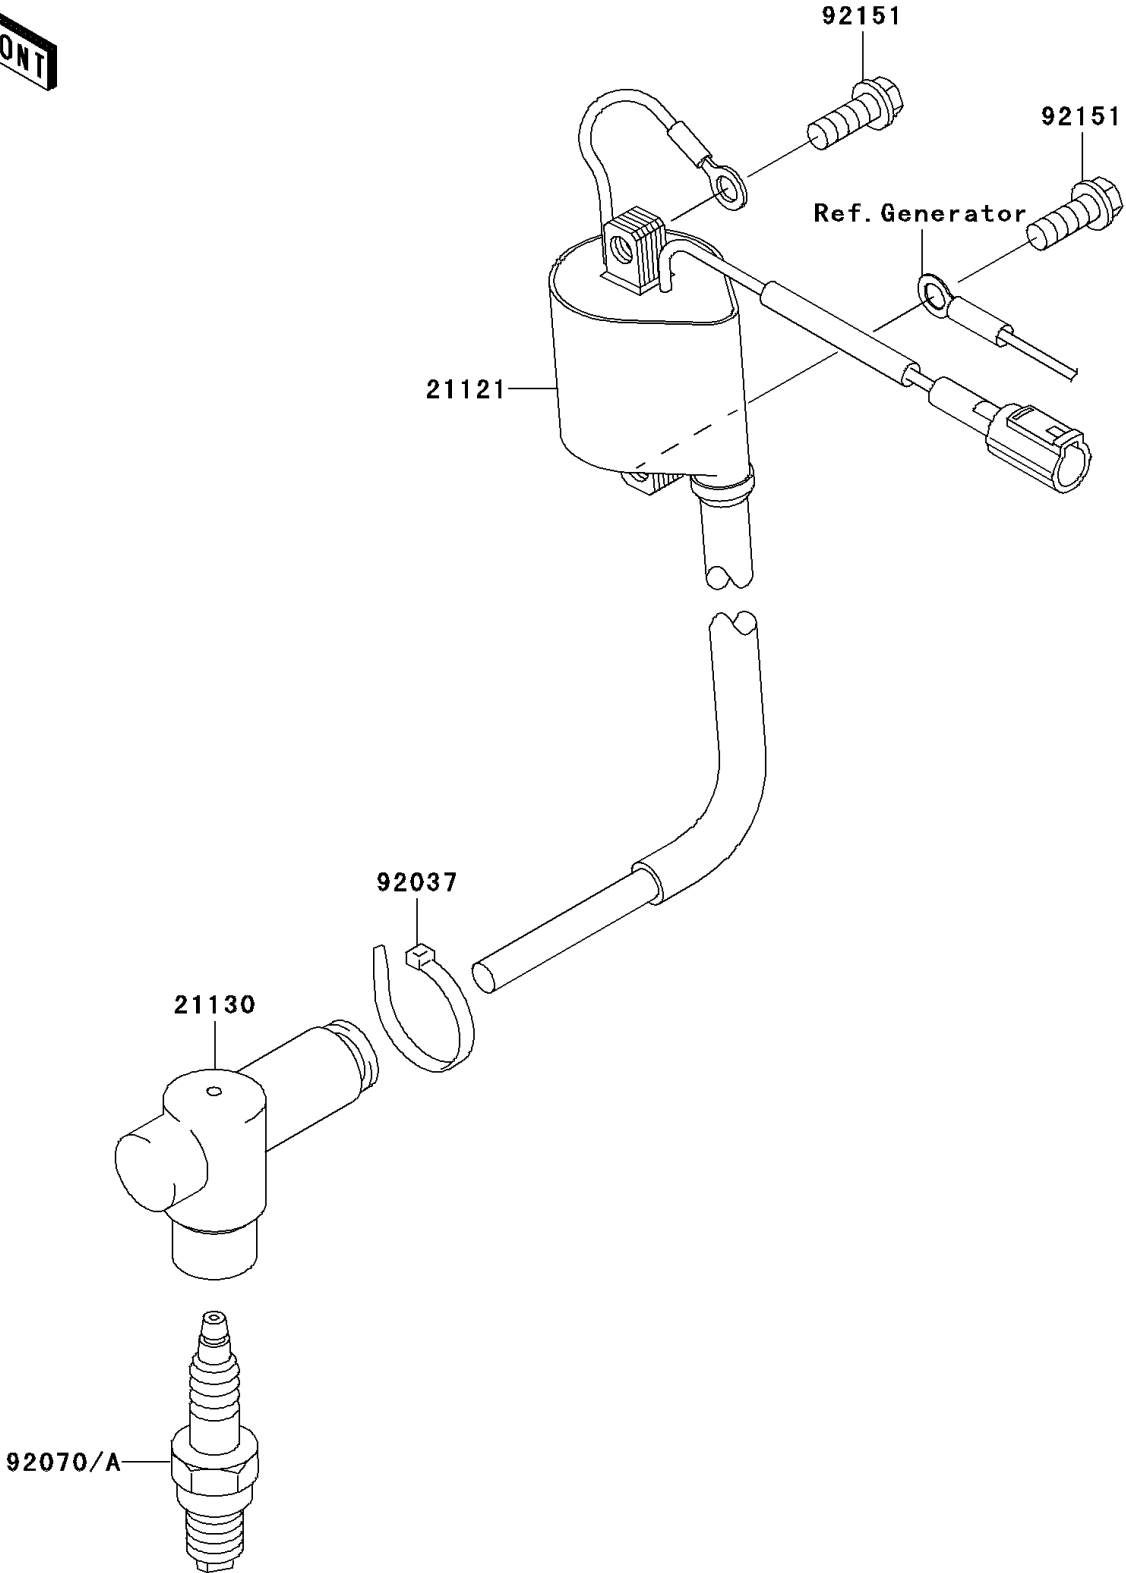

2008 KX™100 PARTS DIAGRAM

Ignition System

E1830

2008 KX™100 PARTS LIST

Ignition System

ITEM NAME	PART NUMBER	QUANTITY
COIL-IGNITION (Ref # 21121)	21121-0022	1
CAP-SPARK PLUG (Ref # 21130)	21130-1077	1
CLAMP (Ref # 92037)	92037-1173	1
PLUG-SPARK,BR9EVX(NGK),SOLID (Ref # 92070)	92070-1228	AR
PLUG-SPARK,R6252K-105NGK,SOLID (Ref # 92070A)	92070-1241	1
BOLT,6X18 (Ref # 92151)	92151-1311	2