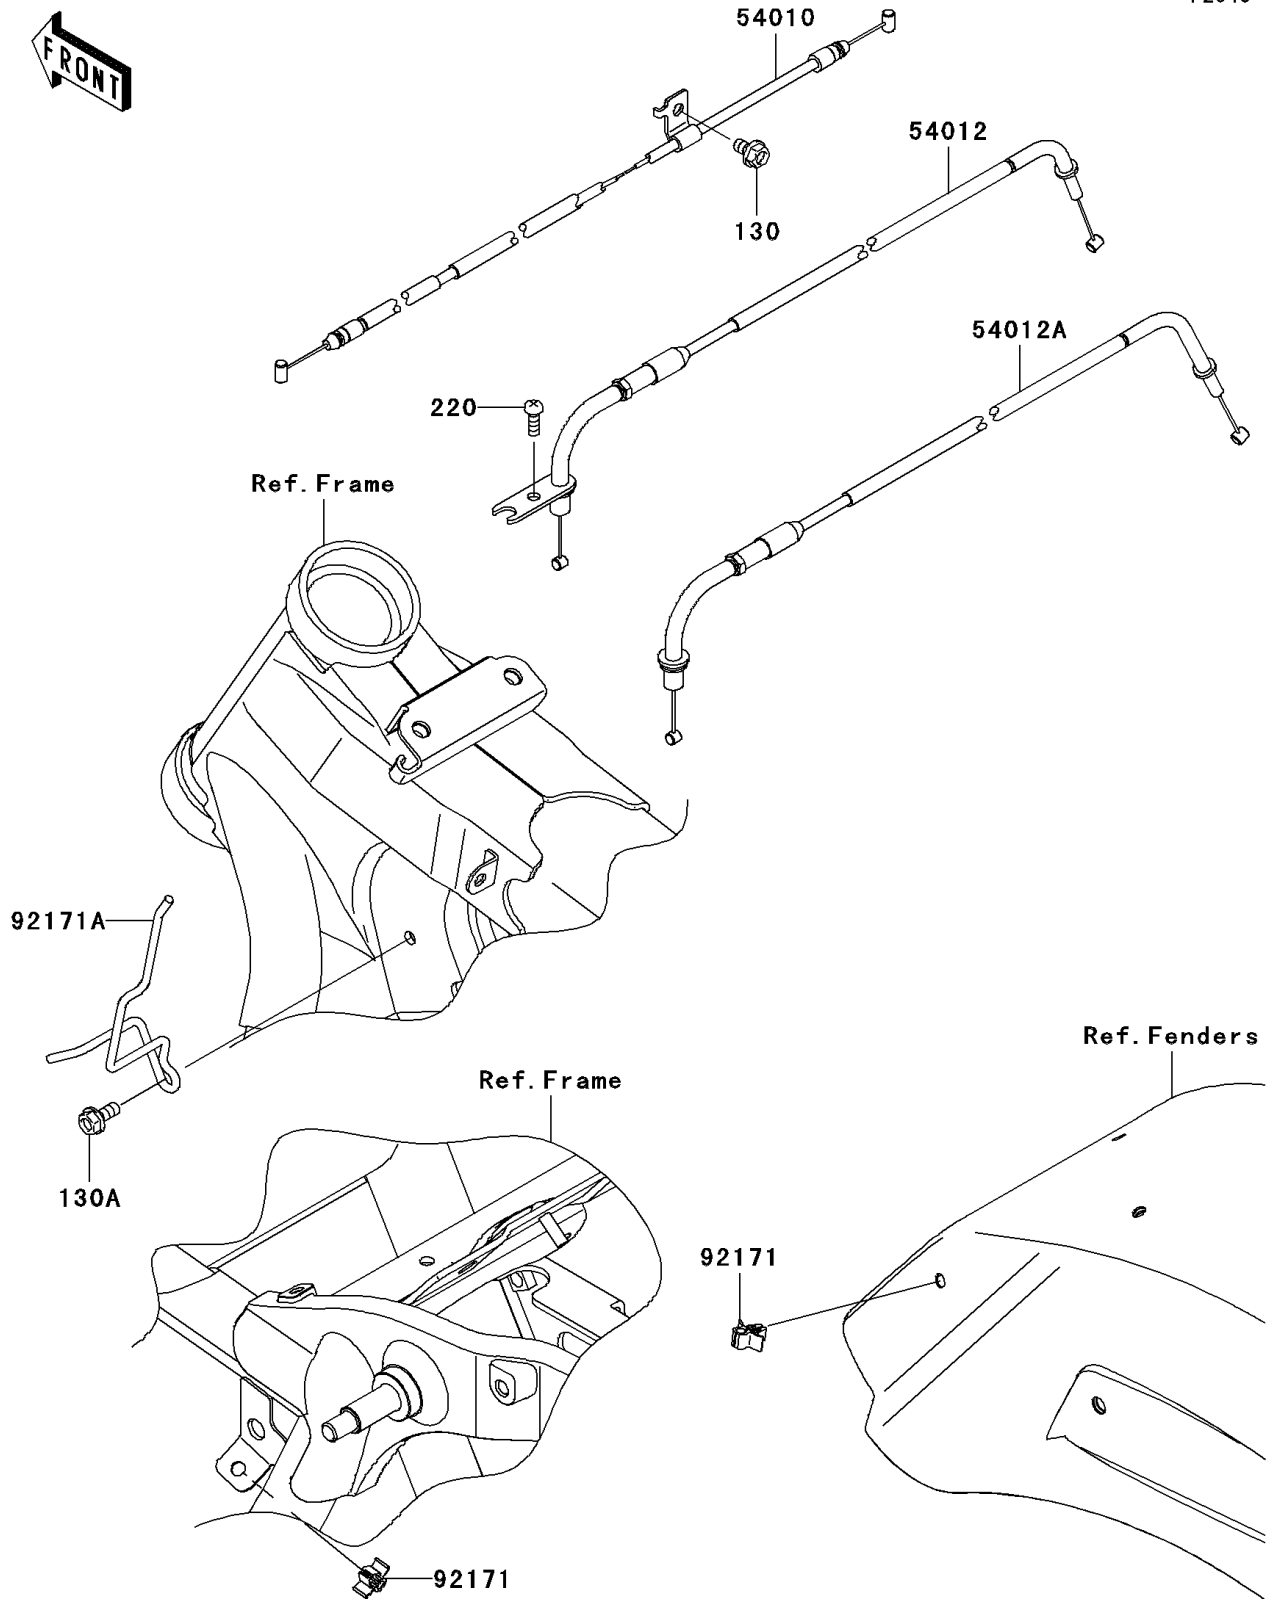

2009 Vulcan® 1700 Classic LT PARTS DIAGRAM

Cables

F2540

2009 Vulcan® 1700 Classic LT PARTS LIST

Cables

ITEM NAME	PART NUMBER	QUANTITY
BOLT-FLANGED,6X10 (Ref # 130)	130BA0610	1
BOLT-FLANGED,6X14 (Ref # 130A)	130BB0614	1
SCREW-PAN-CROSS,5X14 (Ref # 220)	220AB0514	1
CABLE,SEAT LOCK (Ref # 54010)	54010-0110	1
CABLE-THROTTLE,OPENING (Ref # 54012)	54012-0284	1
CABLE-THROTTLE,CLOSING (Ref # 54012A)	54012-0285	1
CLAMP,SEAT LOCK CABLE (Ref # 92171)	92171-0328	2
CLAMP,CABLE (Ref # 92171A)	92171-1838	1