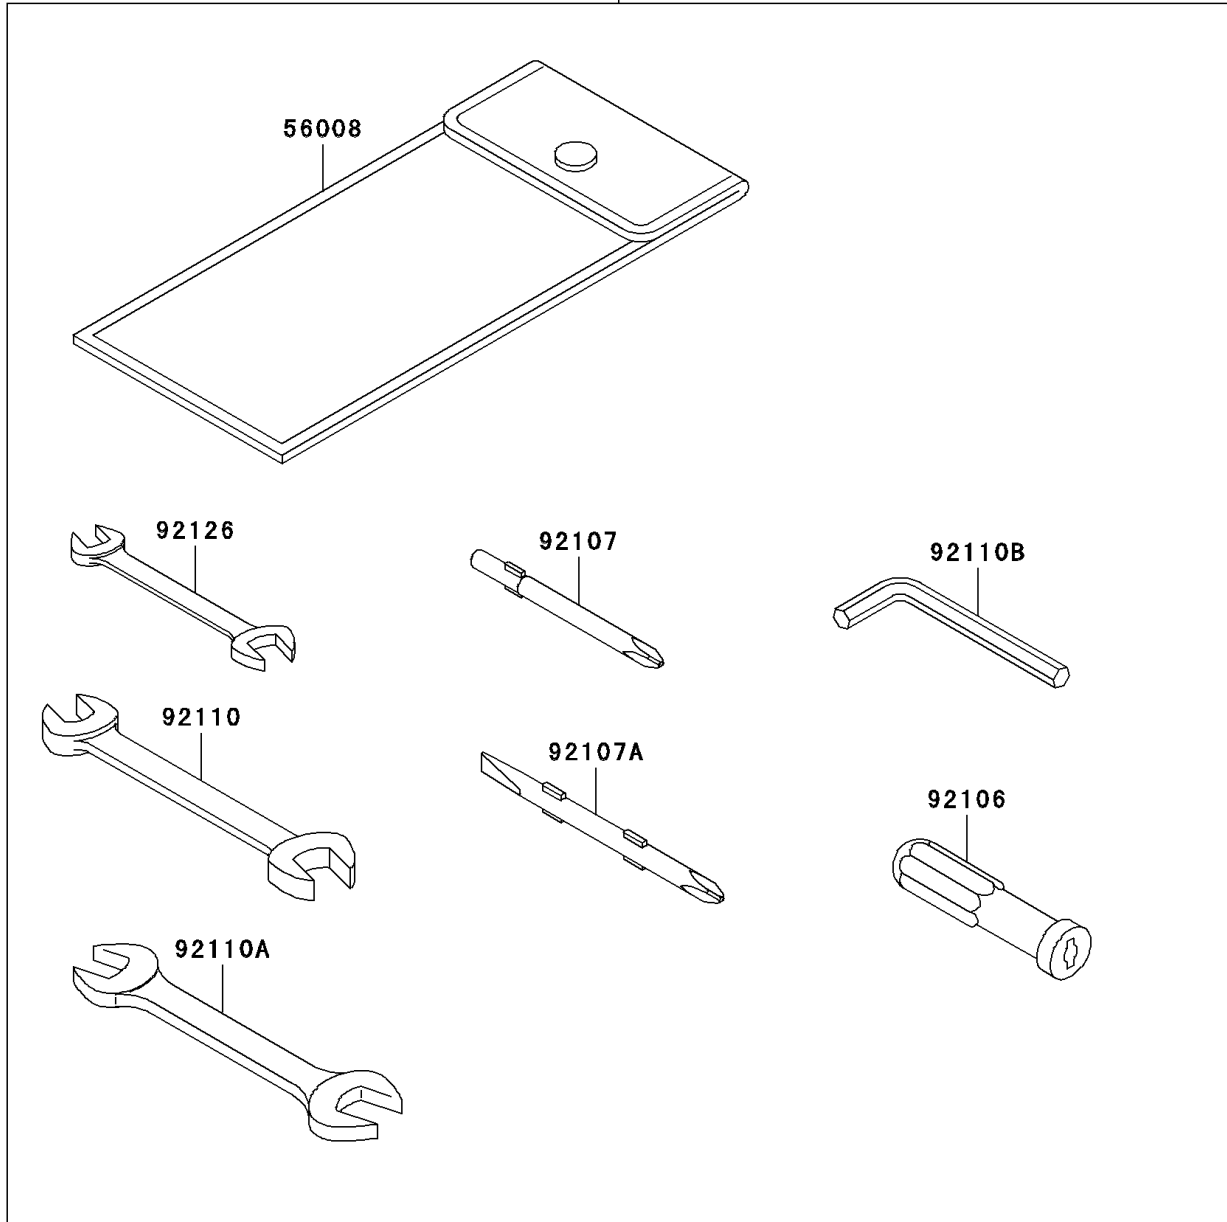

2010 Vulcan® 1700 Classic LT PARTS DIAGRAM

Owner's Tools(GAF)

56007

F2810A

2010 Vulcan® 1700 Classic LT PARTS LIST

Owner's Tools(GAF)

ITEM NAME	PART NUMBER	QUANTITY
TOOL-KIT (Ref # 56007)	56007-0085	1
BAG,TOOL (Ref # 56008)	56008-0001	1
GASKET-LIQUID,TB1211F,CLEAR (Ref # 92104)	92104-0004	1
GASKET-LIQUID,TB1216B,BLACK (Ref # 92104A)	92104-1064	1
GRIP-SCREW DRIVER (Ref # 92106)	92106-1001	1
TOOL-DRIVER,#3PHILLIPS (Ref # 92107)	92107-005	1
TOOL-DRIVER,#2PHILLIPS&SLOT (Ref # 92107A)	92107-1051	1
TOOL-WRENCH,OPEN END,10X12 (Ref # 92110)	92110-1152	1
TOOL-WRENCH,OPEN END,14X17 (Ref # 92110A)	92110-1153	1
TOOL-WRENCH,ALLEN,4MM (Ref # 92110B)	92110-3703	1
TOOL-WRENCH,OPEN END,8X10 (Ref # 92126)	92126-004	1