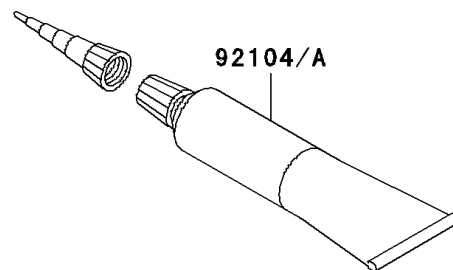

2010 Vulcan® 1700 Classic LT PARTS DIAGRAM

Owner's Tools(GAF)

56007

F2810A

2010 Vulcan® 1700 Classic LT PARTS LIST

Owner's Tools(GAF)

ITEM NAME	PART NUMBER	QUANTITY
TOOL-KIT (Ref # 56007)	56007-0085	1
BAG,TOOL (Ref # 56008)	56008-0001	1
GASKET-LIQUID,TB1211F,CLEAR (Ref # 92104)	92104-0004	1
GASKET-LIQUID,TB1216B,BLACK (Ref # 92104A)	92104-1064	1
GRIP-SCREW DRIVER (Ref # 92106)	92106-1001	1
TOOL-DRIVER,#3PHILLIPS (Ref # 92107)	92107-005	1
TOOL-DRIVER,#2PHILLIPS&SLOT (Ref # 92107A)	92107-1051	1
TOOL-WRENCH,OPEN END,10X12 (Ref # 92110)	92110-1152	1
TOOL-WRENCH,OPEN END,14X17 (Ref # 92110A)	92110-1153	1
TOOL-WRENCH,ALLEN,4MM (Ref # 92110B)	92110-3703	1
TOOL-WRENCH,OPEN END,8X10 (Ref # 92126)	92126-004	1