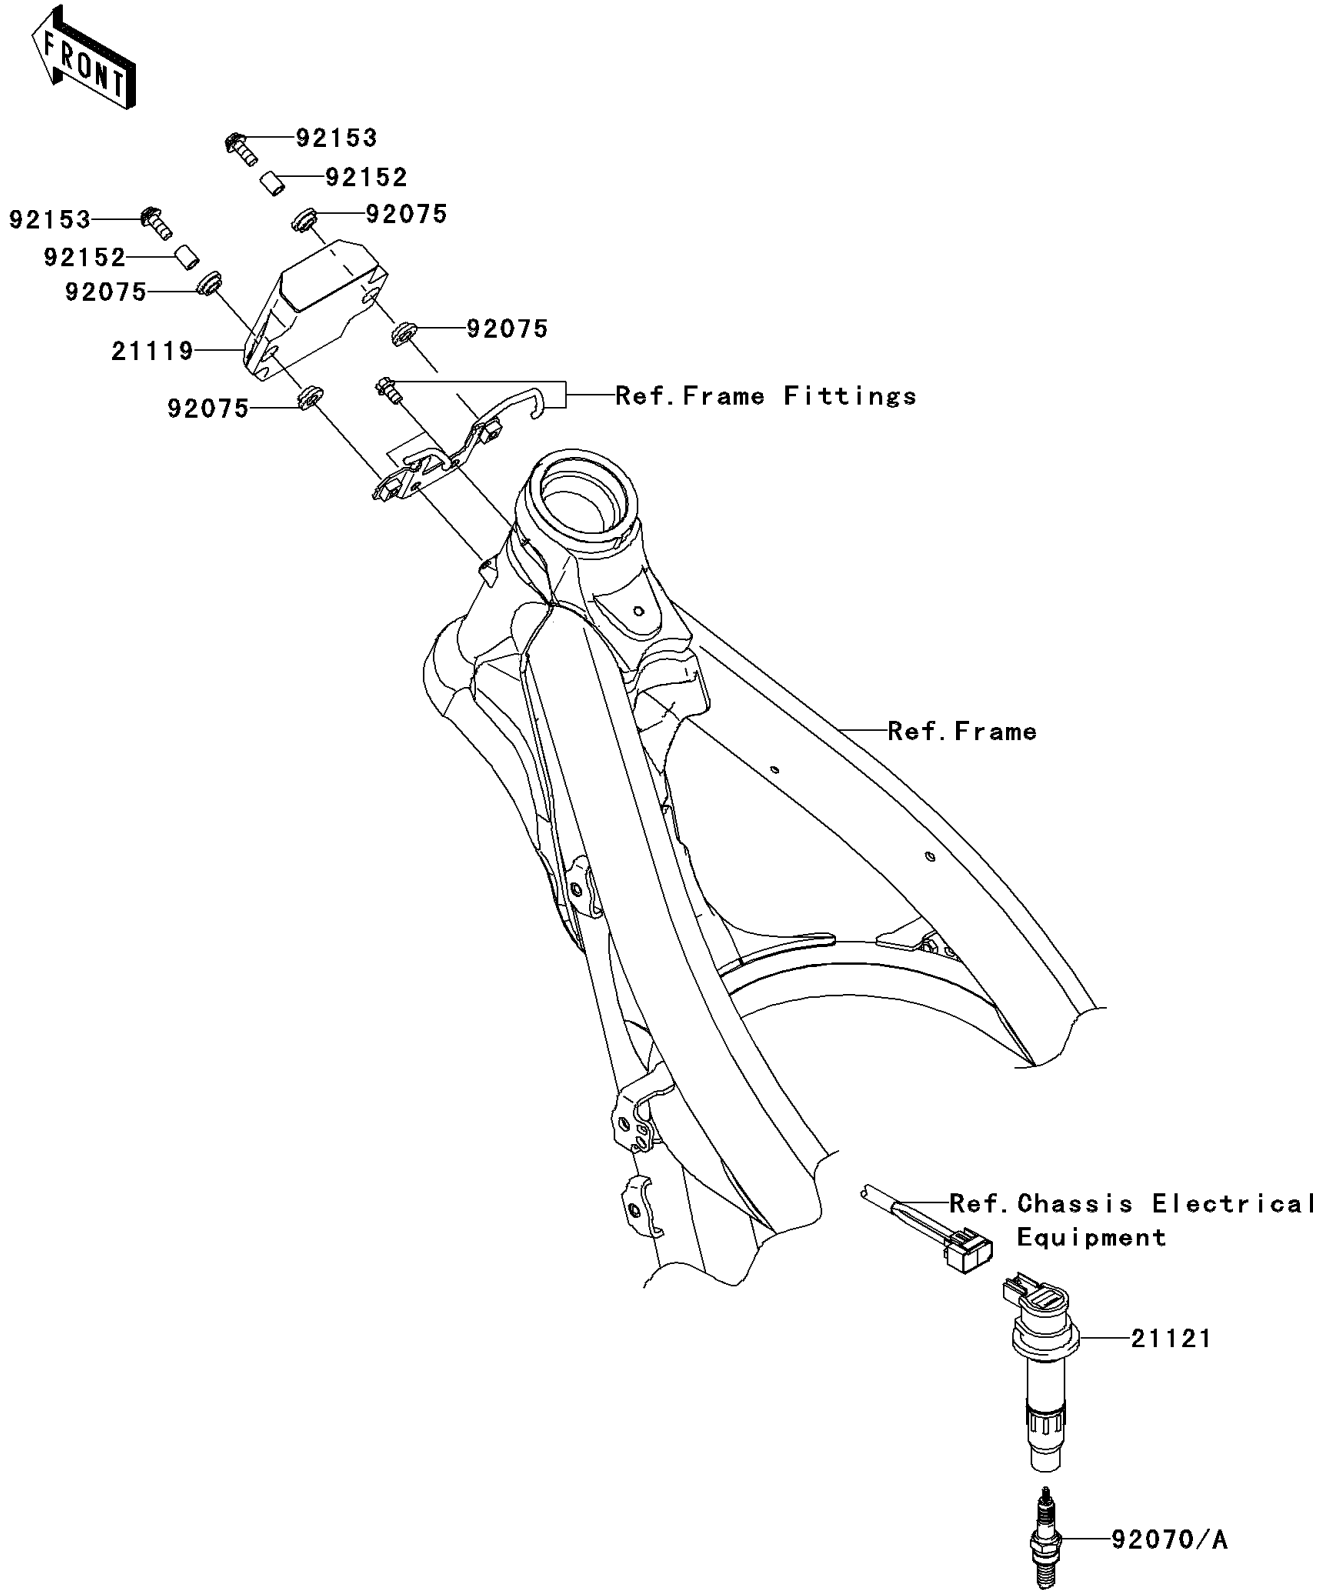

2010 KX™ 250F PARTS DIAGRAM

Ignition System

E1830

2010 KX™ 250F PARTS LIST

Ignition System

ITEM NAME	PART NUMBER	QUANTITY
IGNITER (Ref # 21119)	21119-0103	1
COIL-IGNITION (Ref # 21121)	21121-0021	1
PLUG-SPARK,CR8E(NGK) (Ref # 92070)	92070-0019	1
PLUG-SPARK,CR9E(NGK) (Ref # 92070A)	92070-1266	1
DAMPER,8MM (Ref # 92075)	92075-1138	4
COLLAR,6.5X8.5X11.5 (Ref # 92152)	92152-0261	2
BOLT,6X20 (Ref # 92153)	92153-0626	2