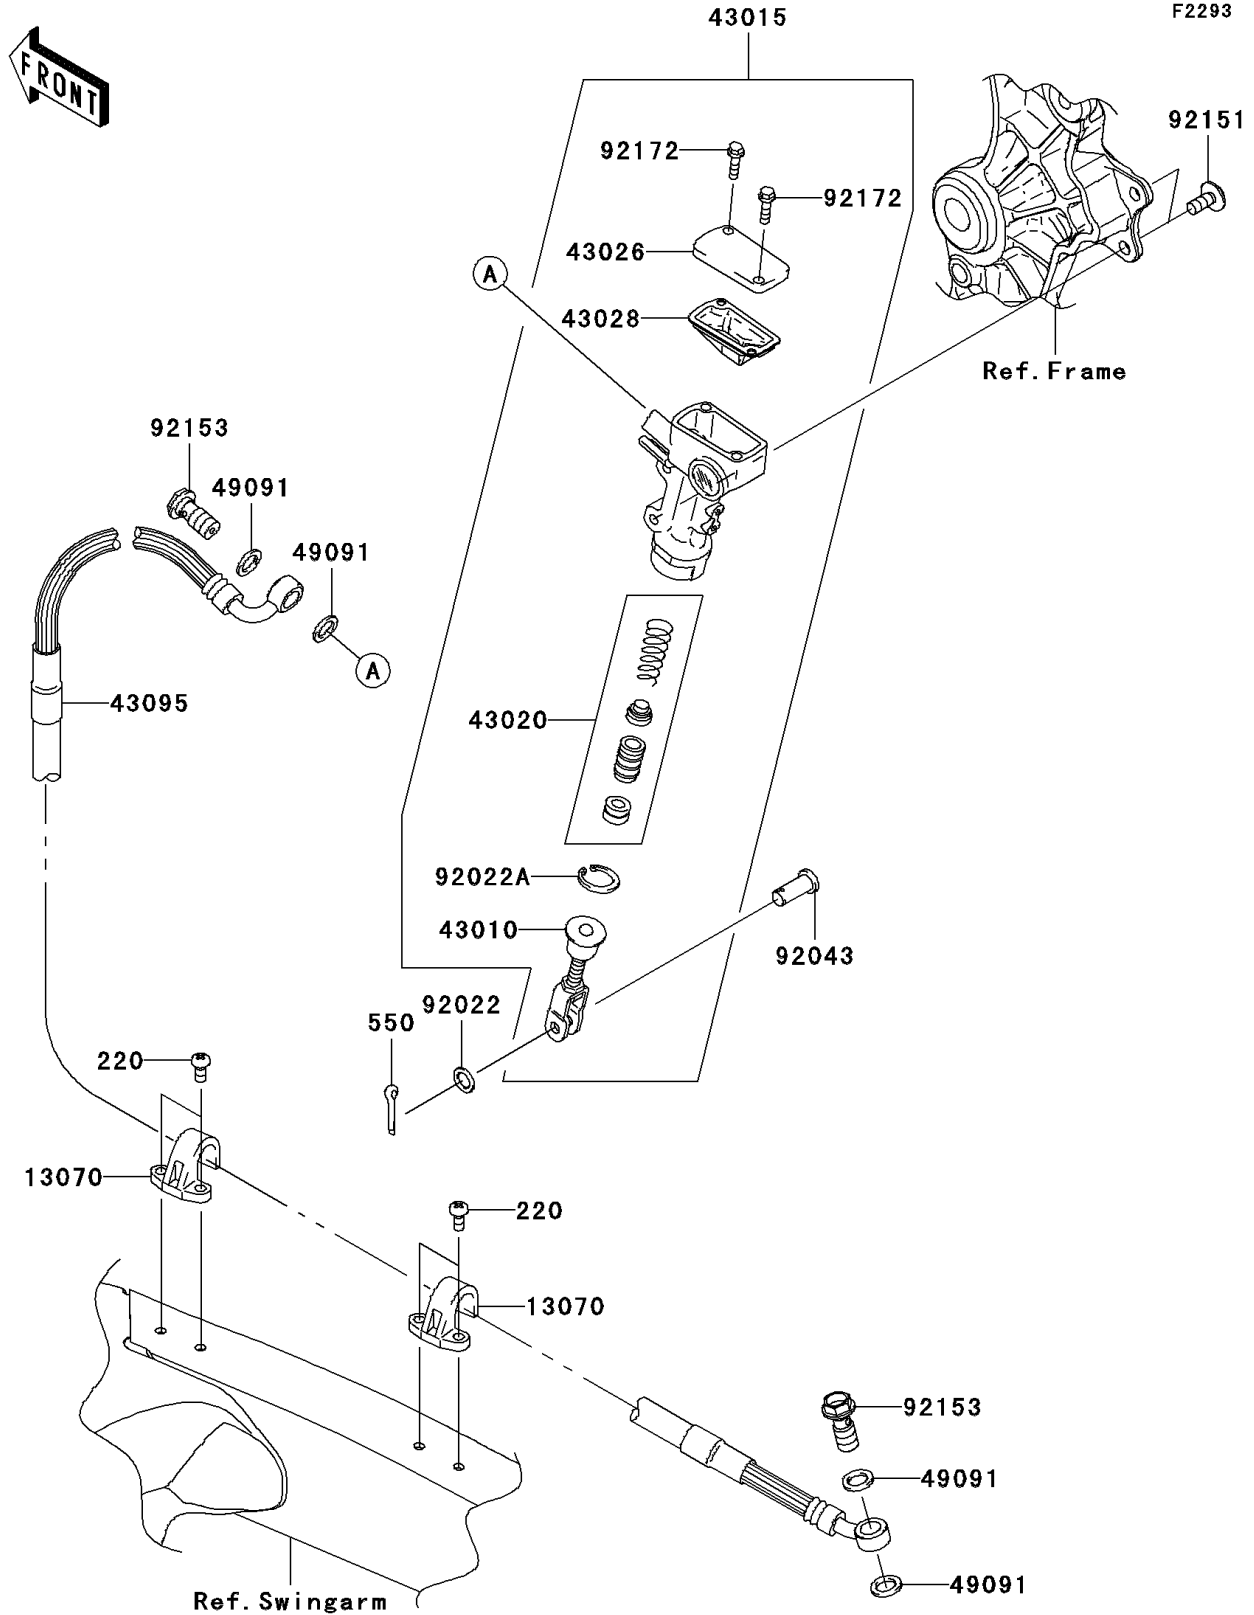

# 2010 KX™ 250F PARTS DIAGRAM

## Rear Master Cylinder

# 2010 KX™ 250F PARTS LIST

Rear Master Cylinder

ITEM NAME	PART NUMBER	QUANTITY
-----------	-------------	----------