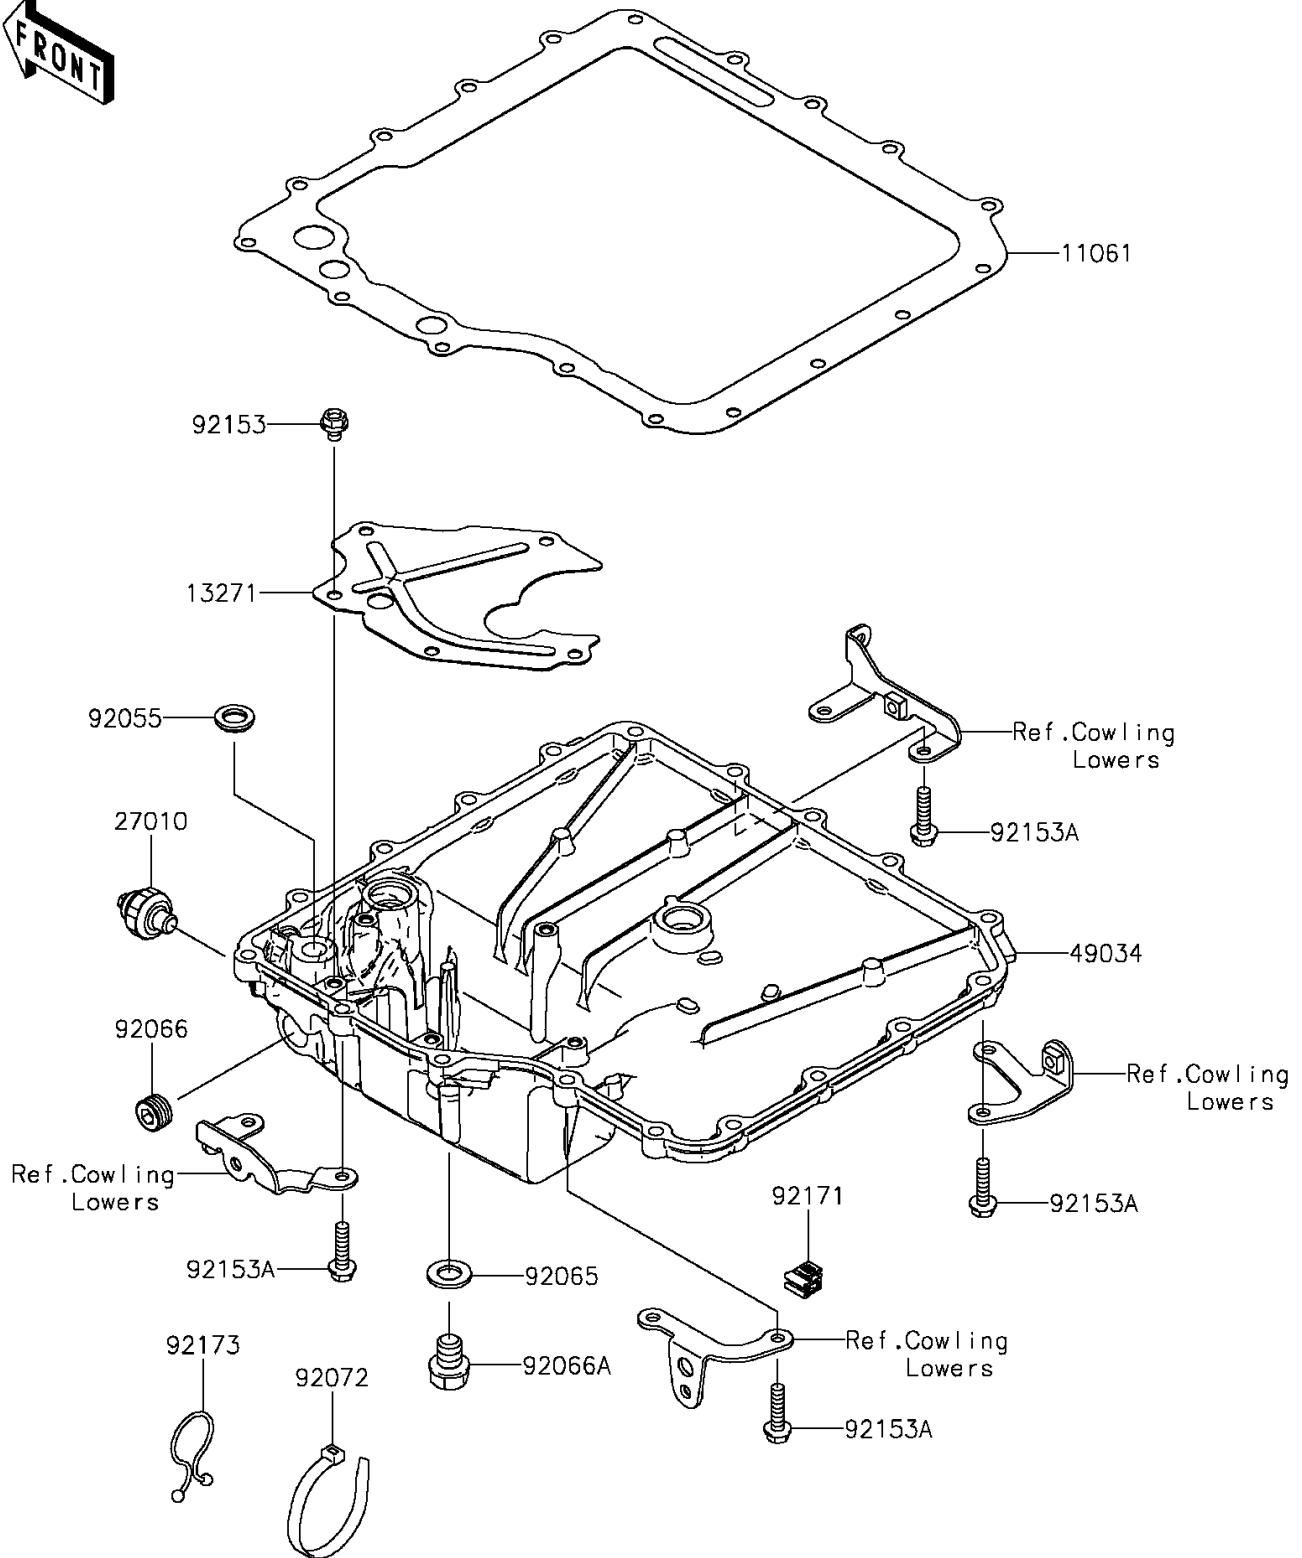

2015 NINJA® ZX™ -14R ABS 30TH ANNIVERSARY PARTS DIAGRAM

Oil Pan

E1434

2015 NINJA® ZX™ -14R ABS 30TH ANNIVERSARY PARTS LIST

Oil Pan

ITEM NAME	PART NUMBER	QUANTITY
-----------	-------------	----------