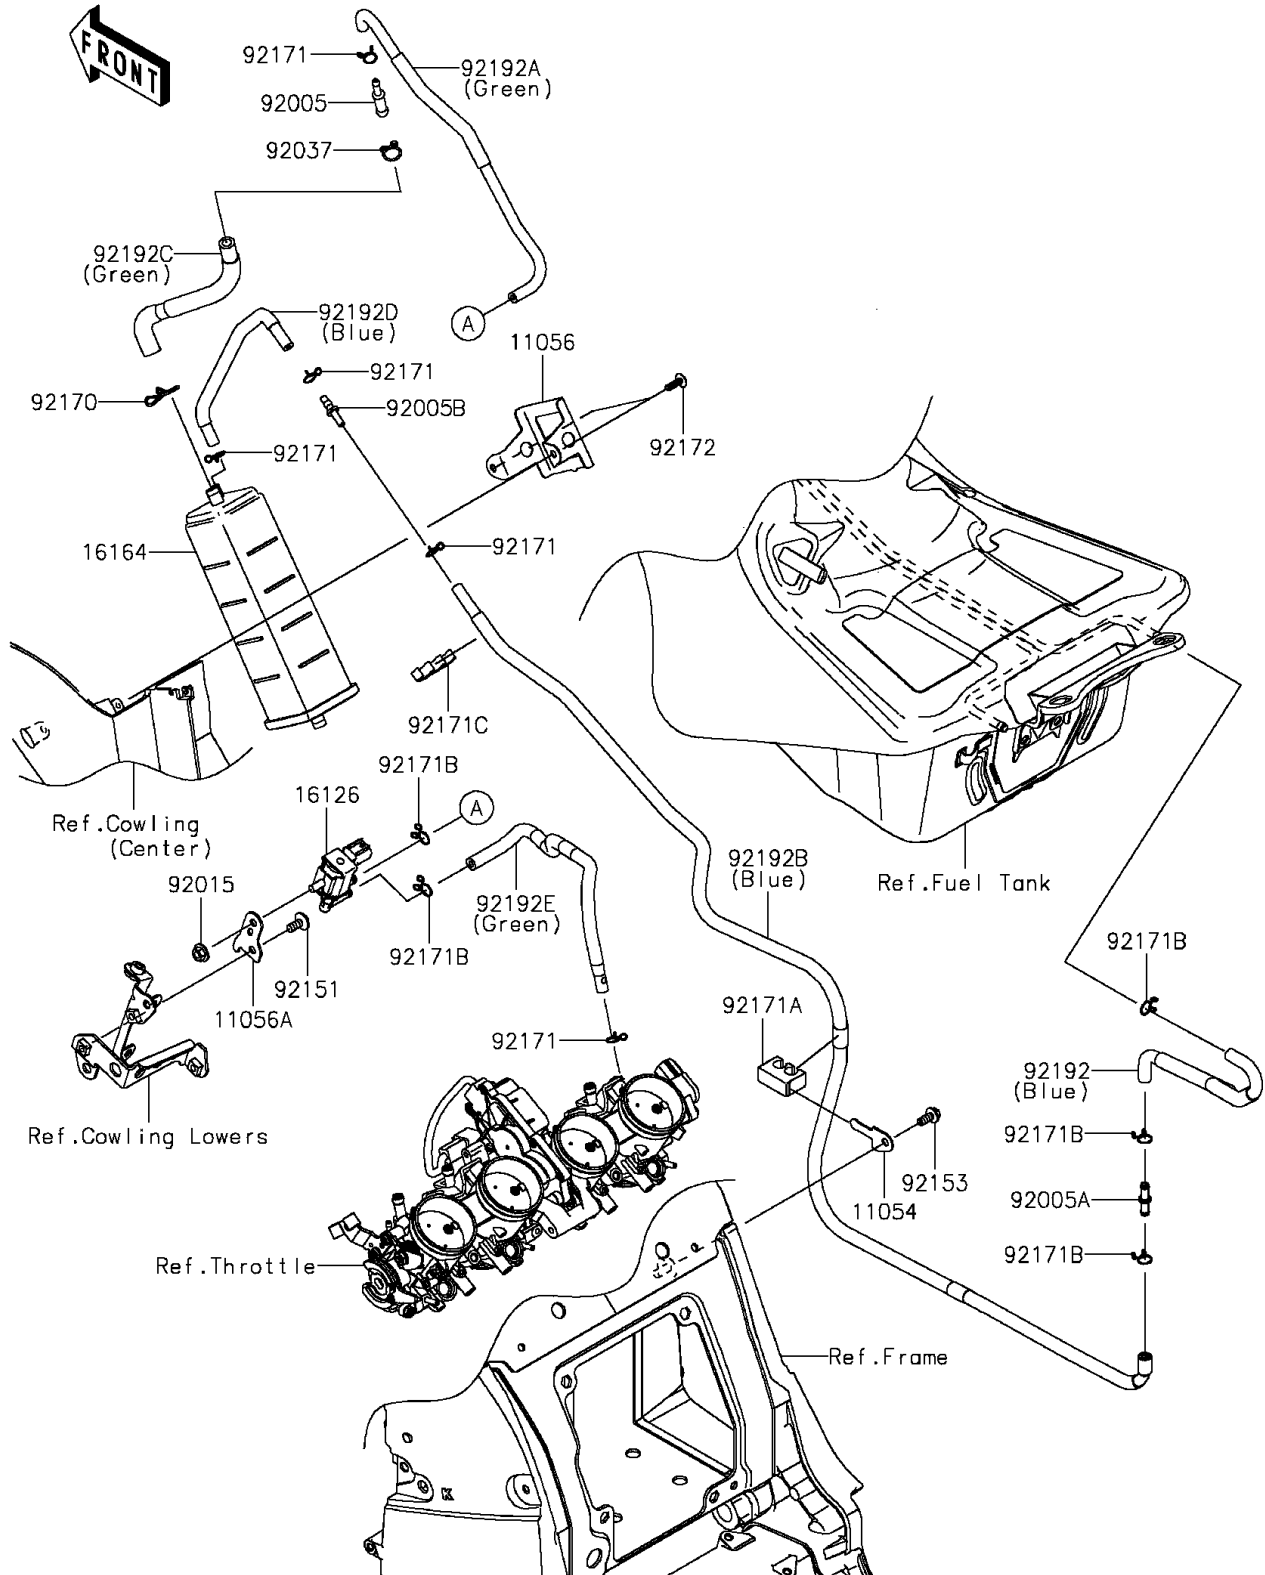

2015 NINJA® ZX™-14R ABS PARTS DIAGRAM

Fuel Evaporative System(CA)

E1650

2015 NINJA® ZX™-14R ABS PARTS LIST

Fuel Evaporative System(CA)

ITEM NAME	PART NUMBER	QUANTITY
-----------	-------------	----------