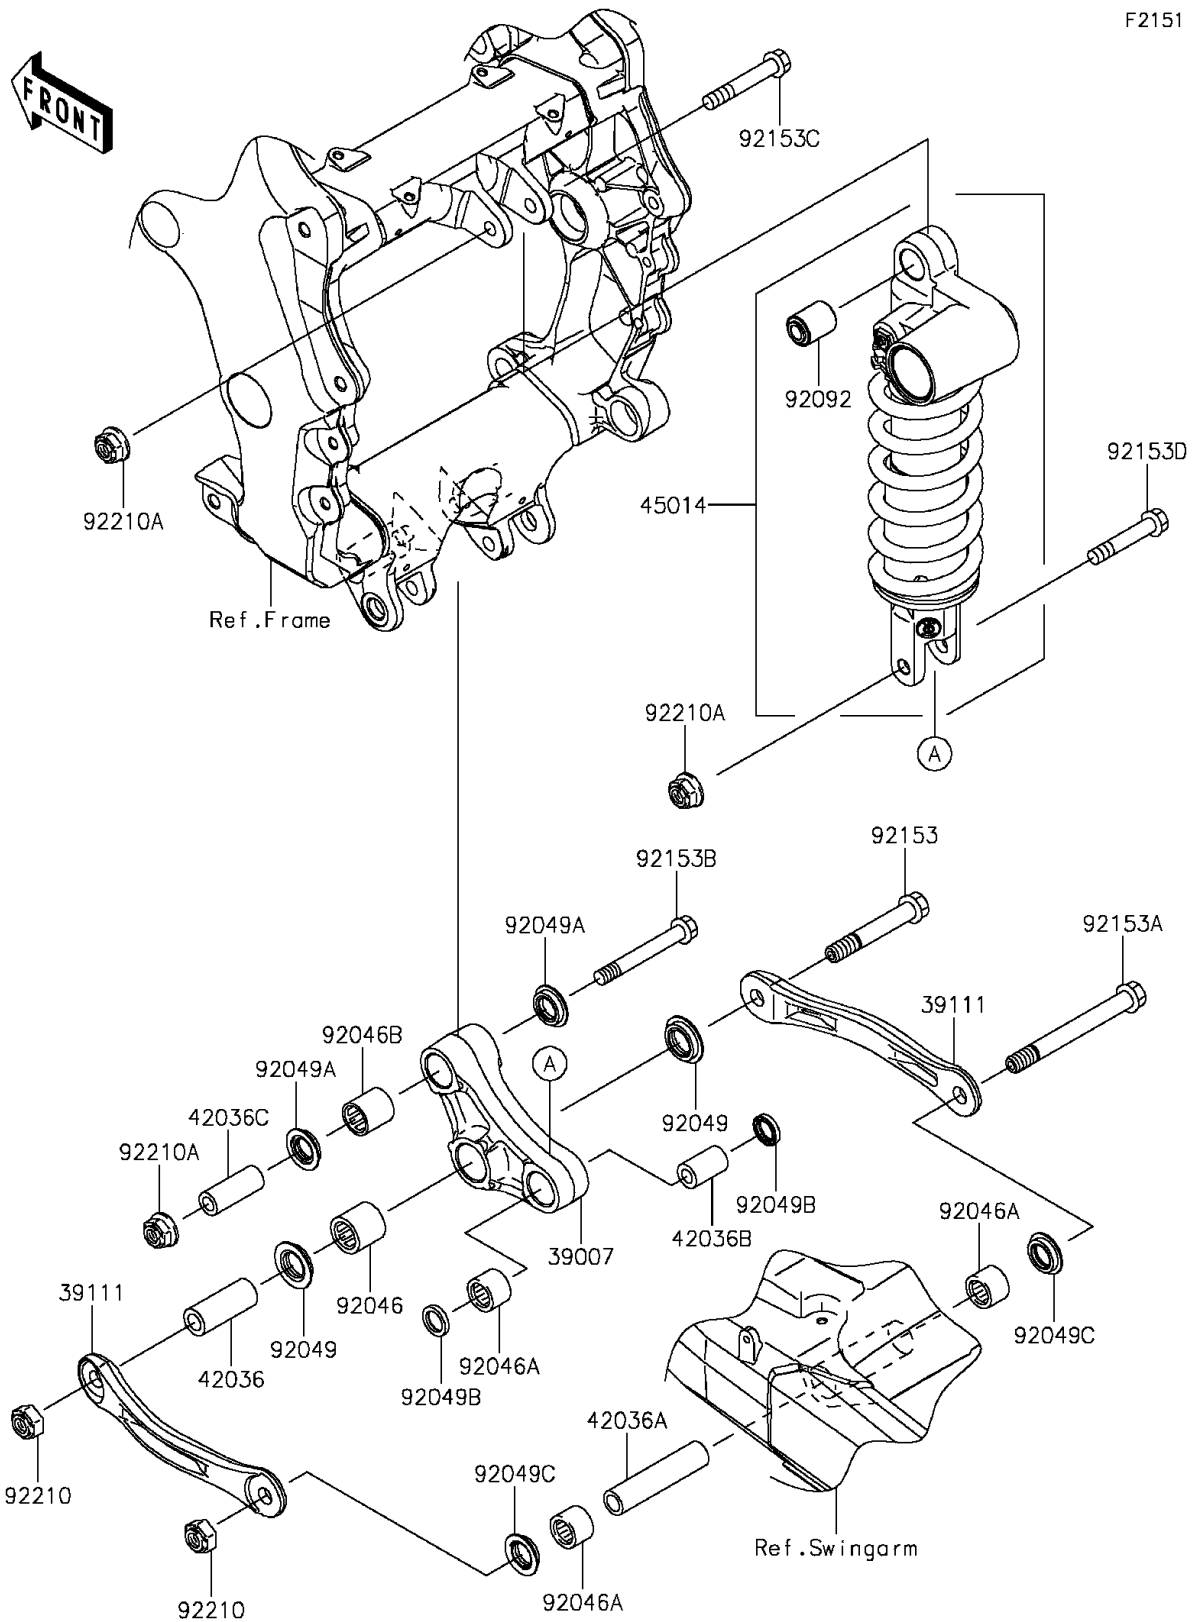

2015 NINJA® ZX™ -14R ABS 30TH ANNIVERSARY PARTS DIAGRAM

Suspension/Shock Absorber

F2151

2015 NINJA® ZX™ -14R ABS 30TH ANNIVERSARY PARTS LIST

Suspension/Shock Absorber

ITEM NAME	PART NUMBER	QUANTITY
-----------	-------------	----------