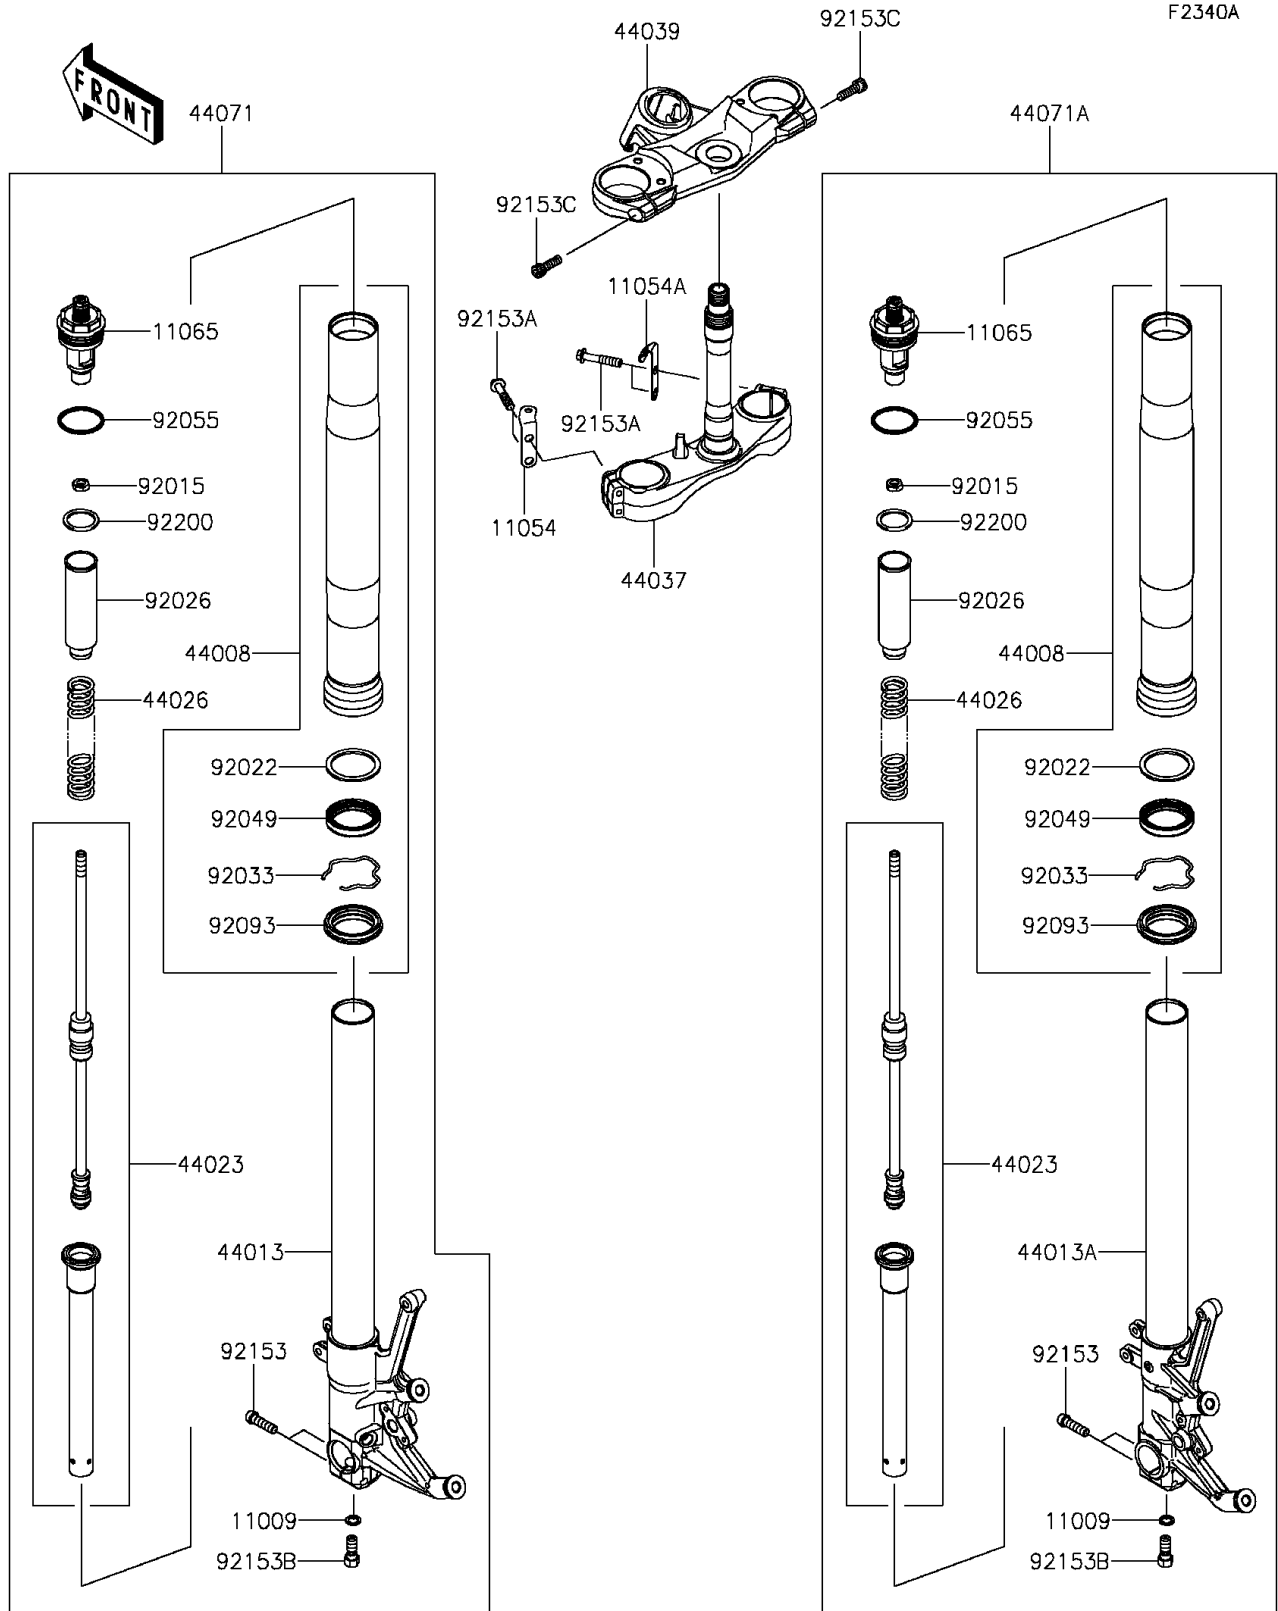

# 2015 NINJA® ZX™ -14R ABS 30TH ANNIVERSARY PARTS DIAGRAM

Front Fork(FFFB)

# 2015 NINJA® ZX™ -14R ABS 30TH ANNIVERSARY PARTS LIST

Front Fork(FFFB)

ITEM NAME	PART NUMBER	QUANTITY
-----------	-------------	----------