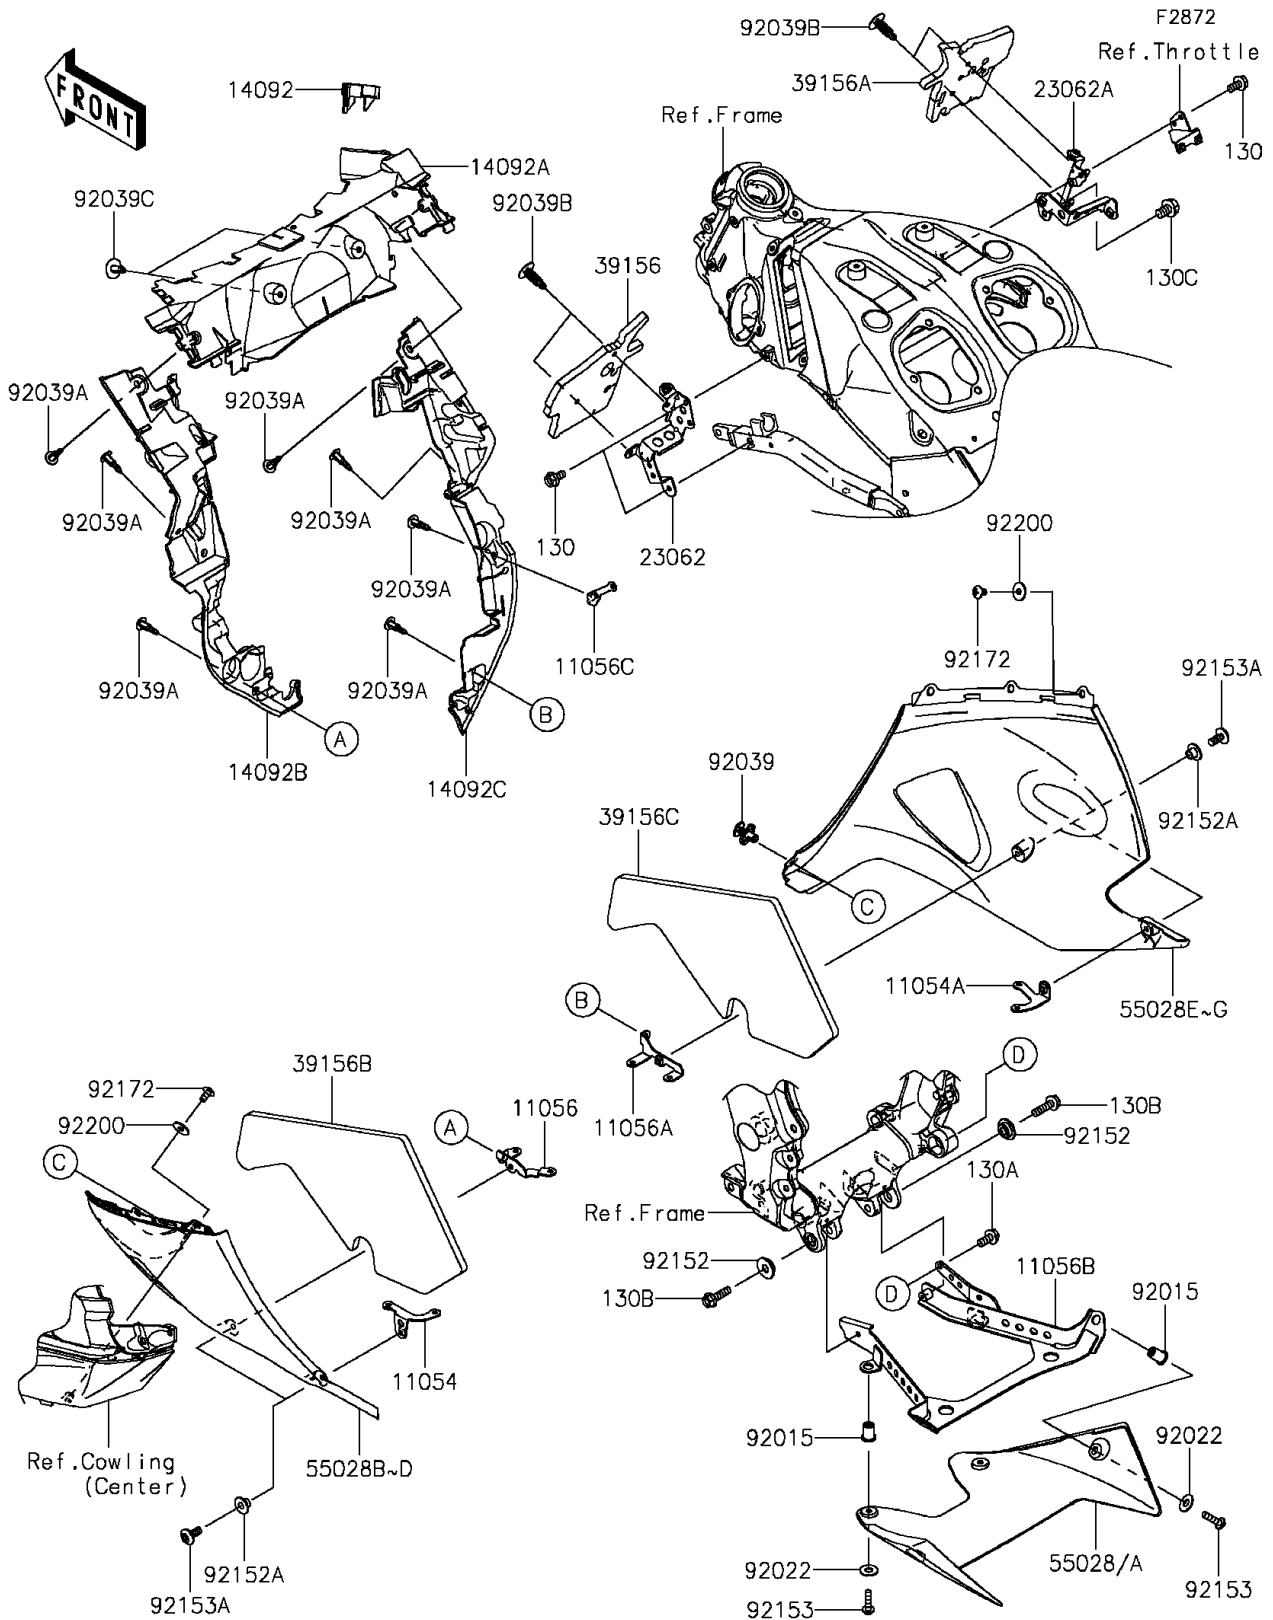

# 2015 NINJA® ZX™-14R ABS 30TH ANNIVERSARY PARTS DIAGRAM

## Cowling Lower

# 2015 NINJA® ZX™ -14R ABS 30TH ANNIVERSARY PARTS LIST

Cowling Lowers

ITEM NAME	PART NUMBER	QUANTITY
-----------	-------------	----------