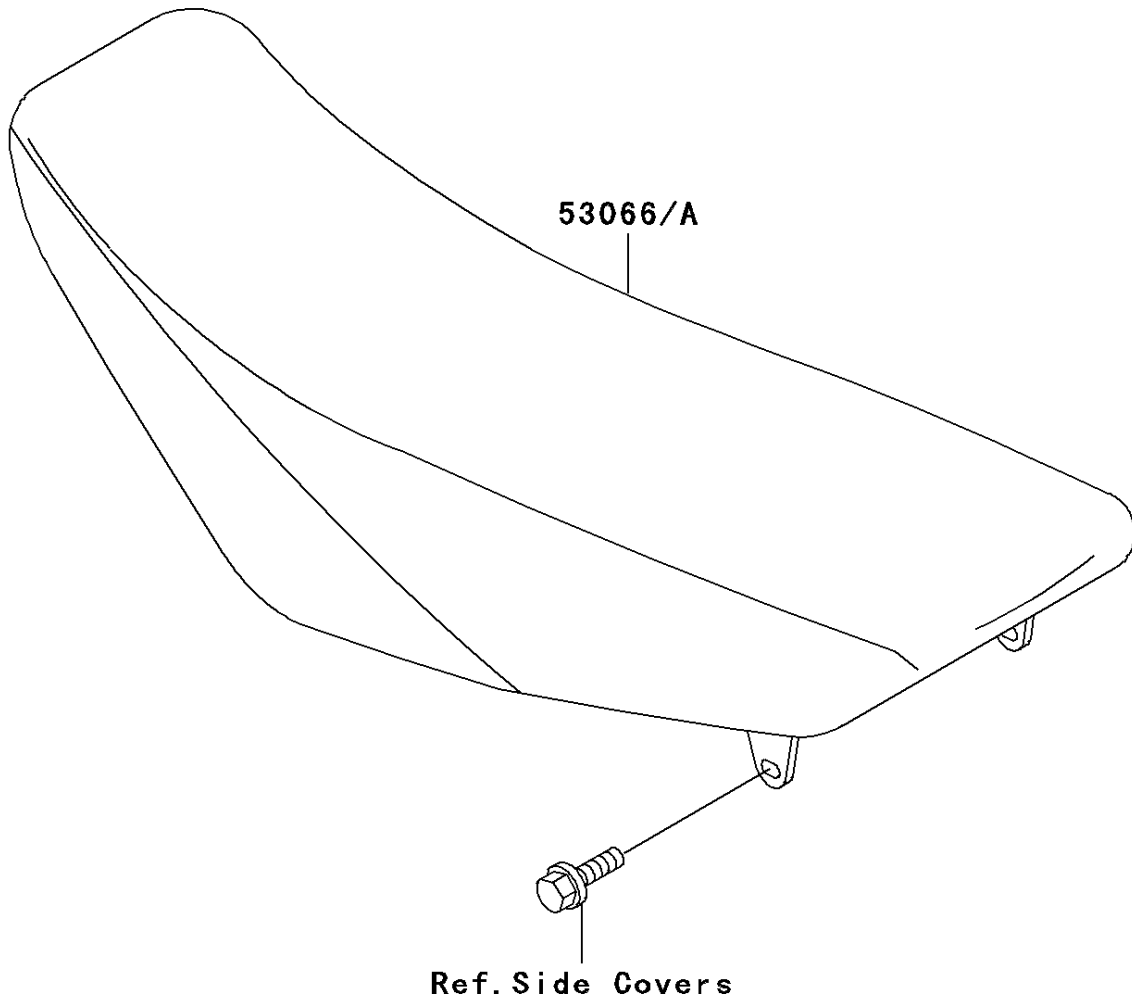

# 2006 KX100 PARTS DIAGRAM

Seat

F2510

## 2006 KX100 PARTS LIST

Seat

ITEM NAME	PART NUMBER	QUANTITY
SEAT-ASSY, GREEN/BLACK (Ref # 53066A)	53066-0093-336	1