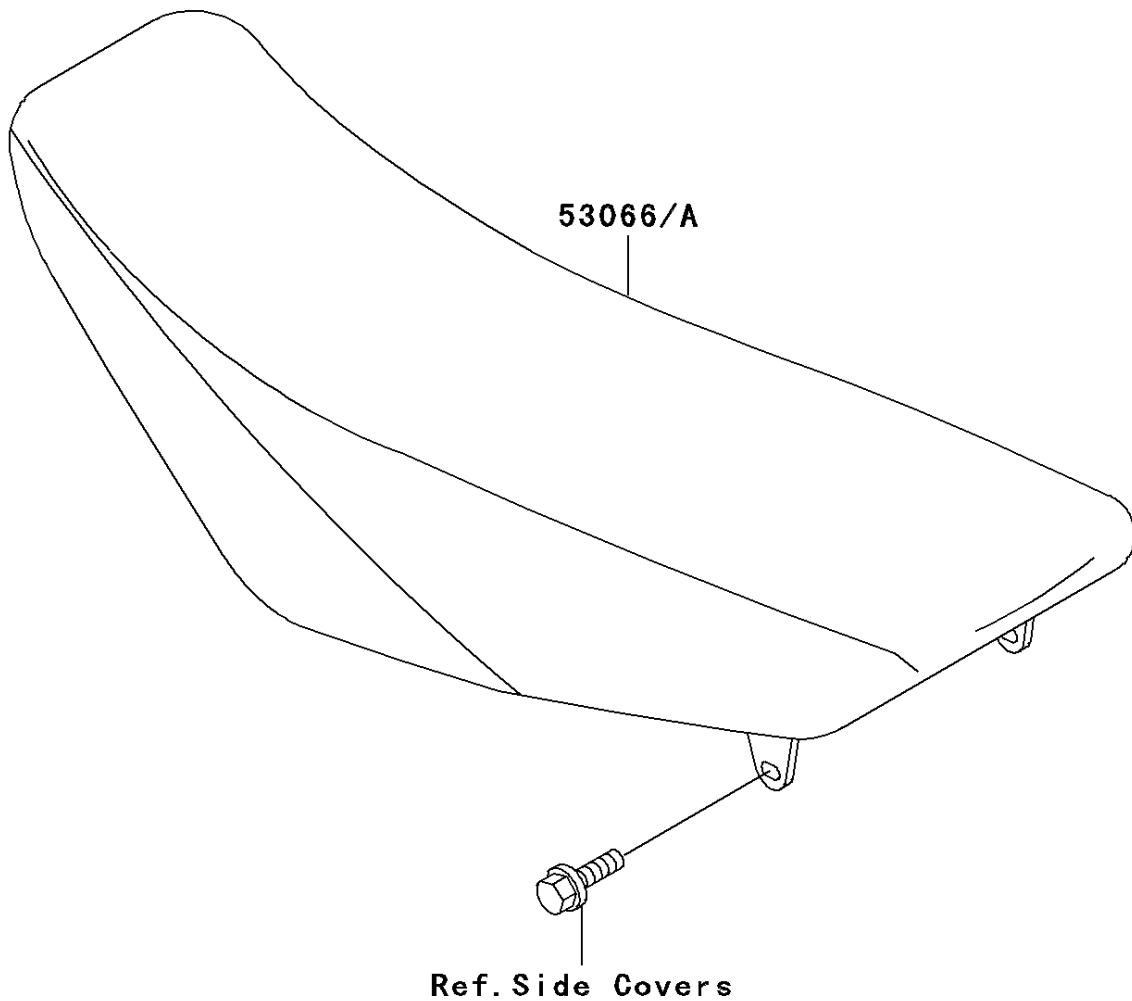

# 2006 KX100 PARTS DIAGRAM

Seat

F2510

## 2006 KX100 PARTS LIST

Seat

ITEM NAME	PART NUMBER	QUANTITY
SEAT-ASSY, GREEN/BLACK (Ref # 53066A)	53066-0093-336	1