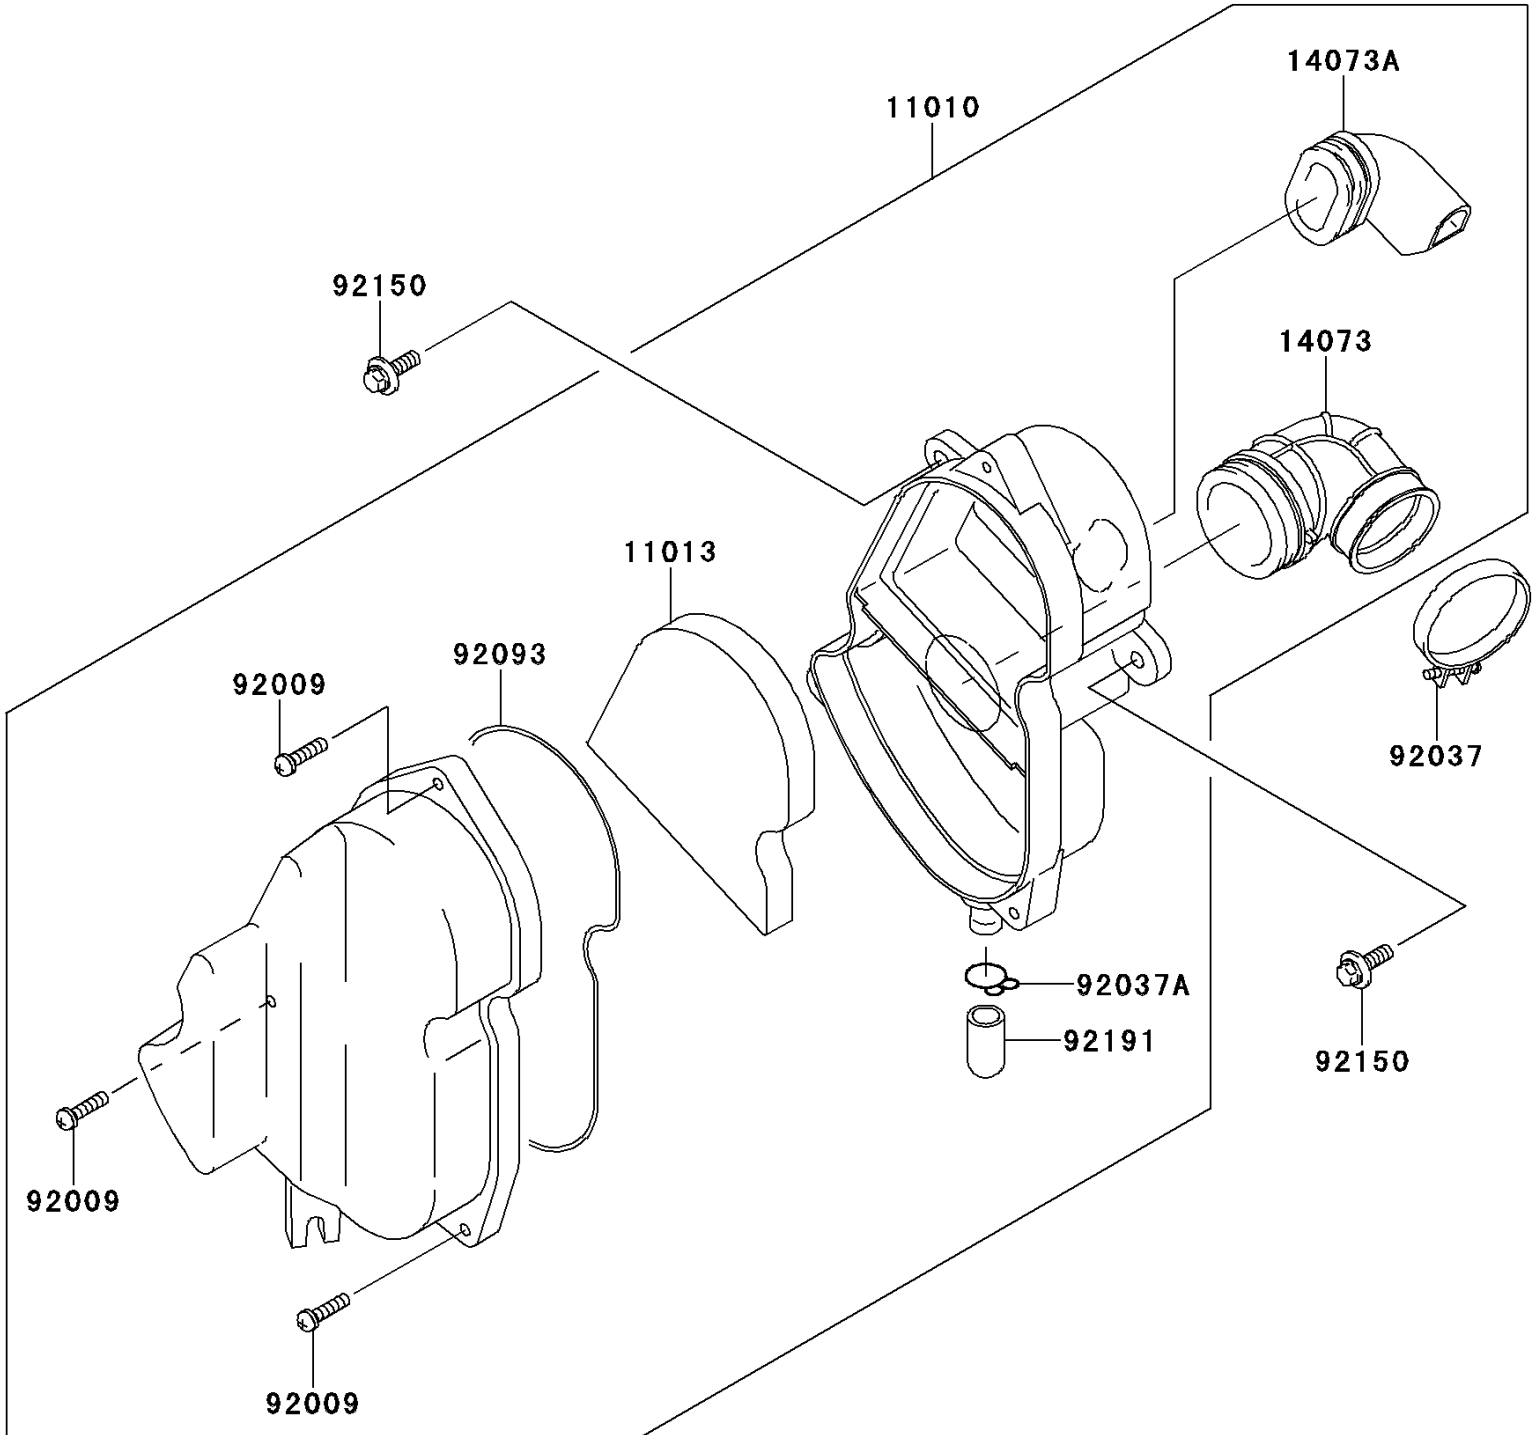

2012 KLX®110 PARTS DIAGRAM

Air Cleaner

E1130

2012 KLX®110 PARTS LIST

Air Cleaner

ITEM NAME	PART NUMBER	QUANTITY
FILTER-ASSY-AIR (Ref # 11010)	11010-1773	1
ELEMENT-AIR FILTER (Ref # 11013)	11013-1294	1
DUCT,CARBURETOR (Ref # 14073)	14073-1819	1
DUCT,IN (Ref # 14073A)	14073-1820	1
SCREW,M5X20 (Ref # 92009)	92009-1990	3
CLAMP (Ref # 92037)	92037-1305	1
CLAMP,14.5MM (Ref # 92037A)	92037-1900	1
SEAL,AIR CLEANER (Ref # 92093)	92093-1560	1
BOLT,FLANGED,6X20 (Ref # 92150)	92150-1339	2
TUBE (Ref # 92191)	92191-1704	1