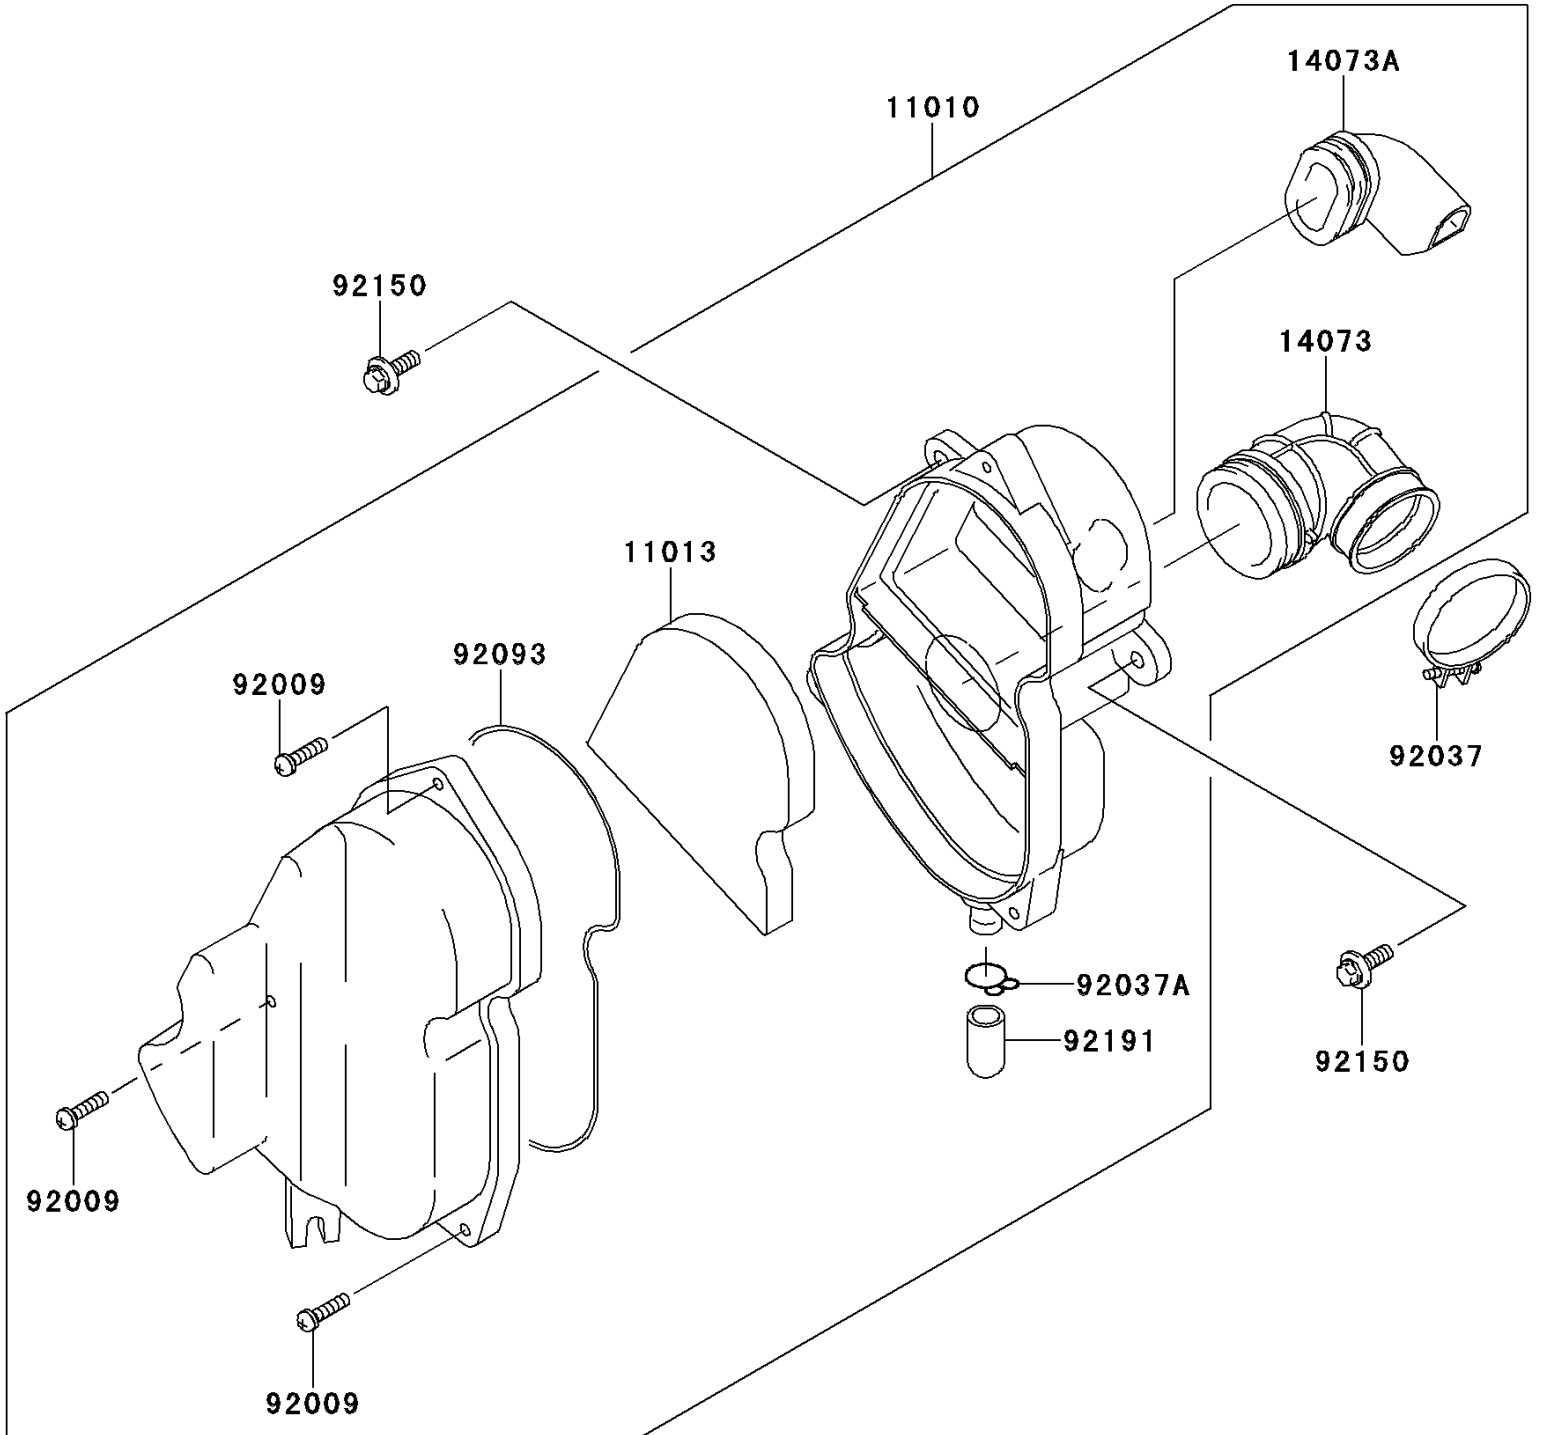

# 2014 KLX®110 PARTS DIAGRAM

Air Cleaner

E1130

## 2014 KLX®110 PARTS LIST

### Air Cleaner

ITEM NAME	PART NUMBER	QUANTITY
FILTER-ASSY-AIR (Ref # 11010)	11010-1773	1
ELEMENT-AIR FILTER (Ref # 11013)	11013-1294	1
DUCT,CARBURETOR (Ref # 14073)	14073-1819	1
DUCT,IN (Ref # 14073A)	14073-1820	1
SCREW,M5X20 (Ref # 92009)	92009-1990	3
CLAMP (Ref # 92037)	92037-1305	1
CLAMP,14.5MM (Ref # 92037A)	92037-1900	1
SEAL,AIR CLEANER (Ref # 92093)	92093-1560	1
BOLT,FLANGED,6X20 (Ref # 92150)	92150-1339	2
TUBE (Ref # 92191)	92191-1704	1