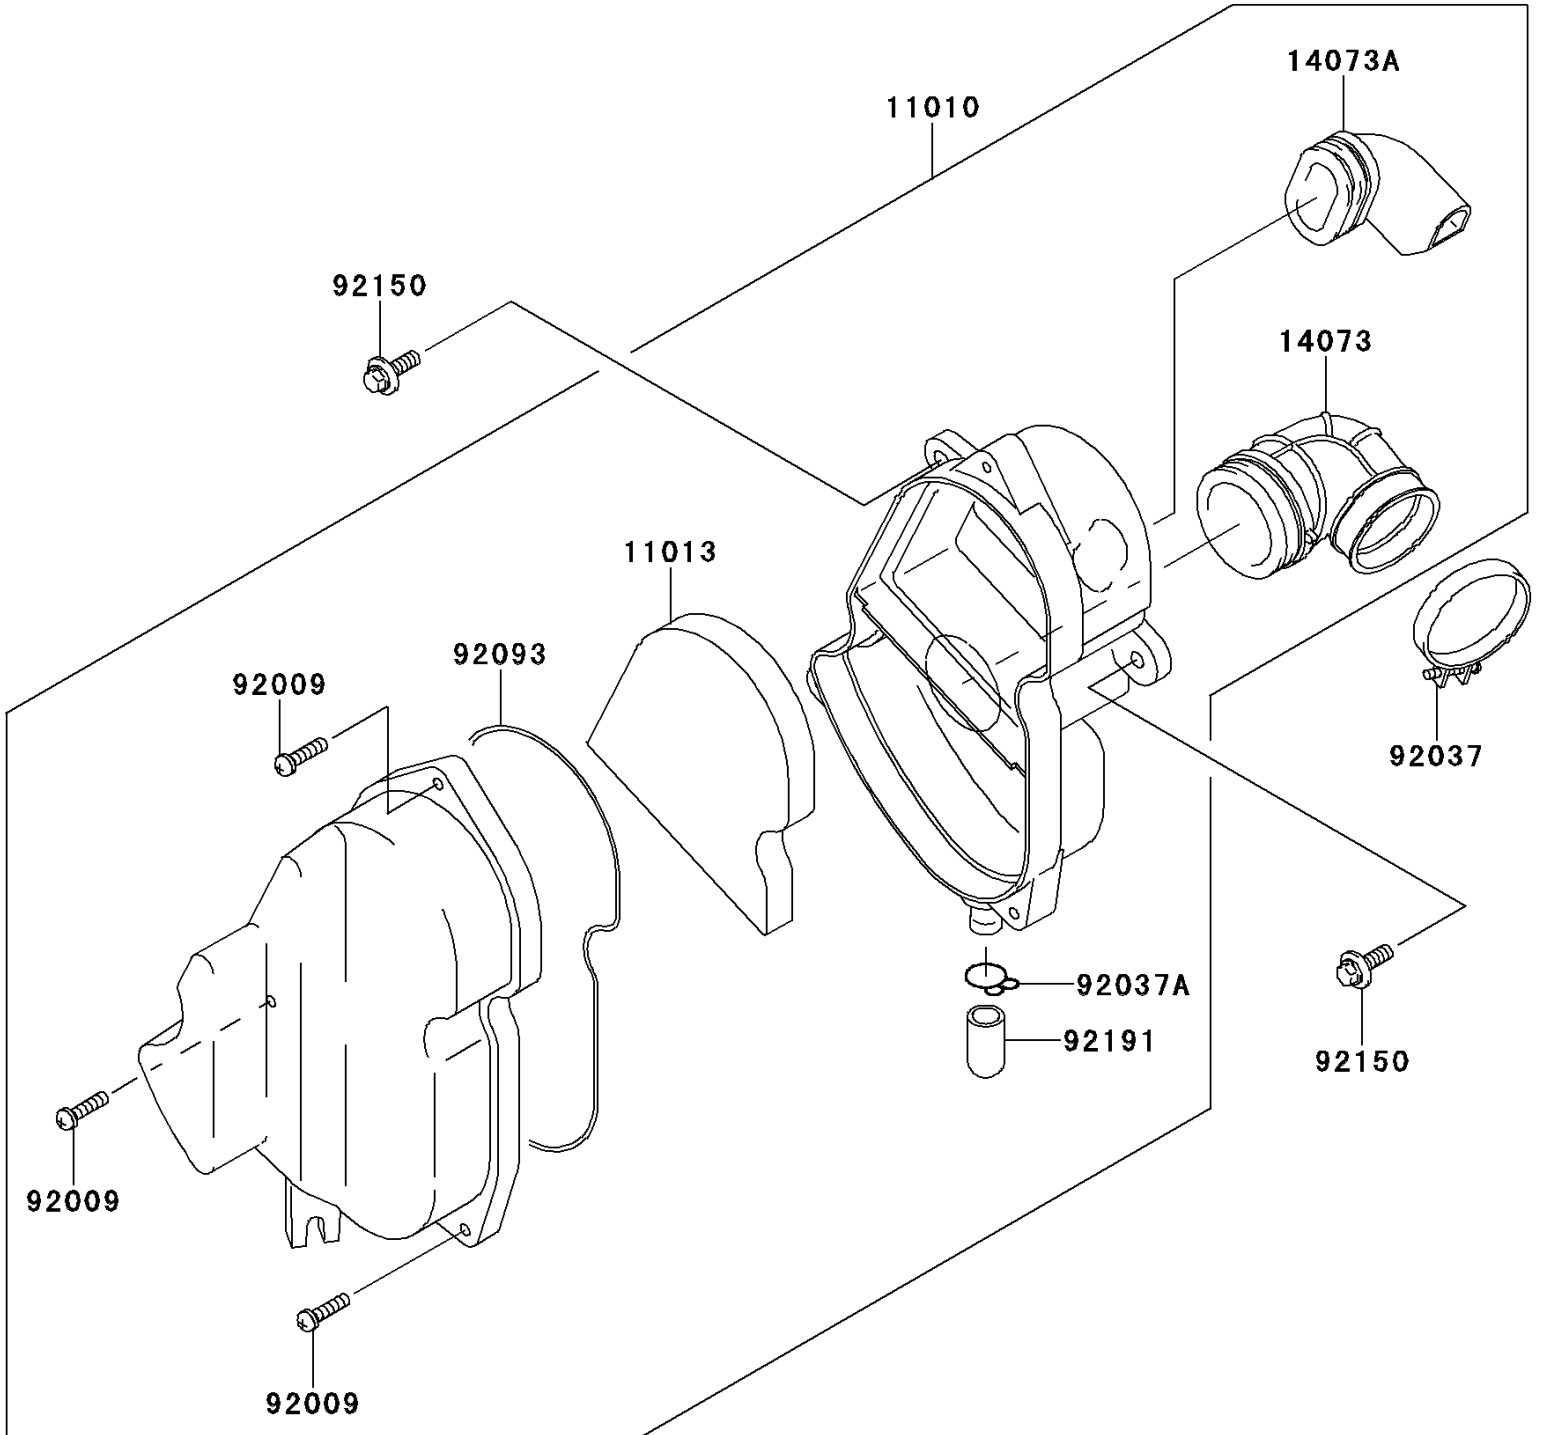

2010 KLX®110 PARTS DIAGRAM

Air Cleaner

E1130

2010 KLX®110 PARTS LIST

Air Cleaner

ITEM NAME	PART NUMBER	QUANTITY
FILTER-ASSY-AIR (Ref # 11010)	11010-1773	1
ELEMENT-AIR FILTER (Ref # 11013)	11013-1294	1
DUCT,CARBURETOR (Ref # 14073)	14073-1819	1
DUCT,IN (Ref # 14073A)	14073-1820	1
SCREW,M5X20 (Ref # 92009)	92009-1990	3
CLAMP (Ref # 92037)	92037-1305	1
CLAMP,14.5MM (Ref # 92037A)	92037-1900	1
SEAL,AIR CLEANER (Ref # 92093)	92093-1560	1
BOLT,FLANGED,6X20 (Ref # 92150)	92150-1339	2
TUBE (Ref # 92191)	92191-1704	1