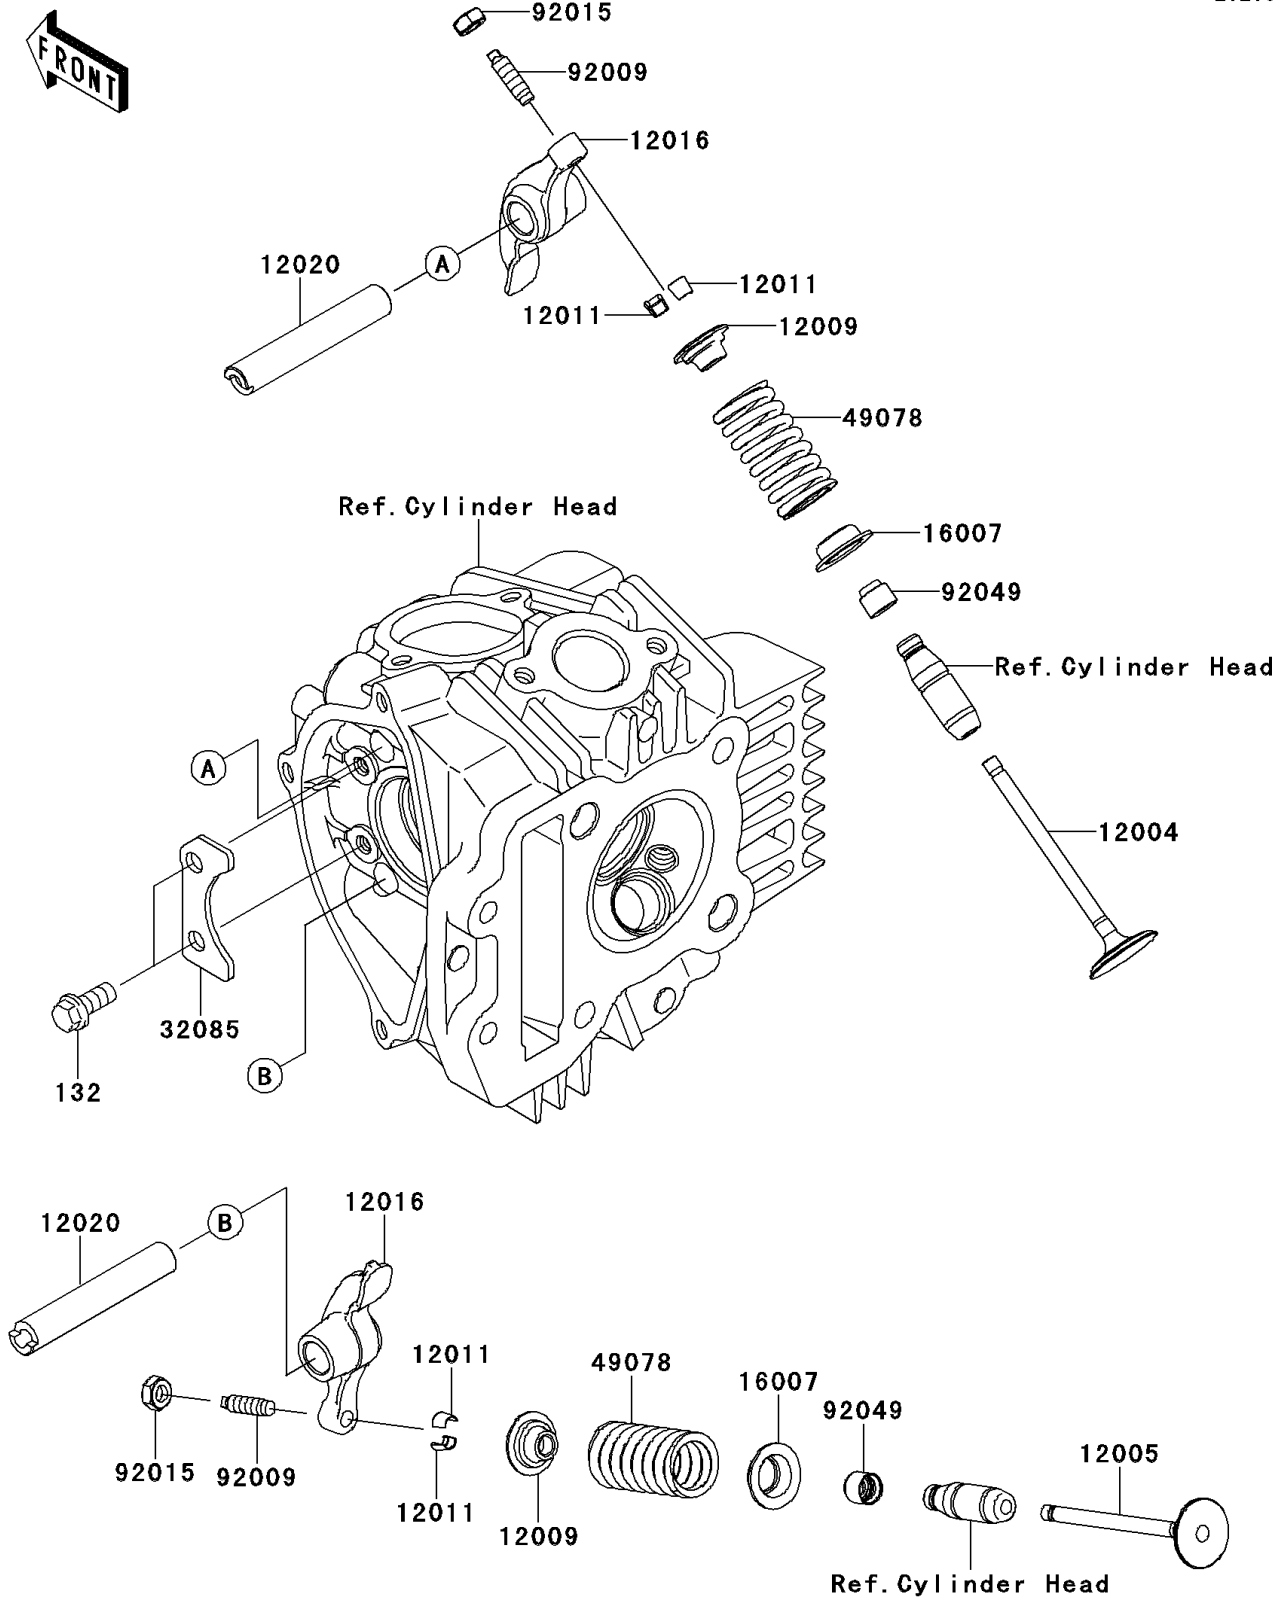

# 2014 KLX®110 PARTS DIAGRAM

Valve(s)

E1210

## 2014 KLX®110 PARTS LIST

Valve(s)

ITEM NAME	PART NUMBER	QUANTITY
BOLT-FLANGED-SMALL,6X14 (Ref # 132)	132BA0614	2
VALVE-INTAKE (Ref # 12004)	12004-0045	1
VALVE-EXHAUST (Ref # 12005)	12005-0058	1
RETAINER-VALVE SPRING (Ref # 12009)	12009-1073	2
COLLET (Ref # 12011)	12011-1053	4
ARM-ROCKER (Ref # 12016)	12016-0001	2
SHAFT-ROCKER (Ref # 12020)	12020-0010	2
SEAT-SPRING,VALVE (Ref # 16007)	16007-1187	2
STOPPER (Ref # 32085)	32085-0107	1
SPRING-ENGINE VALVE (Ref # 49078)	49078-1151	2
SCREW,VALVE ADJUST (Ref # 92009)	92009-1109	2
NUT,VALVE ADJUST LOCK (Ref # 92015)	92015-1137	2
SEAL-OIL,VSB 4.3 7.5 5.3 8.3 (Ref # 92049)	92049-1349	2