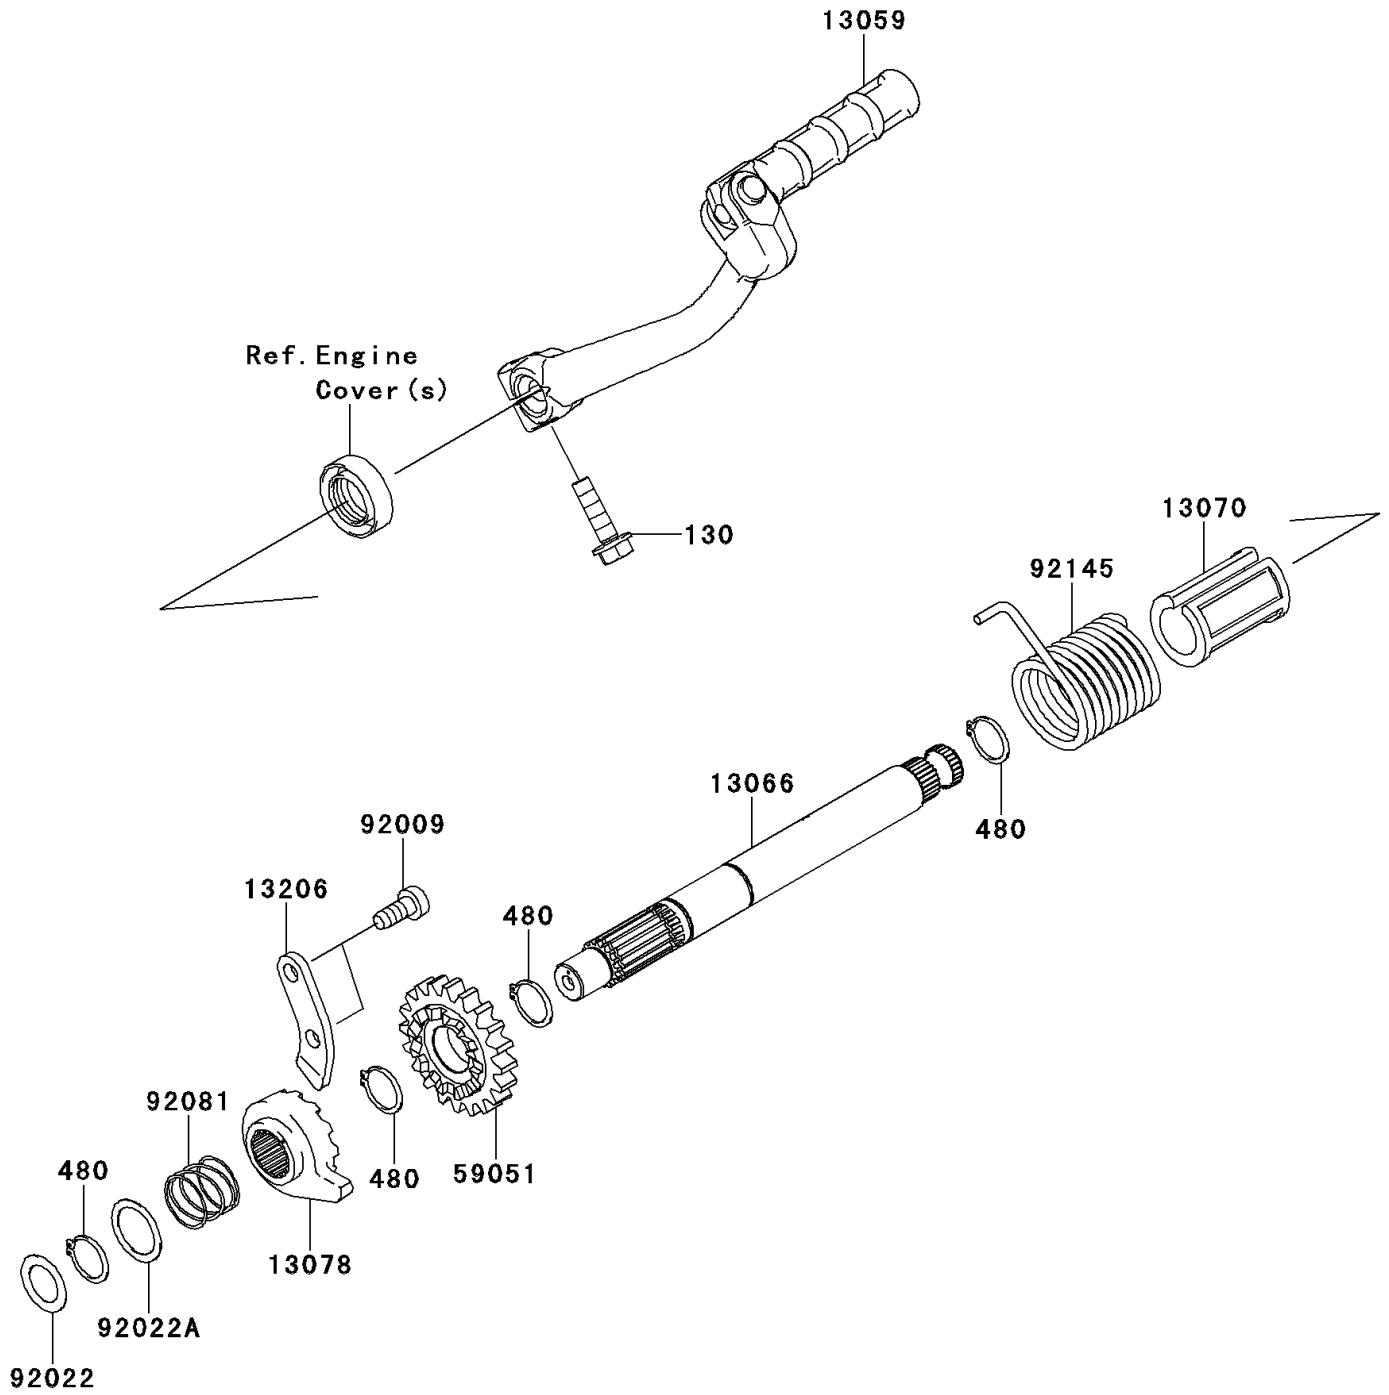

# 2014 KLX®110 PARTS DIAGRAM

Kickstarter Mechanism

E1340

## 2014 KLX®110 PARTS LIST

### Kickstarter Mechanism

ITEM NAME	PART NUMBER	QUANTITY
BOLT-FLANGED,6X22 (Ref # 130)	130CA0622	1
CIRCLIP-TYPE-C,16MM (Ref # 480)	480J1600	4
LEVER-KICK (Ref # 13059)	13059-0046	1
SHAFT-KICK (Ref # 13066)	13066-1108	1
GUIDE,KICK SHAFT (Ref # 13070)	13070-1035	1
RATCHET (Ref # 13078)	13078-1069	1
GUIDE-KICK (Ref # 13206)	13206-1006	1
GEAR-SPUR,KICK STARTER,22T (Ref # 59051)	59051-1404	1
SCREW,TAPPING (Ref # 92009)	92009-1104	2
WASHER,13.2X20X0.5 (Ref # 92022)	92022-1224	1
WASHER,16.8X22X0.5 (Ref # 92022A)	92022-315	1
SPRING,RATCHET (Ref # 92081)	92081-122	1
SPRING,KICK STARTER (Ref # 92145)	92145-0626	1