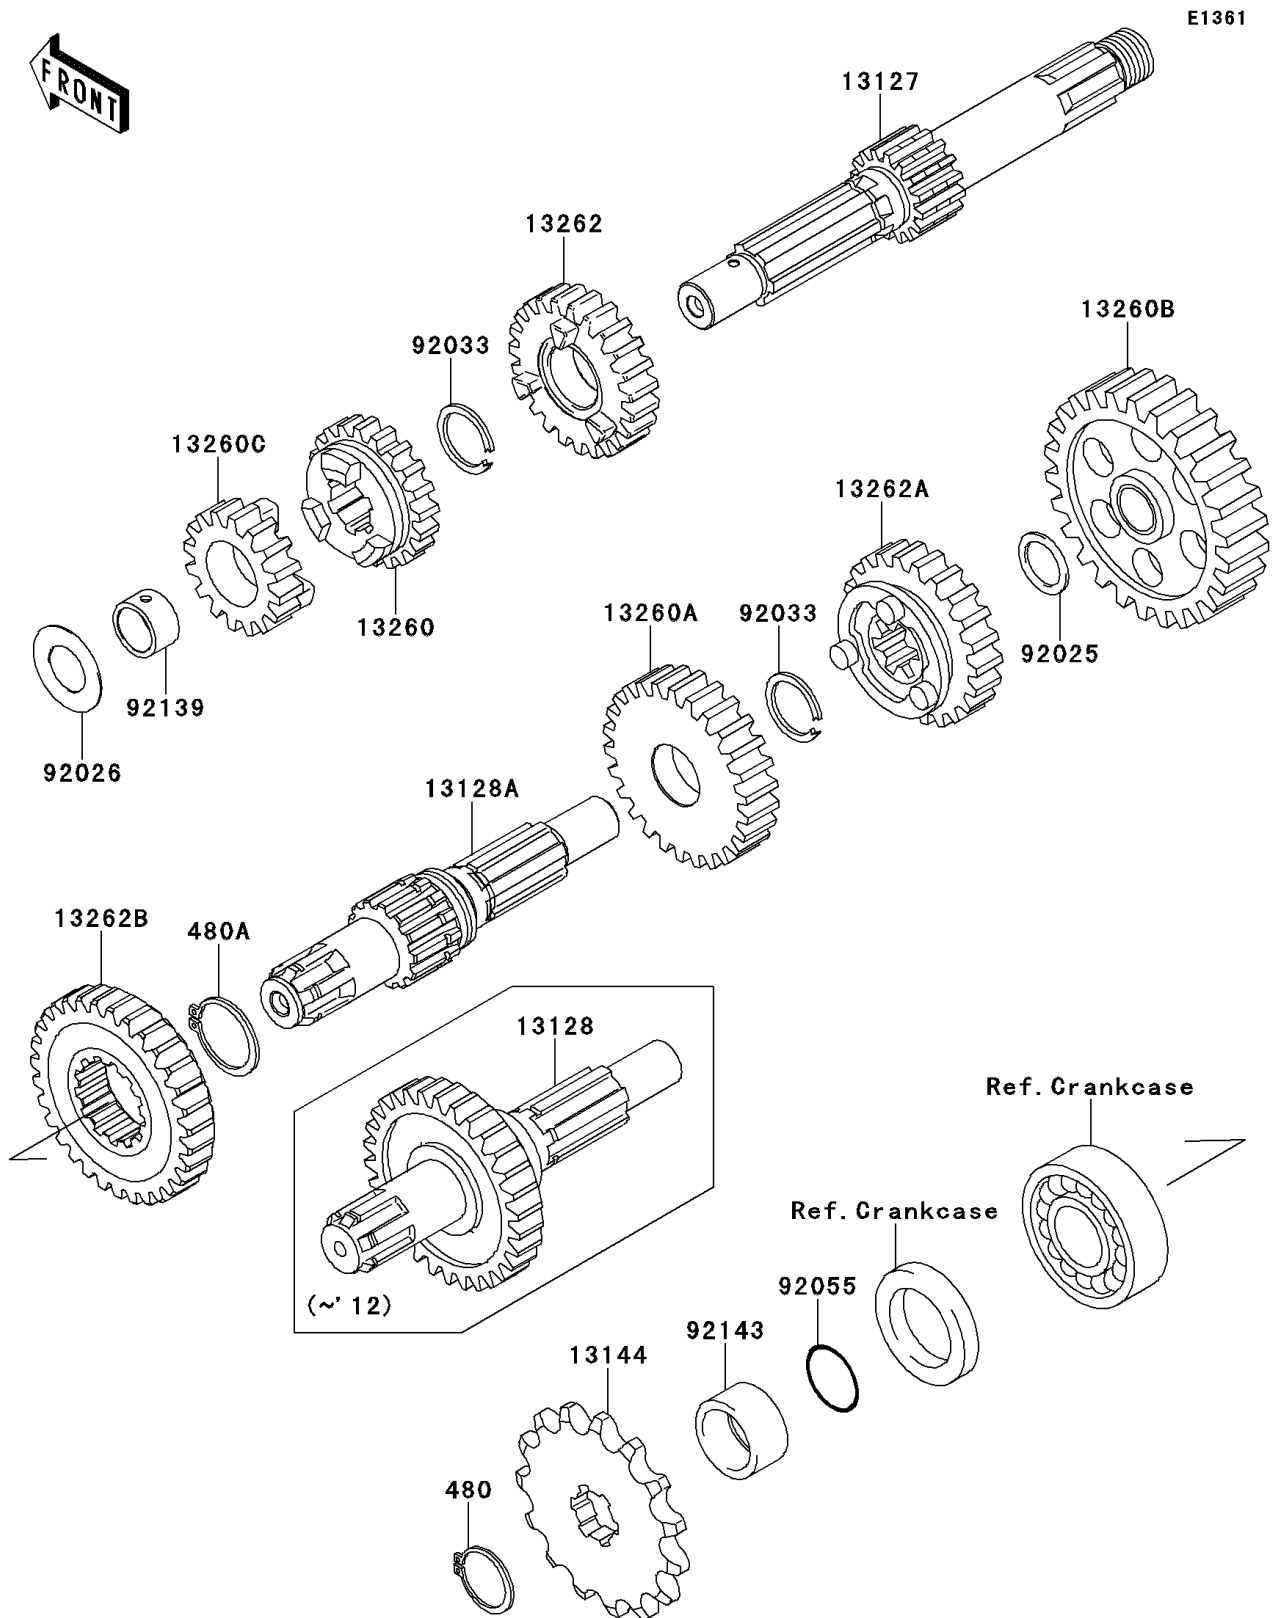

# 2014 KLX®110 PARTS DIAGRAM

Transmission

## 2014 KLX®110 PARTS LIST

### Transmission

ITEM NAME	PART NUMBER	QUANTITY
CIRCLIP-TYPE-C,17MM (Ref # 480)	480J1700	1
CIRCLIP-TYPE-C,24MM (Ref # 480A)	480J2400	1
SHAFT-TRANSMISSION INPUT,12T (Ref # 13127)	13127-1280	1
SHAFT-TRANSMISSION OUTPUT (Ref # 13128A)	13128-0672	1
SPROCKET-OUTPUT,13T (Ref # 13144)	13144-1043	1
GEAR,INPUT 3RD,20T (Ref # 13260)	13260-1839	1
GEAR,OUTPUT 3RD,27T (Ref # 13260A)	13260-1842	1
GEAR,OUTPUT LOW,36T (Ref # 13260B)	13260-1862	1
GEAR,INPUT 2ND,16T (Ref # 13260C)	13260-1986	1
GEAR,INPUT 4TH,23T (Ref # 13262)	13262-0666	1
GEAR,OUTPUT 4TH,25T (Ref # 13262A)	13262-0667	1
GEAR,OUTPUT 2ND,31T (Ref # 13262B)	13262-0913	1
SHIM (Ref # 92025)	92025-1280	1
SPACER (Ref # 92026)	92026-1091	1
RING-SNAP,17MM (Ref # 92033)	92033-1060	2
RING-O,16.8MM (Ref # 92055)	92055-1235	1
BUSHING (Ref # 92139)	92139-1102	1
COLLAR,SPROCKET (Ref # 92143)	92143-1680	1