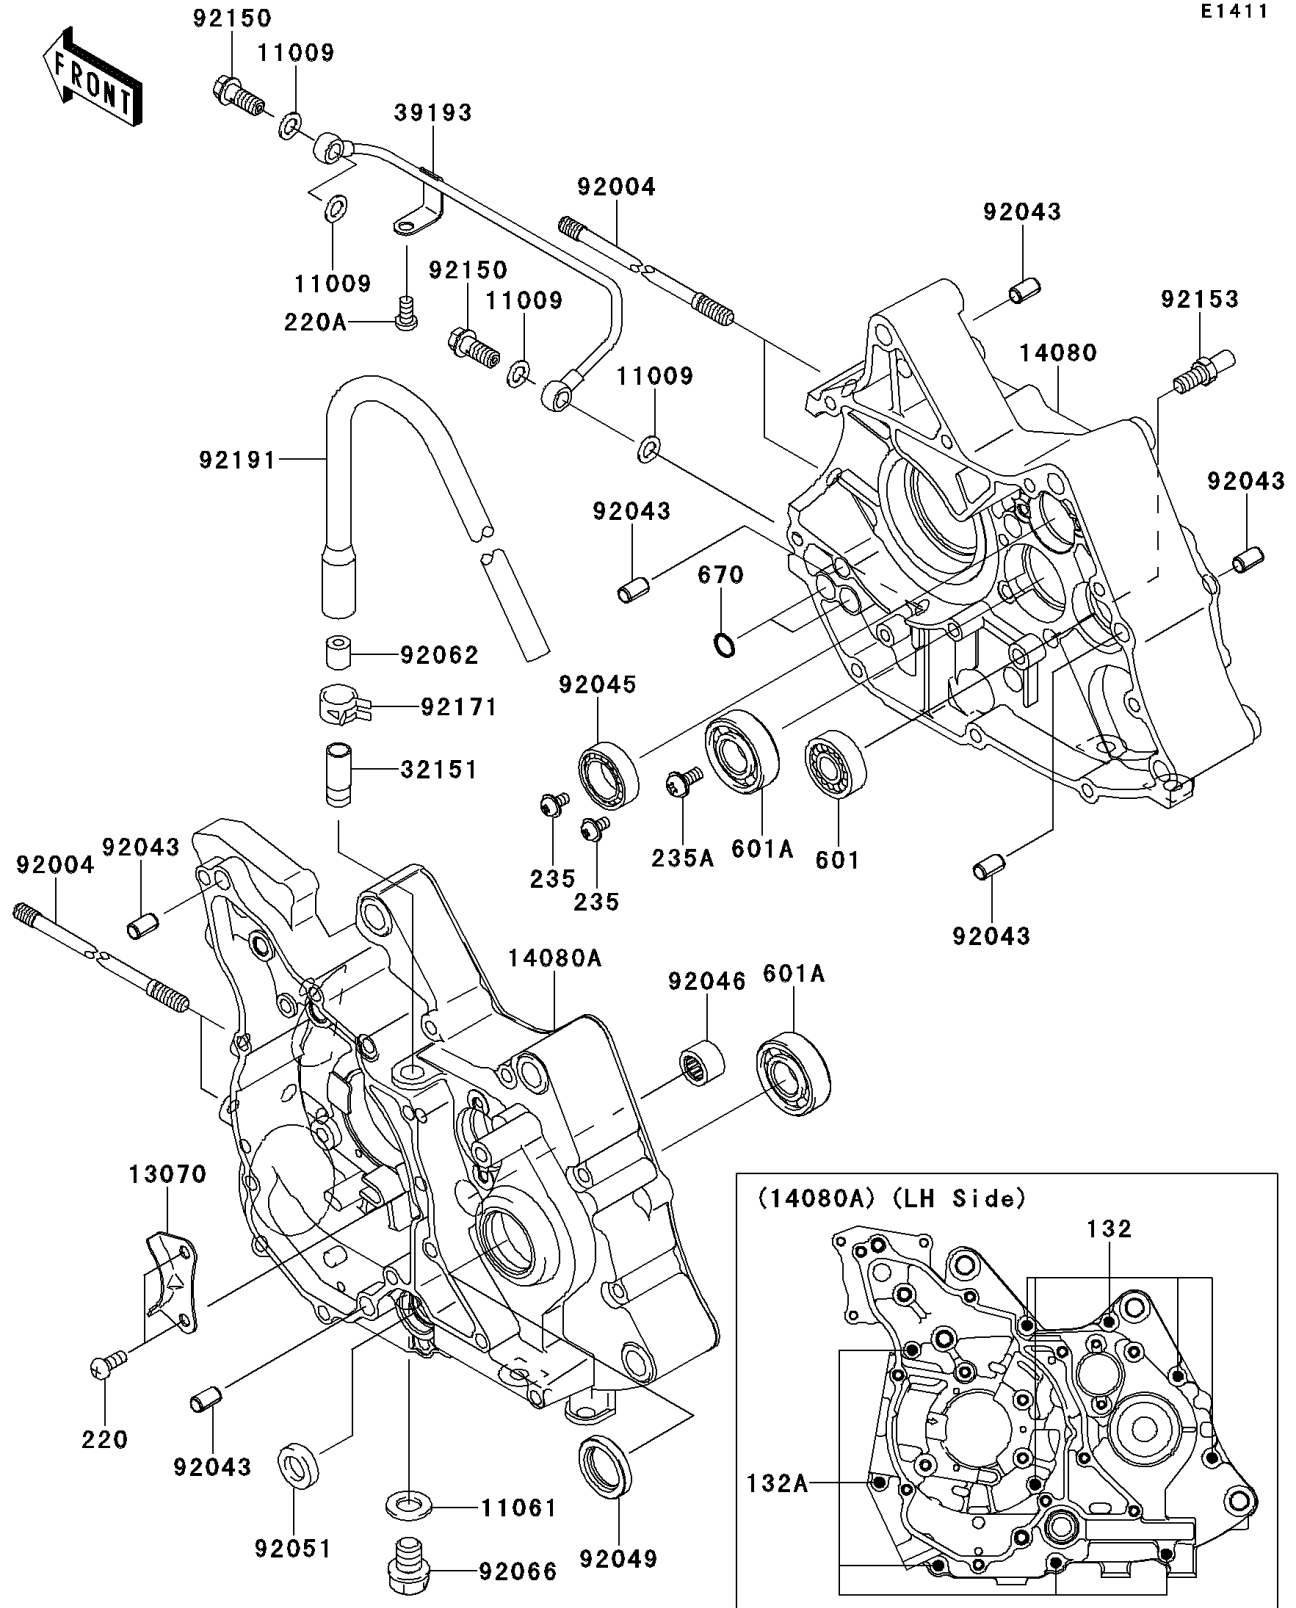

2014 KLX®110 PARTS DIAGRAM

Crankcase

E1411