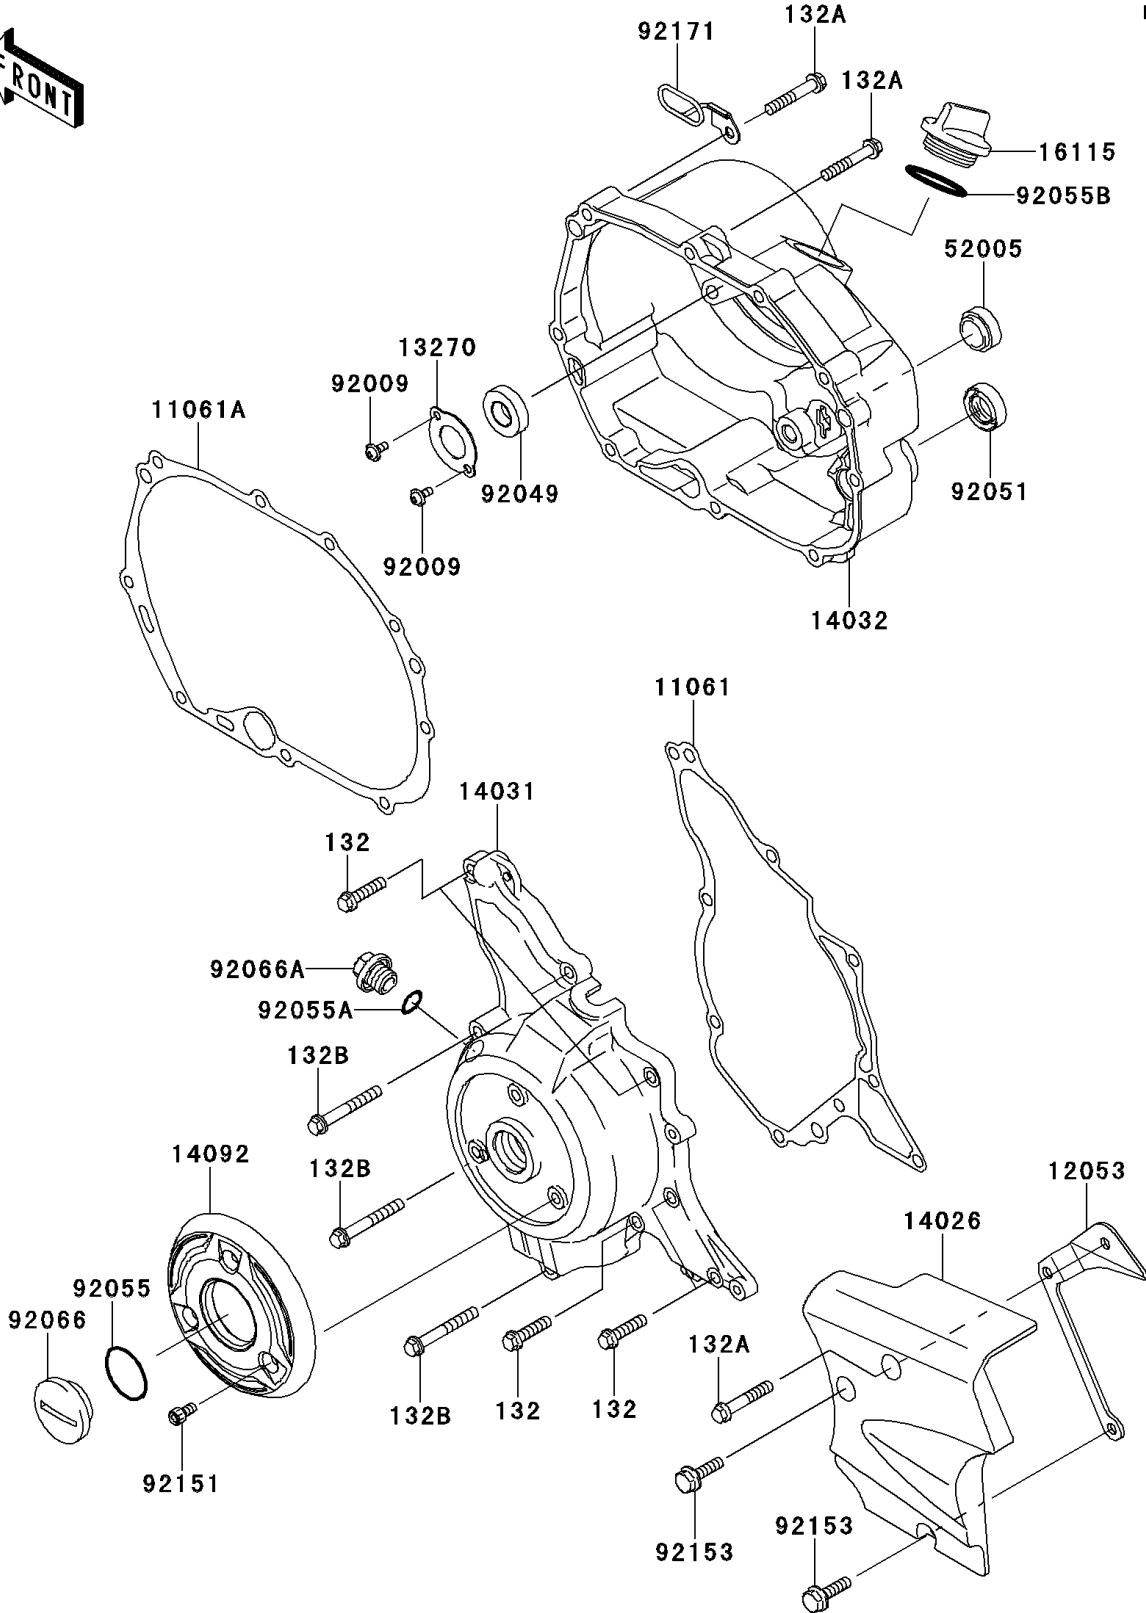

2014 KLX®110 PARTS DIAGRAM

Engine Cover(s)

E1431

2014 KLX®110 PARTS LIST

Engine Cover(s)

ITEM NAME	PART NUMBER	QUANTITY
BOLT-FLANGED-SMALL,6X25 (Ref # 132)	132BD0625	6
BOLT-FLANGED-SMALL,6X35 (Ref # 132A)	132BD0635	10
BOLT-FLANGED-SMALL,6X45 (Ref # 132B)	132BD0645	3
GASKET,GENERATOR COVER (Ref # 11061)	11061-0257	1
GASKET,CLUTCH COVER (Ref # 11061A)	11061-0426	1
GUIDE-CHAIN (Ref # 12053)	12053-0164	1
PLATE (Ref # 13270)	13270-1800	1
COVER-CHAIN (Ref # 14026)	14026-0070	1
COVER-GENERATOR,SILVER (Ref # 14031)	14031-0119-GS	1
COVER-CLUTCH (Ref # 14032)	14032-0129	1
COVER (Ref # 14092)	14092-0029	1
CAP-OIL FILLER (Ref # 16115)	16115-1068	1
GAUGE,OIL LEVEL (Ref # 52005)	52005-0019	1
SCREW (Ref # 92009)	92009-1745	2
SEAL-OIL,S 12 28 7 HS (Ref # 92049)	92049-0051	1
SEAL-OIL,TB16267 (Ref # 92051)	92051-003	1
RING-O,25.7X2.4 (Ref # 92055)	92055-0154	1
RING-O,14.8X2.4 (Ref # 92055A)	92055-0194	1
RING-O,31.5X2.6 (Ref # 92055B)	92055-049	1
PLUG,GENERATOR COVER CAP (Ref # 92066)	92066-1565	1
PLUG,14X10 (Ref # 92066A)	92066-1571	1
BOLT,SOCKET,5X10 (Ref # 92151)	92151-1212	3
BOLT,6X20 (Ref # 92153)	92153-1184	2
CLAMP,DRAIN TUBE (Ref # 92171)	92171-1124	1