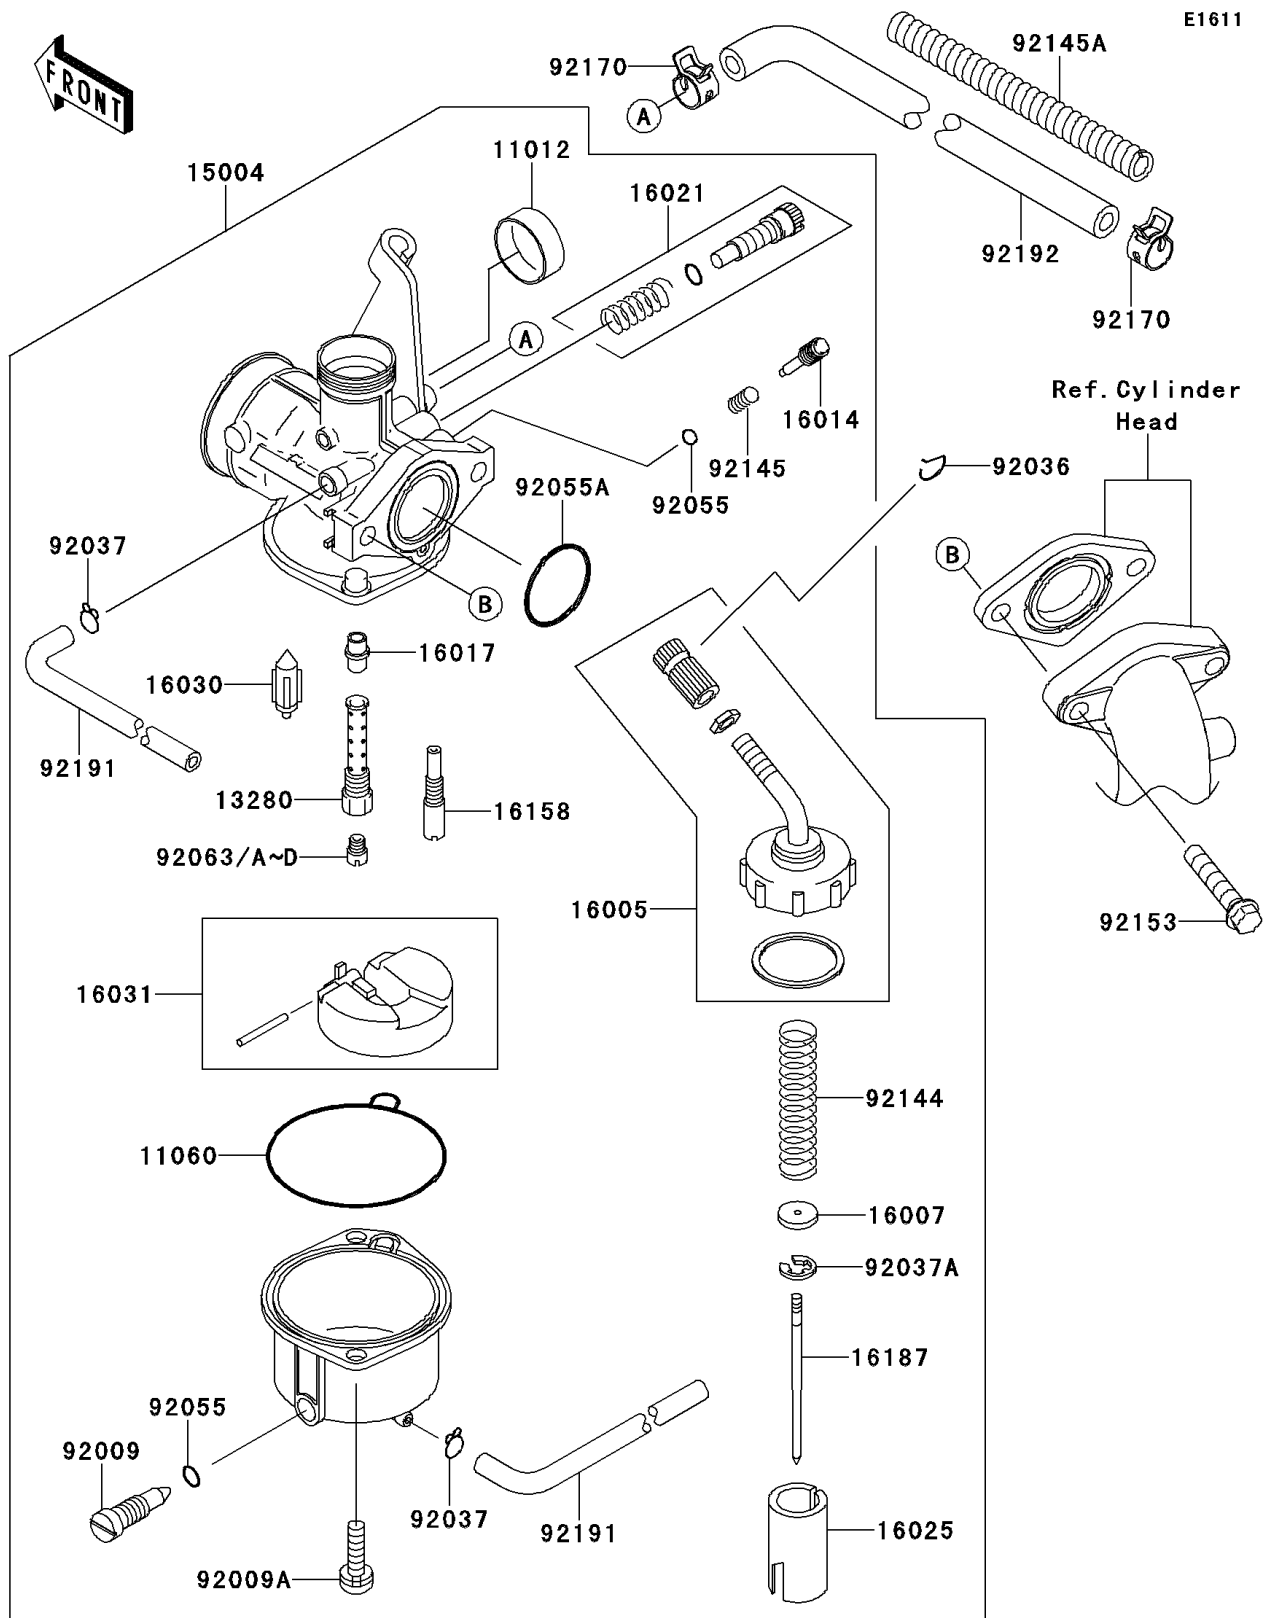

2010 KLX®110 PARTS DIAGRAM

Carburetor

2010 KLX®110 PARTS LIST

Carburetor

ITEM NAME	PART NUMBER	QUANTITY
CAP,CHOKE (Ref # 11012)	11012-1940	1
GASKET,FLOAT CHAMBER (Ref # 11060)	11060-1700	1
HOLDER,NEEDLE JET (Ref # 13280)	13280-0359	1
CARBURETOR-ASSY,PB18 (Ref # 15004)	15004-0065	1
TOP-CHAMBER (Ref # 16005)	16005-1091	1
SEAT-SPRING (Ref # 16007)	16007-1103	1
SCREW-PILOT AIR (Ref # 16014)	16014-0011	1
JET-NEEDLE (Ref # 16017)	16017-1434	1
SCREW-THROTTLE STOP (Ref # 16021)	16021-1241	1
VALVE-THROTTLE,CA3.0 (Ref # 16025)	16025-1209	1
VALVE-FLOAT,FLOAT (Ref # 16030)	16030-0002	1
FLOAT (Ref # 16031)	16031-1088	1
JET-SLOW,#40 (Ref # 16158)	16158-0005	1
NEEDLE-JET,NCFA (Ref # 16187)	16187-1228	1
SCREW,DRAIN (Ref # 92009)	92009-1057	1
SCREW (Ref # 92009A)	92009-1750	2
RING-SNAP (Ref # 92036)	92036-018	1
CLAMP,TUBE (Ref # 92037)	92037-1142	2
CLAMP,JET NEEDLE (Ref # 92037A)	92037-1401	1
RING-O (Ref # 92055)	92055-1053	2
RING-O (Ref # 92055A)	92055-1541	1
JET-MAIN,#78 (Ref # 92063)	92063-1393	1
JET-MAIN,#72 (Ref # 92063A)	92063-1394	AR
JET-MAIN,#75 (Ref # 92063B)	92063-1395	AR
JET-MAIN,#80 (Ref # 92063C)	92063-1396	AR
JET-MAIN,#82 (Ref # 92063D)	92063-1397	AR
SPRING,THROTTLE (Ref # 92144)	92144-1875	1
SPRING (Ref # 92145)	92145-0004	1
SPRING,HOSE PROTECTOR (Ref # 92145A)	92145-1481	1

2010 KLX®110 PARTS LIST

Carburetor

ITEM NAME	PART NUMBER	QUANTITY
BOLT,FLANGED-SMALL,6X28 (Ref # 92153)	92153-1309	2
CLAMP (Ref # 92170)	92170-1872	2
TUBE,3.5X6.5X418 (Ref # 92191)	92191-1735	2
TUBE,5.8X10.8X277 (Ref # 92192)	92192-0583	1