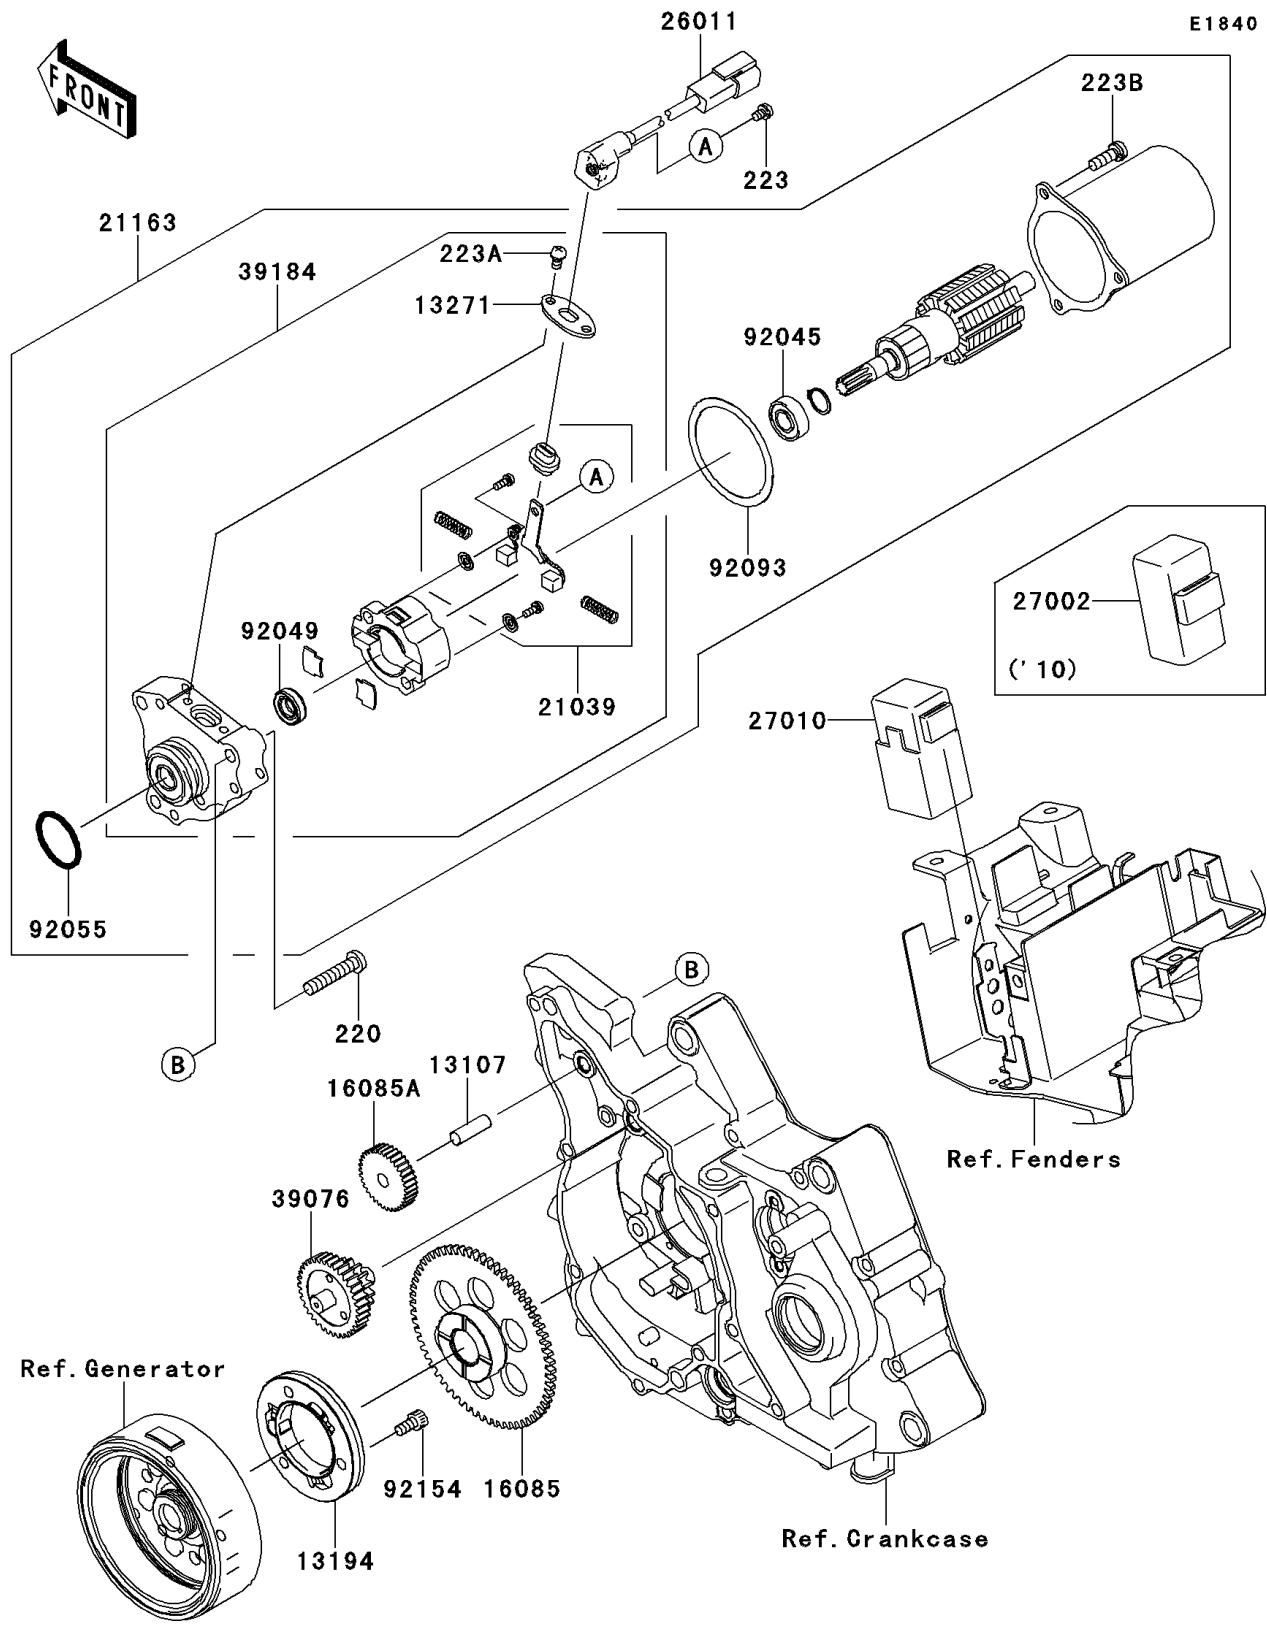

2014 KLX®110 PARTS DIAGRAM

Starter Motor

2014 KLX®110 PARTS LIST

Starter Motor

ITEM NAME	PART NUMBER	QUANTITY
SCREW-PAN-CROS,6X30 (Ref # 220)	220AD0630	3
SCREW-PAN-WS-CROS,4X6 (Ref # 223)	223AA0406	1
SCREW-PAN-WS-CROS,4X8 (Ref # 223A)	223AA0408	2
SCREW-PAN-WS-CROS,5X16 (Ref # 223B)	223AA0516	3
SHAFT,8X25 (Ref # 13107)	13107-1142	1
CLUTCH-ONEWAY (Ref # 13194)	13194-0013	1
PLATE (Ref # 13271)	13271-0674	1
GEAR (Ref # 16085)	16085-0136	1
GEAR,IDLE,45T (Ref # 16085A)	16085-0593	1
BRUSH,STARTER MOTOR(SET) (Ref # 21039)	21039-1067	1
STARTER-ELECTRIC (Ref # 21163)	21163-0049	1
WIRE-LEAD (Ref # 26011)	26011-0249	1
SWITCH (Ref # 27010)	27010-0085	1
LIMITER (Ref # 39076)	39076-0022	1
BRACKET-ASSY (Ref # 39184)	39184-0014	1
BEARING-BALL,STARTER MOTOR (Ref # 92045)	92045-1349	1
SEAL-OIL,STARTER MOTOR (Ref # 92049)	92049-1465	1
RING-O (Ref # 92055)	92055-1276	1
SEAL,STARTER MOTOR (Ref # 92093)	92093-1079	1
BOLT (Ref # 92154)	92154-0325	3