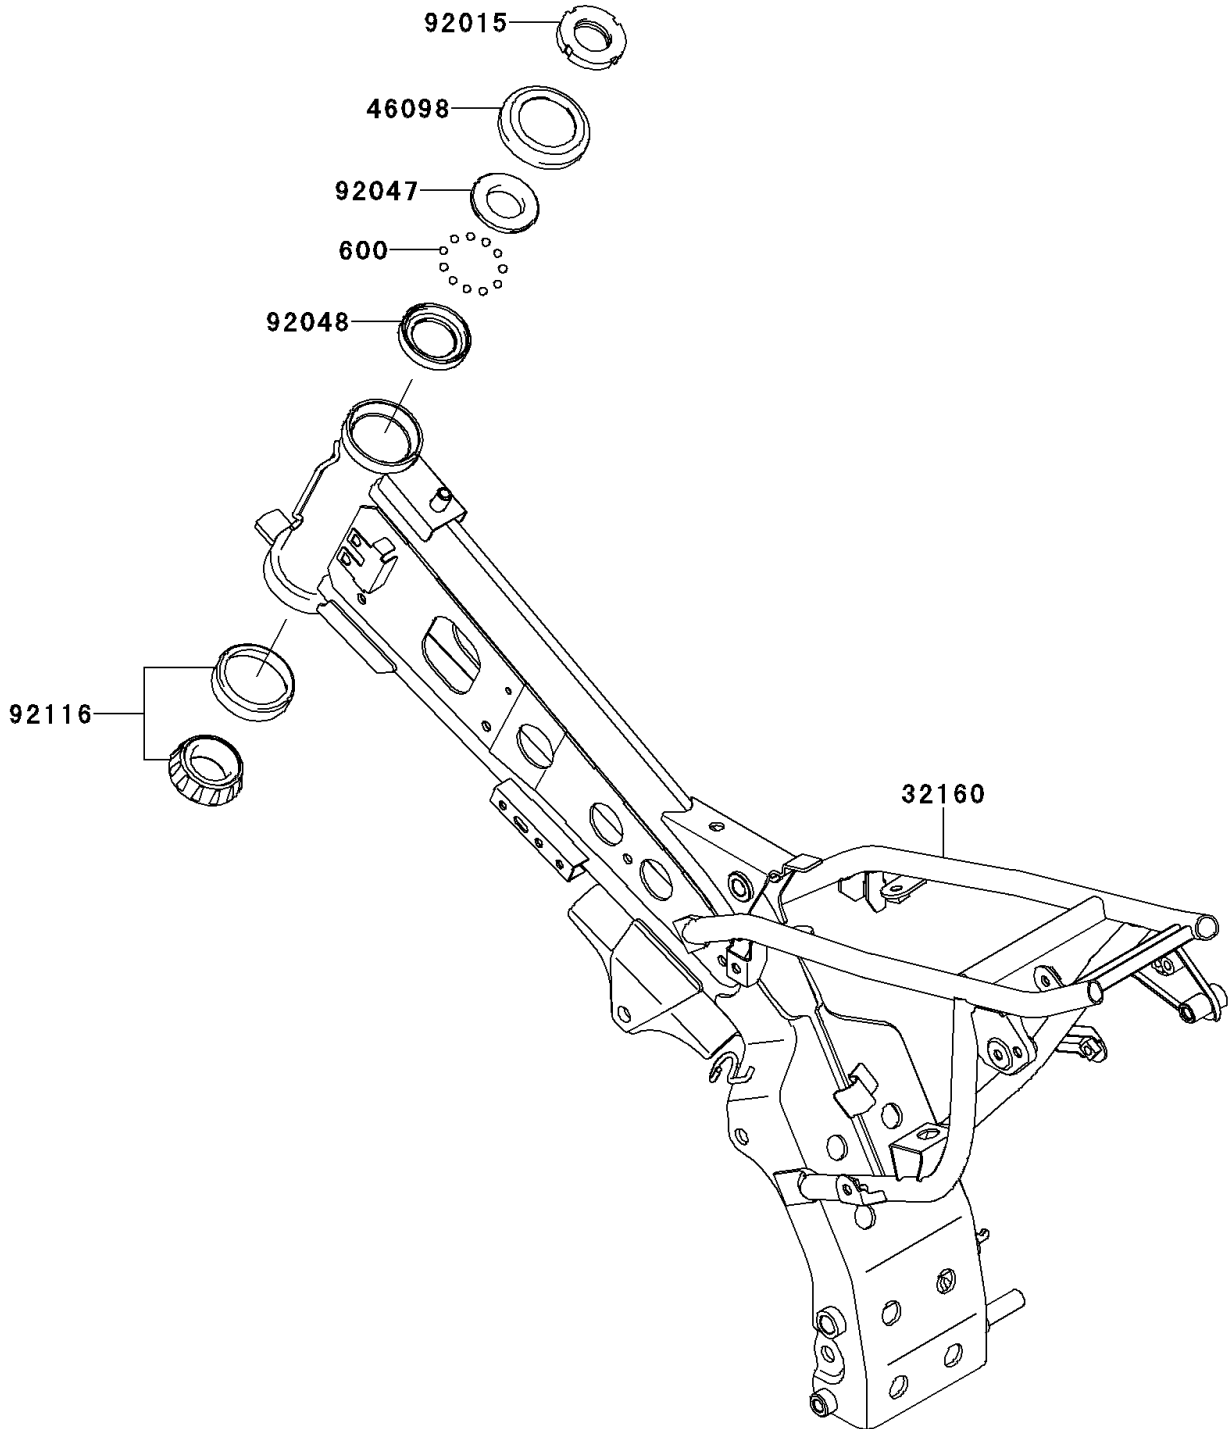

2014 KLX®110 PARTS DIAGRAM

Frame

F2120

2014 KLX®110 PARTS LIST

Frame

ITEM NAME	PART NUMBER	QUANTITY
BALL-STEEL,3/16 (Ref # 600)	600A0600	23
FRAME-COMP,P.SILVER (Ref # 32160)	32160-0501-458	1
CAP,STEERING STEM (Ref # 46098)	46098-018	1
NUT,STEERING LOCK,25MM (Ref # 92015)	92015-1222	1
CONE,STEERING STEM BEARING (Ref # 92047)	92047-014	1
RACE,STEERING STEM BEARING (Ref # 92048)	92048-009	1
BEARING-ROLLER,HR320/28XJ (Ref # 92116)	92116-1009	1