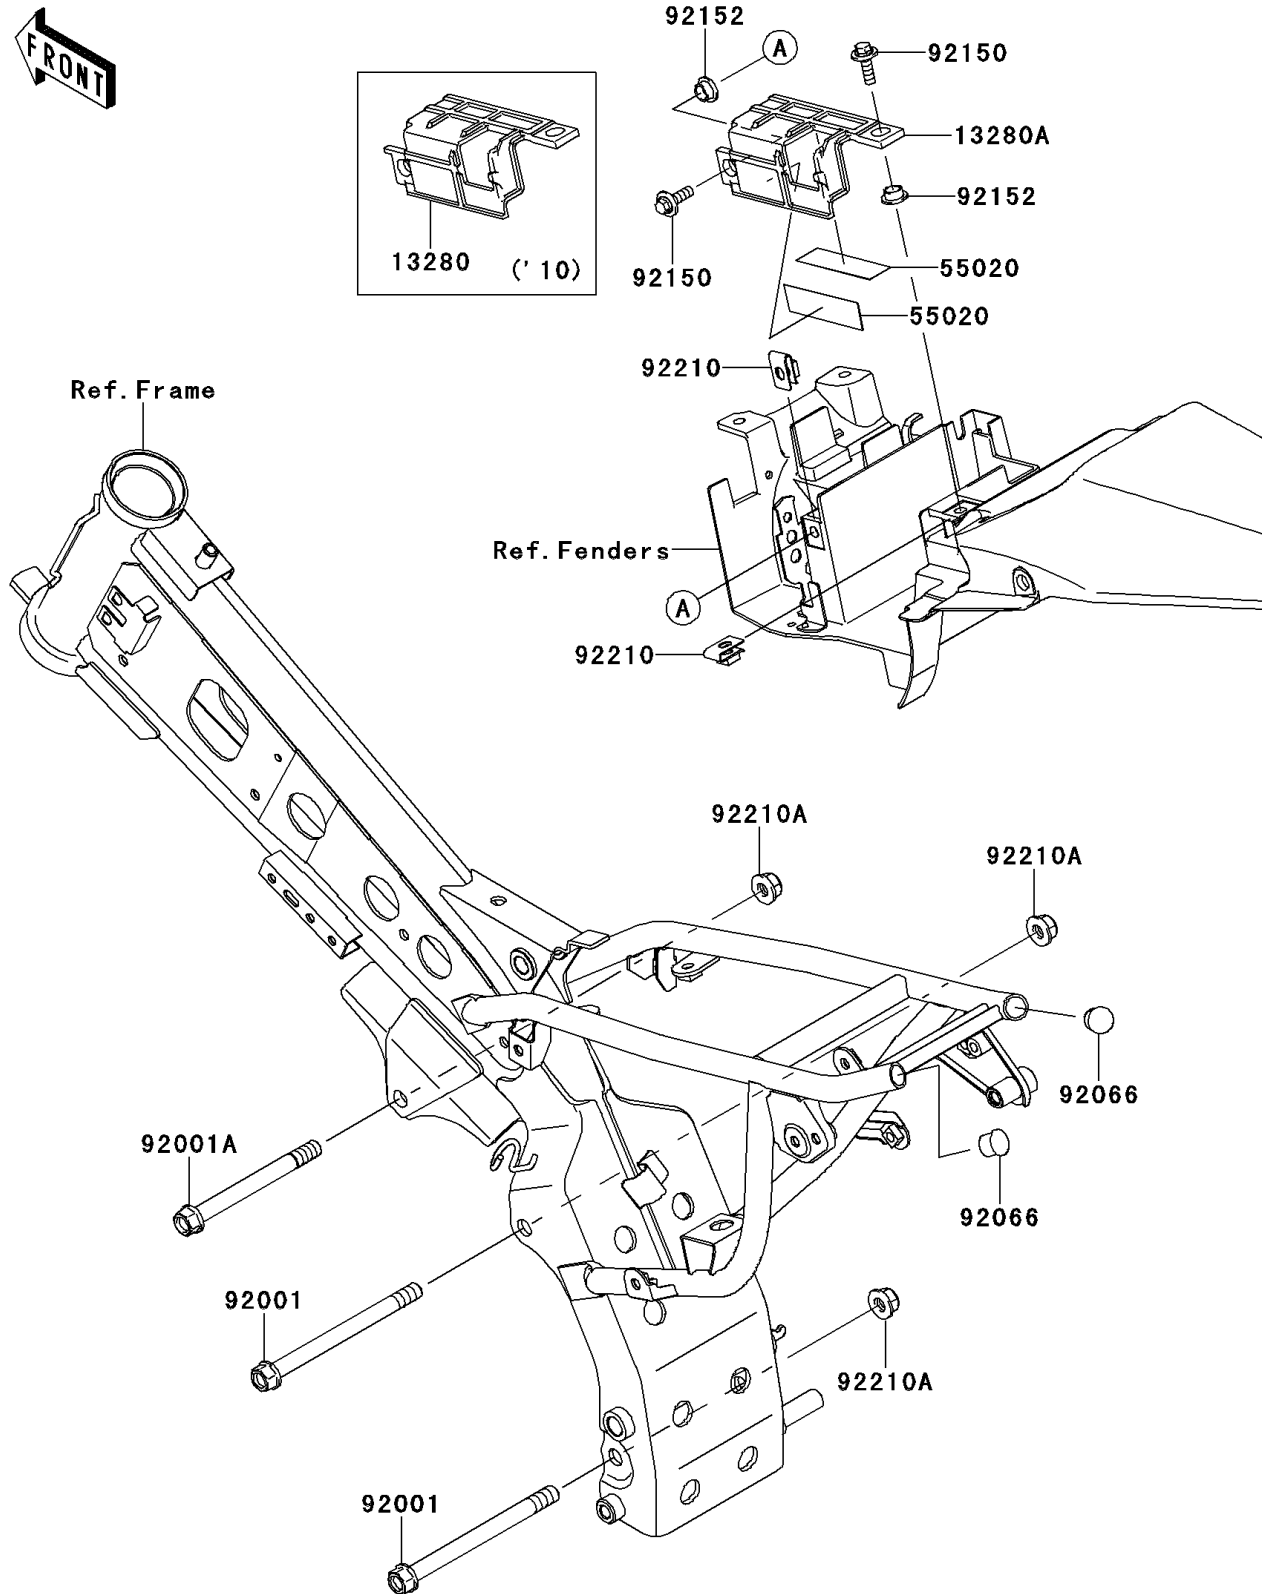

2012 KLX®110 PARTS DIAGRAM

Engine Mount

F2122

2012 KLX®110 PARTS LIST

Engine Mount

ITEM NAME	PART NUMBER	QUANTITY
HOLDER,BATTERY (Ref # 13280A)	13280-0384	1
GUARD (Ref # 55020)	55020-0527	2
BOLT,FLANGED,10X125 (Ref # 92001)	92001-1720	2
BOLT,FLANGED,10X105,BLACK (Ref # 92001A)	92001-1751	1
PLUG (Ref # 92066)	92066-1081	2
BOLT,FLANGED,6X20 (Ref # 92150)	92150-1339	2
COLLAR (Ref # 92152)	92152-0789	2
NUT,6MM (Ref # 92210)	92210-0218	2
NUT,LOCK,FLANGED,10MM (Ref # 92210A)	92210-1081	3